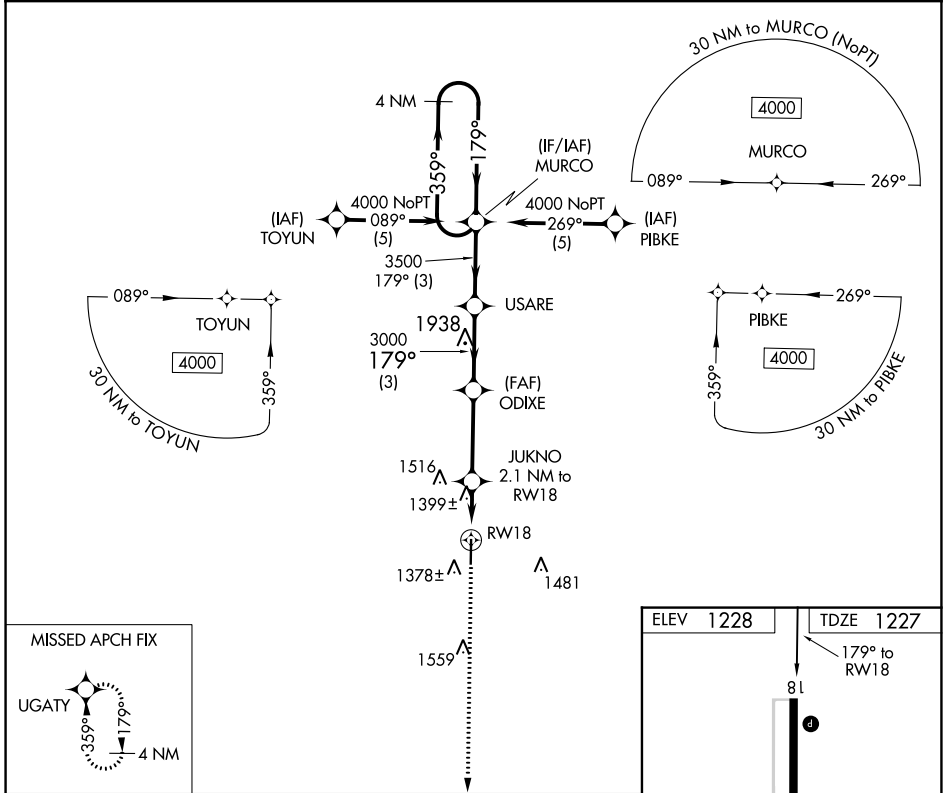

APP CRS	Rwy Idg	<b>5101</b>
<b>179°</b>	TDZE	<b>1227</b>
	Apt Elev	<b>1228</b>

# RNAV (GPS) RWY 18

WEST PLAINS RGNL (UNO)

RNP APCH - GPS.	MISSED APPROACH: Climb to 4000 direct UGATY and hold.
Visibility reduction by helicopters NA. When local altimeter setting not received, use Mountain Home, AR altimeter setting: increase all MDAs 140 feet and visibility LNAV Cat C ¼ SM and Circling Cat C ½ SM. When VGSI inop, Straight-in NA at night.	

ASOS <b>123.825</b>	MEMPHIS CENTER <b>120.075 289.4</b>	UNICOM <b>122.8 (CTAF) 1</b>
------------------------	--	---------------------------------

CATEGORY	A	B	C	D
LNAV MDA	1660-1	433 (500-1)	1660-1¼ 433 (500-1¼)	NA
CIRCLING	1720-1 492 (500-1)	1740-1 512 (600-1)	1820-1½ 592 (600-1½)	NA

NC-3, 31 OCT 2024 to 28 NOV 2024

NC-3, 31 OCT 2024 to 28 NOV 2024