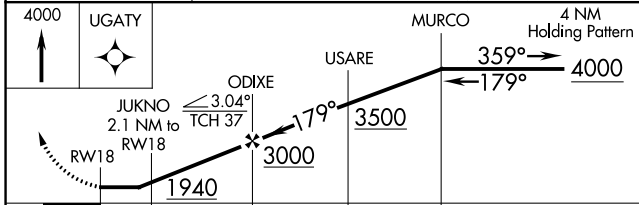

APP CRS	Rwy Idg	5101
179°	TDZE	1227
	Apt Elev	1228

RNAV (GPS) RWY 18

WEST PLAINS RGNL (UNO)

RNP APCH - GPS.	MISSED APPROACH: Climb to 4000 direct UGATY and hold.
Visibility reduction by helicopters NA. When local altimeter setting not received, use Mountain Home, AR altimeter setting: increase all MDAs 140 feet and visibility LNAV Cat C ¼ SM and Circling Cat C ½ SM. When VGSI inop, Straight-in NA at night.	

ASOS 123.825	MEMPHIS CENTER 120.075 289.4	UNICOM 122.8 (CTAF) 1

CATEGORY	A	B	C	D
LNAV MDA	1660-1	433 (500-1)	1660-1¼ 433 (500-1¼)	NA
CIRCLING	1720-1 492 (500-1)	1740-1 512 (600-1)	1820-1½ 592 (600-1½)	NA

NC-3, 31 OCT 2024 to 28 NOV 2024

NC-3, 31 OCT 2024 to 28 NOV 2024