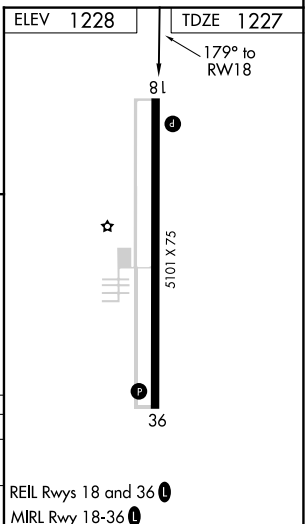

APP CRS	Rwy Idg	5101
179°	TDZE	1227
	Apt Elev	1228

RNAV (GPS) RWY 18

WEST PLAINS RGNL (UNO)

RNP APCH - GPS.	MISSED APPROACH: Climb to 4000 direct UGATY and hold.
Visibility reduction by helicopters NA. When local altimeter setting not received, use Mountain Home, AR altimeter setting: increase all MDAs 140 feet and visibility LNAV Cat C ¼ SM and Circling Cat C ½ SM. When VGSI inop, Straight-in NA at night.	

ASOS 123.825	MEMPHIS CENTER 120.075 289.4	UNICOM 122.8 (CTAF) 1

CATEGORY	A	B	C	D
LNAV MDA	1660-1	433 (500-1)	1660-1¼ 433 (500-1¼)	NA
CIRCLING	1720-1 492 (500-1)	1740-1 512 (600-1)	1820-1½ 592 (600-1½)	NA

NC-3, 31 OCT 2024 to 28 NOV 2024

NC-3, 31 OCT 2024 to 28 NOV 2024