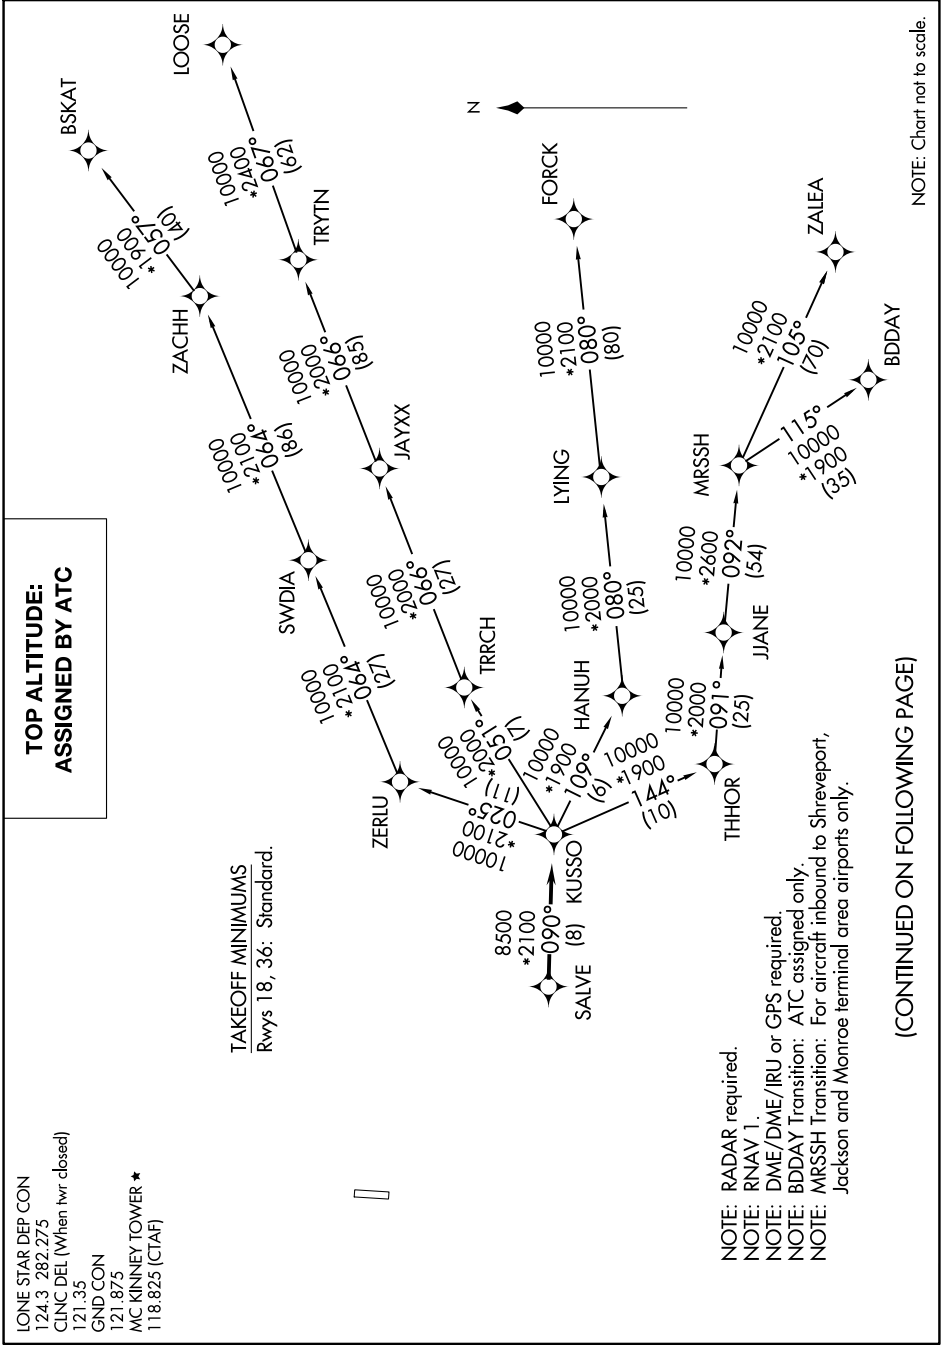

# KUSSO ONE DEPARTURE (RNAV)

SC-2, 31 OCT 2024 to 28 NOV 2024

**TOP ALTITUDE:  
ASSIGNED BY ATC**

LONE STAR DEP CON  
 124.3 282.275  
 CLNC DEL (When twr closed)  
 121.35  
 GND CON  
 121.875  
 MCKINNEY TOWER ★  
 118.825 (CTAF)

TAKEOFF MINIMUMS  
 Rwy 18, 36: Standard.

NOTE: RADAR required.  
 NOTE: RNAV 1.  
 NOTE: DME/DME/IRU or GPS required.  
 NOTE: BDDAY Transition: ATC assigned only.  
 NOTE: MRSSH Transition: For aircraft inbound to Shreveport, Jackson and Monroe terminal area airports only.

(CONTINUED ON FOLLOWING PAGE)

NOTE: Chart not to scale.

SC-2, 31 OCT 2024 to 28 NOV 2024