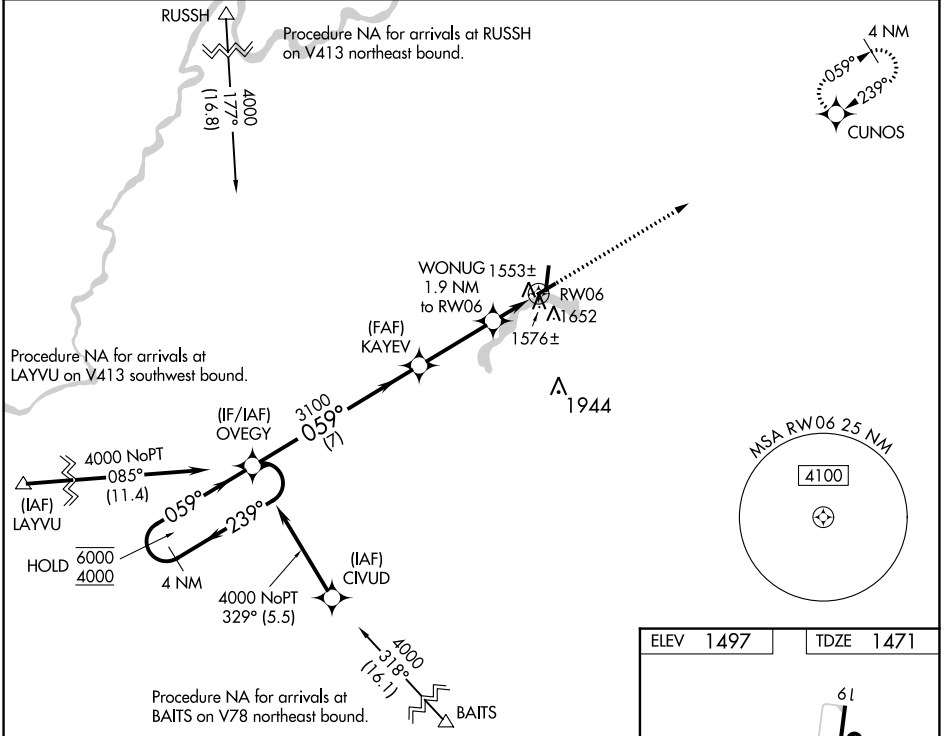

WAAS CH 49126 W06A	APP CRS 059°	Rwy Idg TDZE Apt Elev	3951 1471 1497
--	------------------------	-----------------------------	---

RNAV (GPS) RWY 6

PRICE COUNTY (PBH)

RNP APCH.	MISSED APPROACH: Climb to 4200 direct CUNOS and hold.
<p>▼ Rwy 6 helicopter visibility reduction below 1 SM NA.</p> <p>▲ Straight-in Rwy 6 NA at night, Circling Rwy 6, 24 NA at night.</p>	

AWOS-3 125.875	MINNEAPOLIS CENTER 133.65 281.5	UNICOM 122.8 (CTAF) 0
--------------------------	---	---------------------------------

EC-3, 31 OCT 2024 to 28 NOV 2024

EC-3, 31 OCT 2024 to 28 NOV 2024

CATEGORY	A	B	C	D
LP MDA	1840-1 369 (400-1)			
LNAV MDA	1860-1	389 (400-1)	1860-1½	389 (400-1½)
CIRCLING	1960-1	463 (500-1)	2000-1½ 503 (600-1½)	2260-2½ 763 (800-2½)