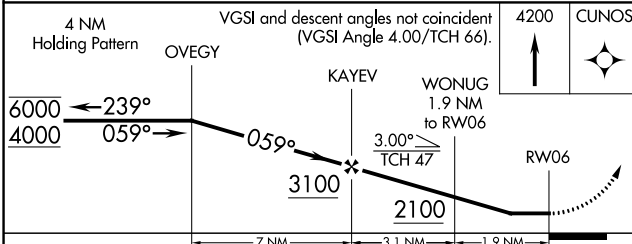

WAAS CH 49126 W06A	APP CRS 059°	Rwy Idg TDZE Apt Elev	3951 1471 1497
--	------------------------	-----------------------------	---

RNAV (GPS) RWY 6

PRICE COUNTY (PBH)

RNP APCH.	MISSED APPROACH: Climb to 4200 direct CUNOS and hold.
<p>▼ Rwy 6 helicopter visibility reduction below 1 SM NA.</p> <p>▲ Straight-in Rwy 6 NA at night, Circling Rwy 6, 24 NA at night.</p>	

AWOS-3 125.875	MINNEAPOLIS CENTER 133.65 281.5	UNICOM 122.8 (CTAF) 0
--------------------------	---	---------------------------------

EC-3, 31 OCT 2024 to 28 NOV 2024

EC-3, 31 OCT 2024 to 28 NOV 2024

CATEGORY	A	B	C	D
LP MDA	1840-1 369 (400-1)			
LNAV MDA	1860-1	389 (400-1)	1860-1½	389 (400-1½)
CIRCLING	1960-1	463 (500-1)	2000-1½ 503 (600-1½)	2260-2½ 763 (800-2½)