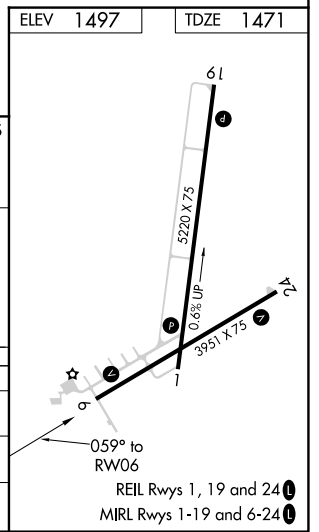

CATEGORY	A	B	C	D
LP MDA	1840-1 369 (400-1)			
LNAV MDA	1860-1	389 (400-1)	1860-1½	389 (400-1½)
CIRCLING	1960-1	463 (500-1)	2000-1½ 503 (600-1½)	2260-2½ 763 (800-2½)