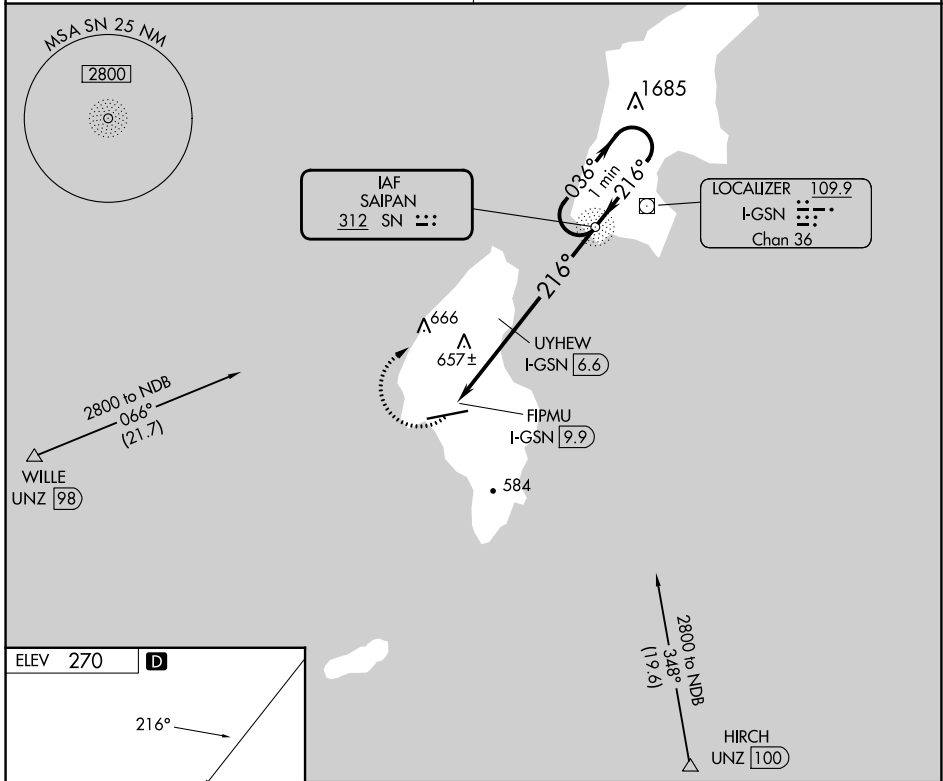

SN NDB 312	APP CRS 216°	Rwy Idg TDZE Apt Elev	N/A N/A 270
----------------------	------------------------	-----------------------------	----------------------------------------

FRANCISCO MANGLONA BORJA/TINIAN INTL (TNI)(PGWT) **NDB-A**

NA Obtain local altimeter setting on CTAF; when not received, use Saipan altimeter setting and increase all MDA 40 feet, and all Cats visibility ¼ SM. Increase UYHEW fix minimums Cats C and D visibility ¼ mile. # DME from I-GSN LOC/DME.

MISSED APPROACH: Climbing right turn to 2800 direct SN NDB and hold.

GUAM CERAP 118.4 290.5	SAIPAN RADIO 123.6 (CTAF) 0
----------------------------------	---------------------------------------

CATEGORY	A	B	C	D
C CIRCLING	1060-1	790 (800-1)	1060-2¼ 790 (800-2¼)	1060-2½ 790 (800-2½)
# UYHEW FIX MINIMUMS				
C CIRCLING	1000-1	730 (800-1)	1000-2 730 (800-2)	1060-2½ 790 (800-2½)