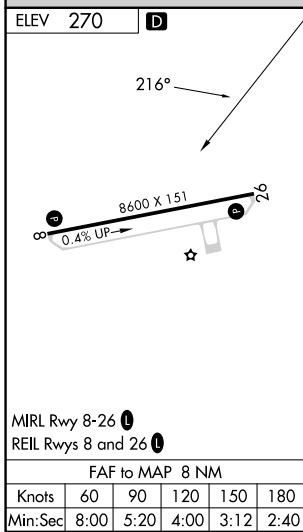

SN NDB 312	APP CRS 216°	Rwy Idg TDZE Apt Elev	N/A N/A 270
----------------------	------------------------	-----------------------------	----------------------------------------

FRANCISCO MANGLONA BORJA/TINIAN INTL (TNI)(PGWT) **NDB-A**

MISSED APPROACH: Climbing right turn to 2800 direct SN NDB and hold.

GUAM CERAP 118.4 290.5	SAIPAN RADIO 123.6 (CTAF) 0
----------------------------------	---------------------------------------

CATEGORY	A	B	C	D
C CIRCLING	1060-1	790 (800-1)	1060-2¼ 790 (800-2¼)	1060-2½ 790 (800-2½)
# UYHEW FIX MINIMUMS				
C CIRCLING	1000-1	730 (800-1)	1000-2 730 (800-2)	1060-2½ 790 (800-2½)