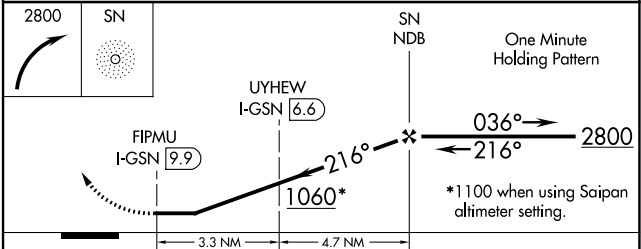

NA Obtain local altimeter setting on CTAF; when not received, use Saipan altimeter setting and increase all MDA 40 feet, and all Cats visibility ¼ SM. Increase UYHEW fix minimums Cats C and D visibility ¼ mile. # DME from I-GSN LOC/DME.

MISSED APPROACH: Climbing right turn to 2800 direct SN NDB and hold.

GUAM CERAP 118.4 290.5	SAIPAN RADIO 123.6 (CTAF) 0
----------------------------------	---------------------------------------

CATEGORY	A	B	C	D
C CIRCLING	1060-1	790 (800-1)	1060-2¼ 790 (800-2¼)	1060-2½ 790 (800-2½)
# UYHEW FIX MINIMUMS				
C CIRCLING	1000-1	730 (800-1)	1000-2 730 (800-2)	1060-2½ 790 (800-2½)