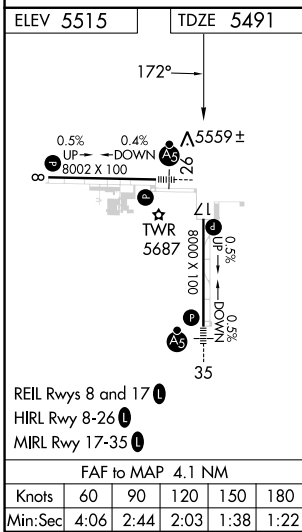

LOC/DME I-FZR 110.9 Chan 46	APP CRS 172°	Rwy Idg TDZE 8000 5491 Apt Elev 5515
--	------------------------	---

ILS or LOC RWY 17

COLORADO AIR AND SPACE PORT (CFO)

MISSED APPROACH: Climb to 8500 on heading 172° and FQG VORTAC R-127 to HUNTN INT/FQG 9.8 DME and hold.

ATIS 119.025	DENVER APP CON 128.25 371.95	SPACE PORT TOWER ★ 120.2 (CTAF)	GND CON 124.7	CLNC DEL 124.7	CLNC DEL 121.75 (When twr closed)	UNICOM 122.95
------------------------	--	---	-------------------------	--------------------------	--	-------------------------