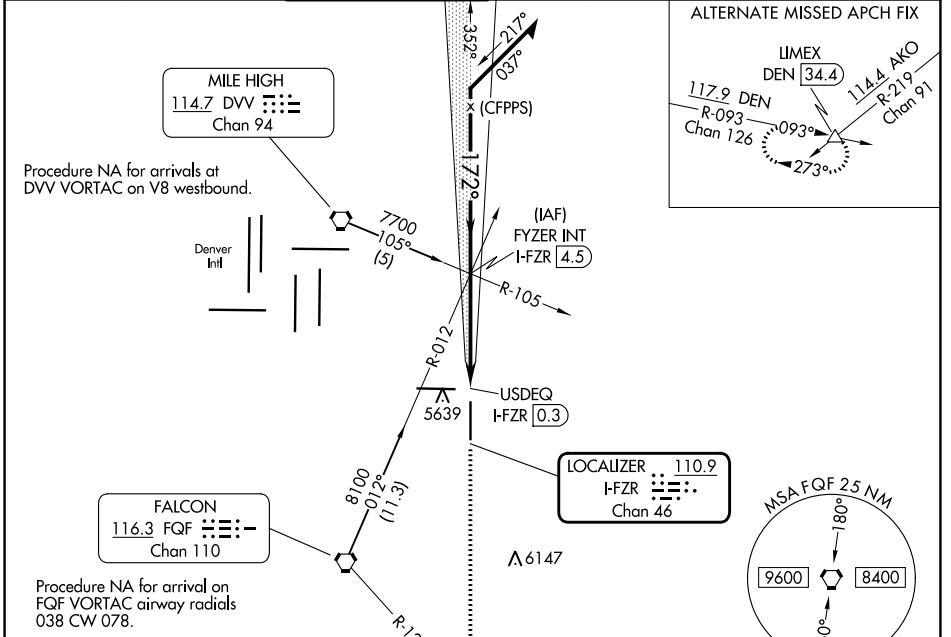

LOC/DME I-FZR 110.9 Chan 46	APP CRS 172°	Rwy Idg TDZE 8000 5491 Apt Elev 5515
--	------------------------	---

ILS or LOC RWY 17

COLORADO AIR AND SPACE PORT (CFO)

MISSED APPROACH: Climb to 8500 on heading 172° and FQG VORTAC R-127 to HUNTN INT/FQG 9.8 DME and hold.

ATIS 119.025	DENVER APP CON 128.25 371.95	SPACE PORT TOWER ★ 120.2 (CTAF)	GND CON 124.7	CLNC DEL 124.7	CLNC DEL 121.75 (When twr closed)	UNICOM 122.95
------------------------	--	---	-------------------------	--------------------------	--	-------------------------

SW-1, 31 OCT 2024 to 28 NOV 2024

SW-1, 31 OCT 2024 to 28 NOV 2024