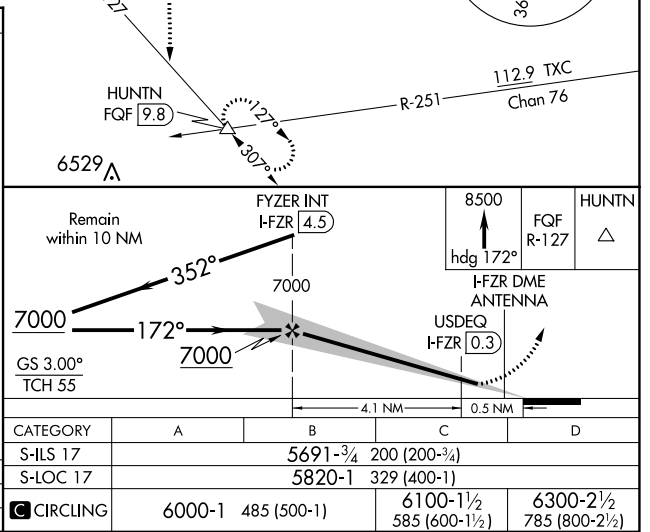

LOC/DME I-FZR 110.9 Chan 46	APP CRS 172°	Rwy Idg TDZE 8000 5491 Apt Elev 5515
--	------------------------	---

ILS or LOC RWY 17

COLORADO AIR AND SPACE PORT (CFO)

MISSED APPROACH: Climb to 8500 on heading 172° and FQG VORTAC R-127 to HUNTN INT/FQG 9.8 DME and hold.

ATIS 119.025	DENVER APP CON 128.25 371.95	SPACE PORT TOWER ★ 120.2 (CTAF)	GND CON 124.7	CLNC DEL 124.7	CLNC DEL 121.75 (When twr closed)	UNICOM 122.95
------------------------	--	---	-------------------------	--------------------------	--	-------------------------

SW-1, 31 OCT 2024 to 28 NOV 2024

SW-1, 31 OCT 2024 to 28 NOV 2024