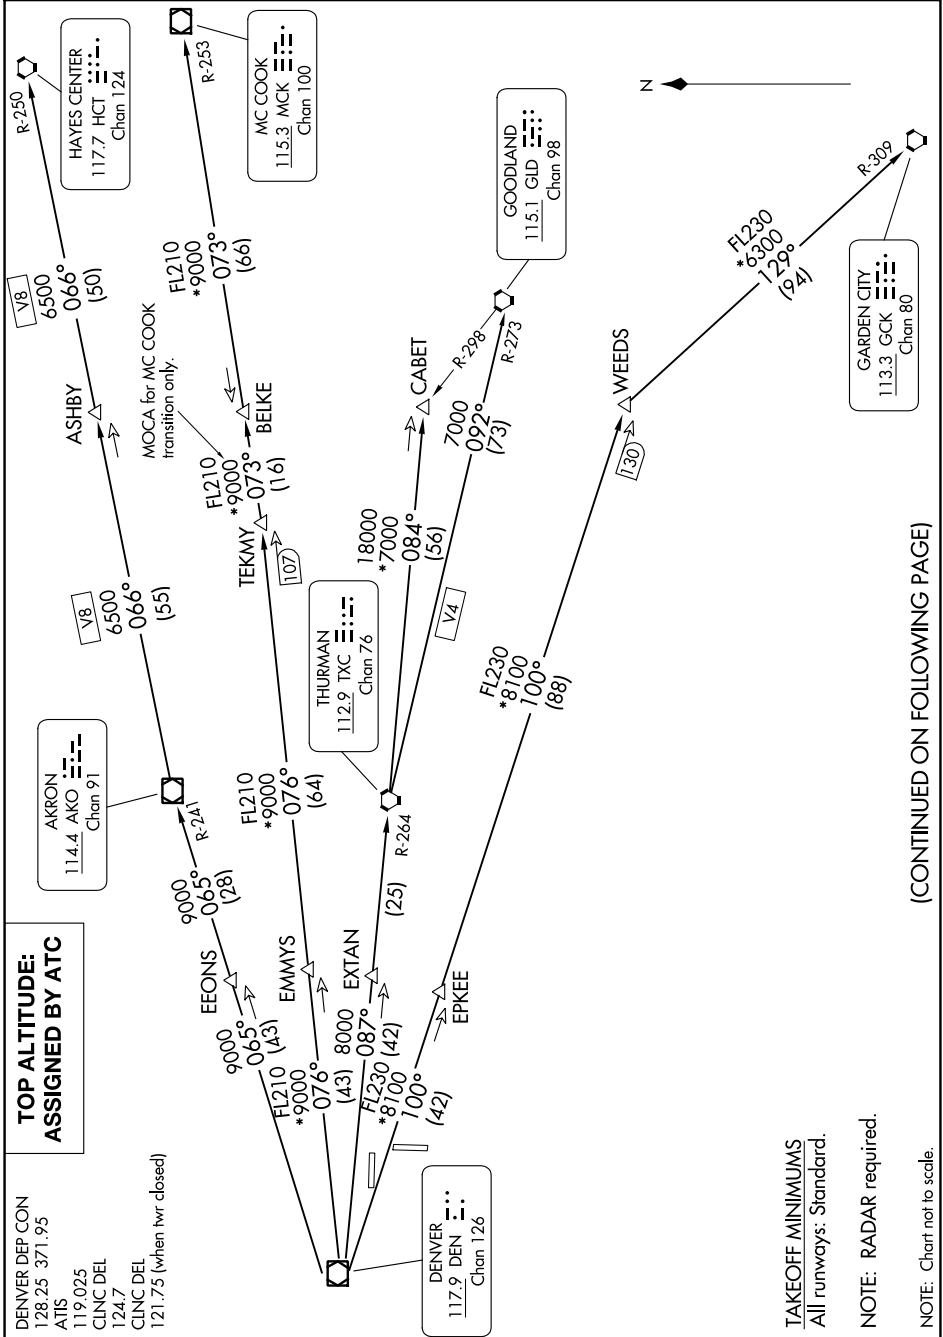

PLAINS ONE DEPARTURE

AL-6851 (FAA)

COLORADO AIR AND SPACE PORT (CFO)
DENVER, COLORADO

SW-1, 31 OCT 2024 to 28 NOV 2024

(CONTINUED ON FOLLOWING PAGE)

SW-1, 31 OCT 2024 to 28 NOV 2024

PLAINS ONE DEPARTURE

DENVER, COLORADO
COLORADO AIR AND SPACE PORT (CFO)