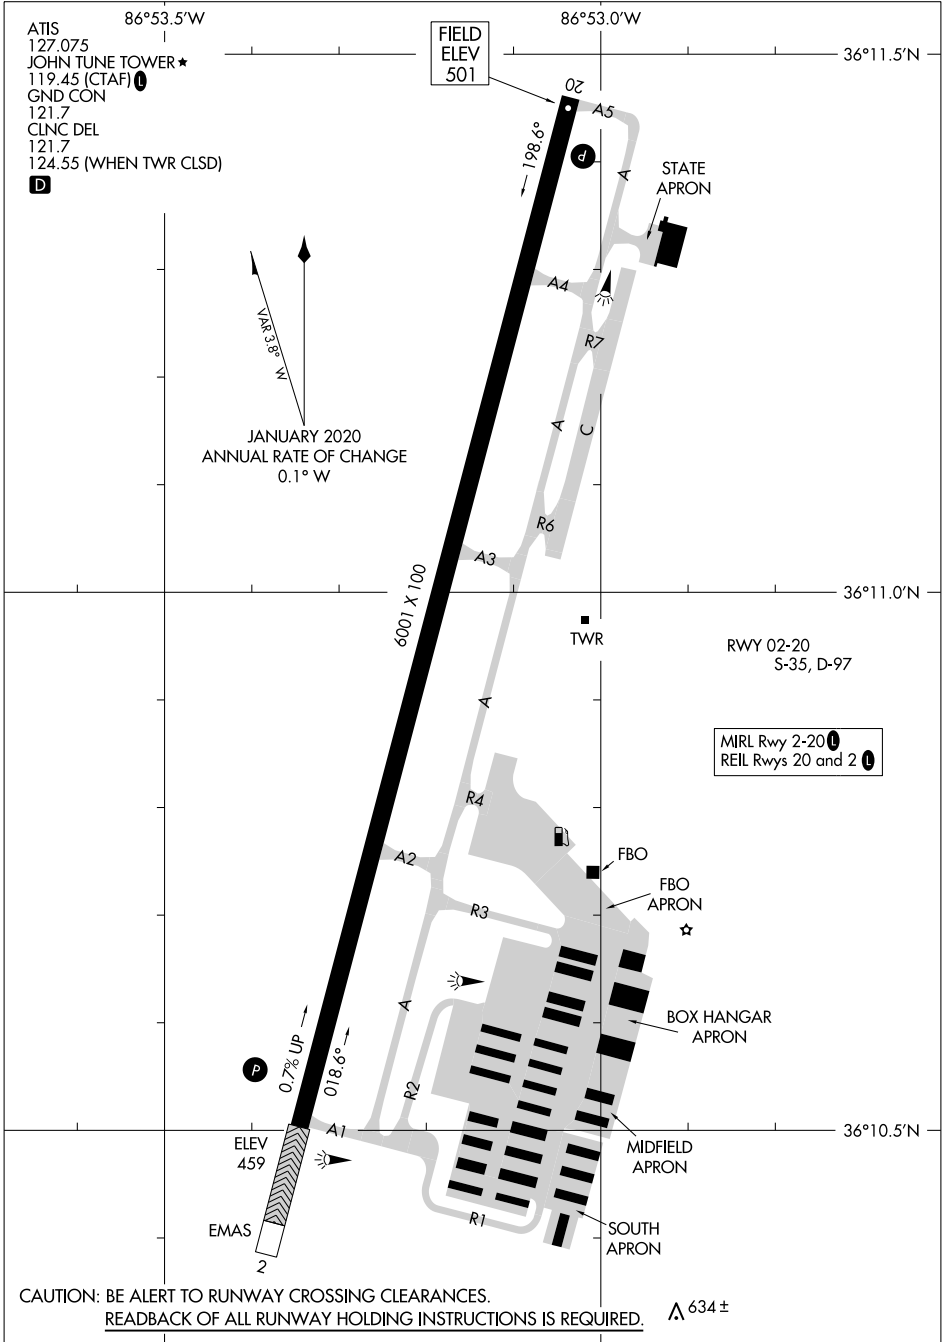

24305

# AIRPORT DIAGRAM

AL-6878 (FAA)

JOHN C TUNE (JWN)  
NASHVILLE, TENNESSEE

SE-1, 31 OCT 2024 to 28 NOV 2024

SE-1, 31 OCT 2024 to 28 NOV 2024

# AIRPORT DIAGRAM

24305

NASHVILLE, TENNESSEE  
JOHN C TUNE (JWN)