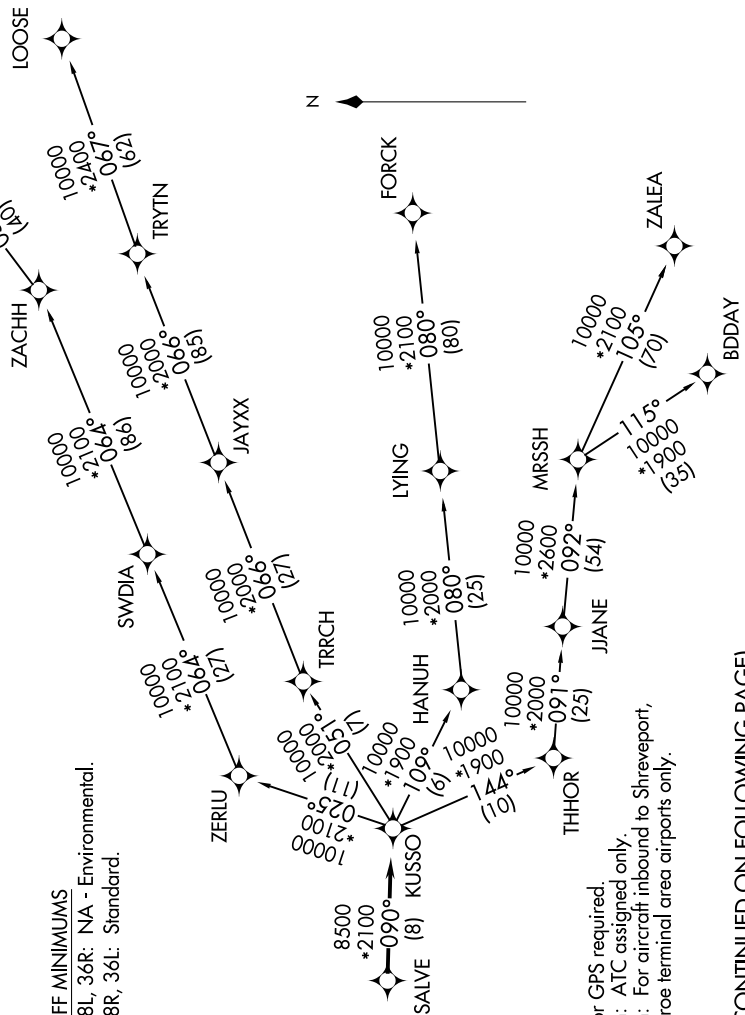

KUSSO ONE DEPARTURE (RNAV)

FORT WORTH, TEXAS

SC-2, 31 OCT 2024 to 28 NOV 2024

**TOP ALTITUDE:
ASSIGNED BY ATC**

LONE STAR DEP CON
135.975 379.9
ATIS
120.025
GND CON
119.475
SPINKS TOWER ★
124.625 (CTAF)

TAKEOFF MINIMUMS

Rwys 18L, 36R: NA - Environmental.
Rwys 18R, 36L: Standard.

NOTE: RADAR required.
NOTE: RNAV 1.
NOTE: DME/DME/IRU or GPS required.
NOTE: BDDAY Transition: ATC assigned only.
NOTE: MRSSH Transition: For aircraft inbound to Shreveport, Jackson and Monroe terminal area airports only.

(CONTINUED ON FOLLOWING PAGE)

NOTE: Chart not to scale.

SC-2, 31 OCT 2024 to 28 NOV 2024

KUSSO ONE DEPARTURE (RNAV)

(KUSSO1.KUSSO) 24MAR22

FORT WORTH, TEXAS
FORT WORTH SPINKS (F'WS)