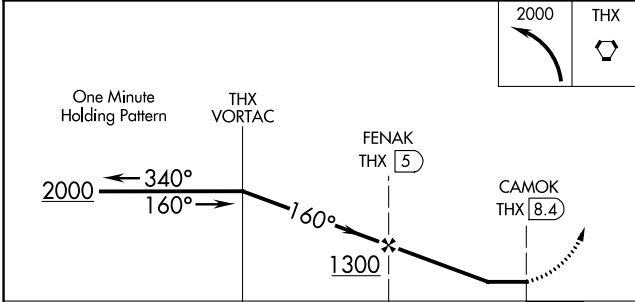

VORTAC THX 111.4 Chan 51	APP CRS 160°	Rwy Idg TDZE Apt Elev N/A N/A 129
--	------------------------	---

VOR/DME-A

LIVE OAK COUNTY (8T6)

NA Use Alice Intl altimeter setting. Circling to Rwy 31 NA at night. Visibility reduction by helicopters NA.

MISSED APPROACH: Climbing left turn to 2000 direct THX VORTAC and hold.

AWOS-3PT 119.05	ALI ASOS 119.225	HOUSTON CENTER 134.6 322.5	CTAF 122.9	122.7 0
---------------------------	----------------------------	--------------------------------------	----------------------	----------------