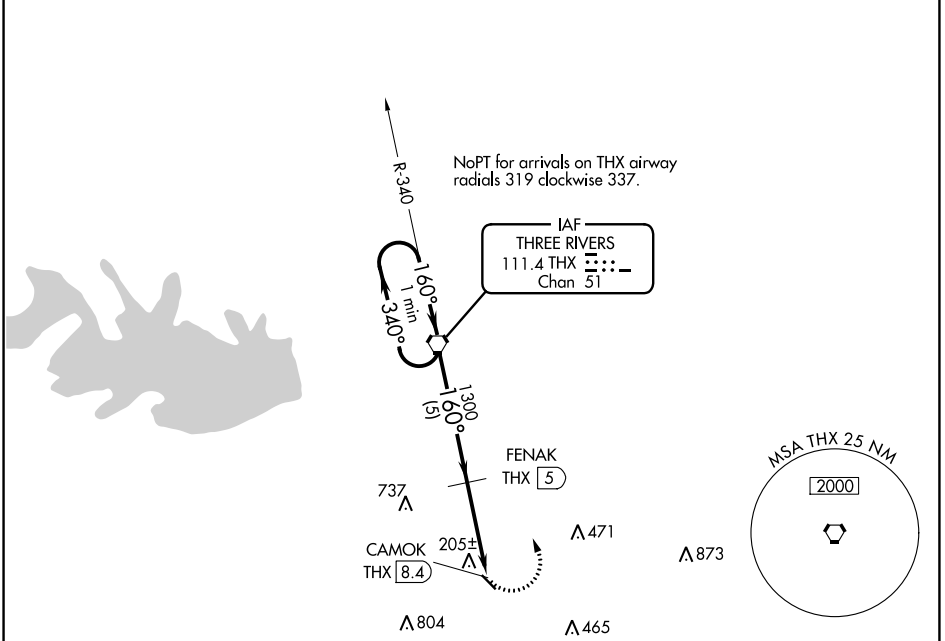

VORTAC THX 111.4 Chan 51	APP CRS 160°	Rwy Idg TDZE Apt Elev N/A N/A 129
--	------------------------	---

VOR/DME-A

LIVE OAK COUNTY (8T6)

NA Use Alice Intl altimeter setting. Circling to Rwy 31 NA at night. Visibility reduction by helicopters NA.

MISSED APPROACH: Climbing left turn to 2000 direct THX VORTAC and hold.

AWOS-3PT 119.05	ALI ASOS 119.225	HOUSTON CENTER 134.6 322.5	CTAF 122.9	122.7 0
---------------------------	----------------------------	--------------------------------------	----------------------	----------------

CATEGORY	A	B	C	D
CIRCLING	760-1 631 (700-1)	860-1 731 (700-1)	860-2 731 (800-2)	NA

SC-3, 31 OCT 2024 to 28 NOV 2024

SC-3, 31 OCT 2024 to 28 NOV 2024