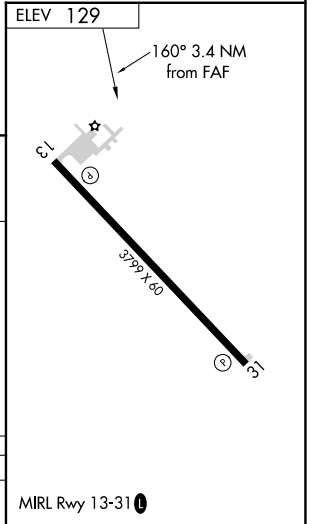

SC-3, 31 OCT 2024 to 28 NOV 2024

SC-3, 31 OCT 2024 to 28 NOV 2024