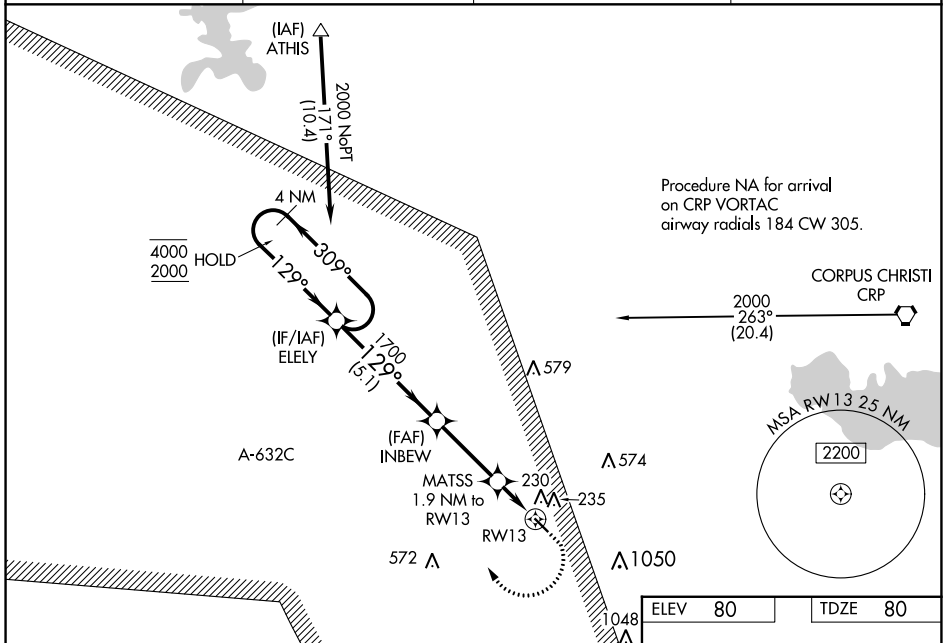

WAAS CH 97430 W 13A	APP CRS 129°	Rwy Idg 3700 TDZE 80 Apt Elev 80
---	------------------------	---

RNAV (GPS) RWY 13

NUECES COUNTY (R.B.O)

RNP APCH.

⚠ Circling NA northeast of Rwy 13-31. Procedure NA at night. Baro-VNAV and VDP NA when using Corpus Christi Intl altimeter setting. For uncompensated Baro-VNAV systems, LNAV/VNAV NA below -15°C or above 54°C. When local altimeter setting not received, use Corpus Christi Intl altimeter setting and increase LPV DA to 358 feet, LNAV/VNAV DA to 400 feet and all MDA 40 feet.

MISSED APPROACH: Climb to 540 then climbing right turn to 2000 direct ELELY and hold.

AWOS-3 118.175	KINGSVILLE APP CON * 119.9 290.45	CTAF 122.9	122.8
--------------------------	---	----------------------	--------------

ELEV 80	TDZE 80
---------	---------

CATEGORY	A	B	C	D
LPV DA	330-1	250 (300-1)		NA
LNAV/VNAV DA	372-1	292 (300-1)		NA
LNAV MDA	480-1	400 (400-1)		NA
CIRCLING	540-1 460 (500-1)	640-1 560 (600-1)		NA

SC-3, 31 OCT 2024 to 28 NOV 2024

SC-3, 31 OCT 2024 to 28 NOV 2024