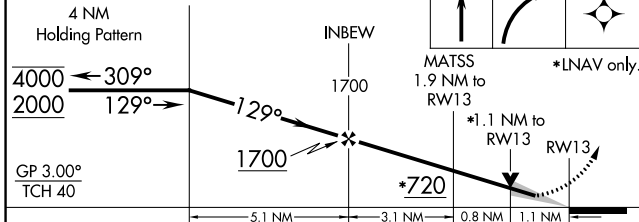

CATEGORY	A	B	C	D
LPV DA	330-1	250 (300-1)		NA
LNAV/VNAV DA	372-1	292 (300-1)		NA
LNAV MDA	480-1	400 (400-1)		NA
CIRCLING	540-1 460 (500-1)	640-1 560 (600-1)		NA