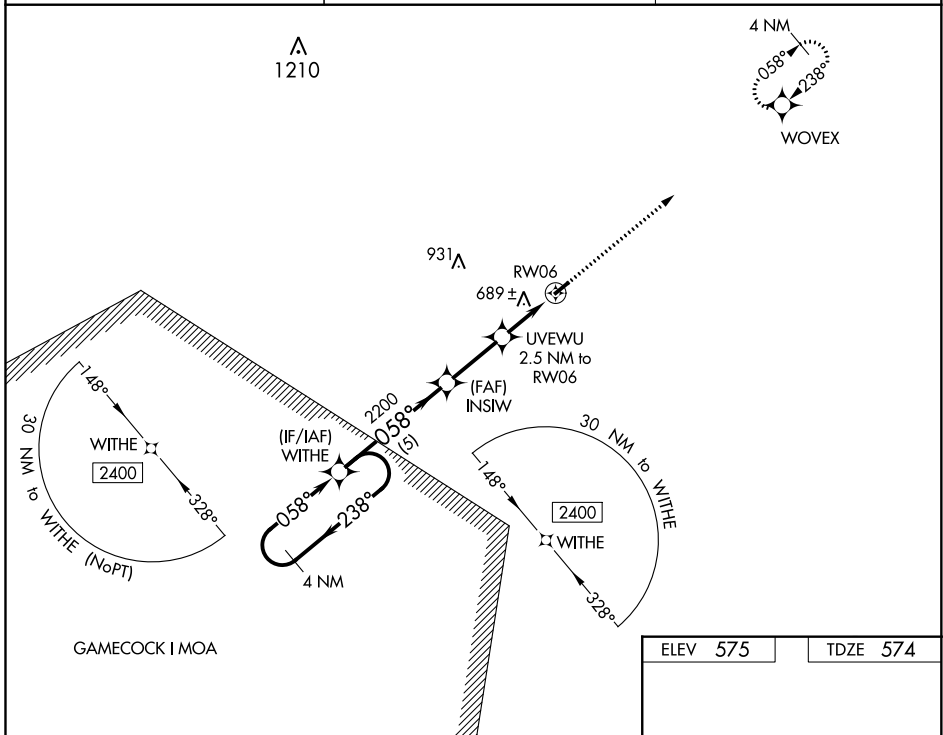

WAAS CH 56440 W06A	APP CRS 058°	Rwy Idg TDZE Apt Elev	3396 574 575
--	------------------------	-----------------------------	---

RNAV (GPS) RWY 6

PAGELAND (PYG)

Baro-VNAV NA. DME/DME RNP-0.3 NA. Use Charlotte/Monroe Exec altimeter setting. When Charlotte/Monroe Exec altimeter not received, use Charlotte/Douglas Intl altimeter setting and increase LPV DA to 943 feet and all visibilities 1/8 SM. Increase LNAV/VNAV DA to 1139 feet and all visibilities 1/4 SM. Increase all MDA 60 feet.

NA MISSED APPROACH: Climb to 2400 direct WOVEX and hold.

EQY ASOS 135.775	CHARLOTTE APP CON 120.05 307.8	(CTAF) 122.9
----------------------------	--	------------------------

SE-2, 31 OCT 2024 to 28 NOV 2024

SE-2, 31 OCT 2024 to 28 NOV 2024

ELEV 575	TDZE 574
----------	----------

CATEGORY	A	B	C	D
LPV DA	889-1 1/8	315 (400-1 1/8)		NA
LNAV/VNAV DA	1085-1 1/8	511 (600-1 1/8)		NA
LNAV MDA	1020-1	446 (500-1)		NA
CIRCLING	1100-1 1/8	525 (600-1 1/8)		NA