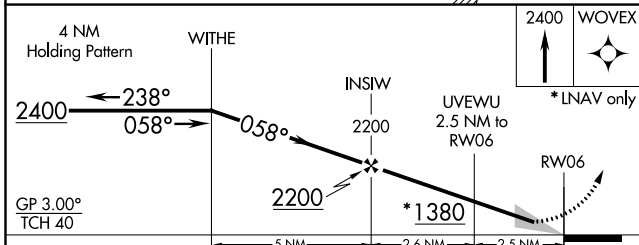

WAAS CH 56440 W06A	APP CRS 058°	Rwy Idg TDZE Apt Elev	3396 574 575
--	------------------------	-----------------------------	---

RNAV (GPS) RWY 6

PAGELAND (PYG)

Baro-VNAV NA. DME/DME RNP-0.3 NA. Use Charlotte/Monroe Exec altimeter setting. When Charlotte/Monroe Exec altimeter not received, use Charlotte/Douglas Intl altimeter setting and increase LPV DA to 943 feet and all visibilities 1/8 SM. Increase LNAV/VNAV DA to 1139 feet and all visibilities 1/4 SM. Increase all MDA 60 feet.

NA MISSED APPROACH: Climb to 2400 direct WOVEX and hold.

EQY ASOS 135.775	CHARLOTTE APP CON 120.05 307.8	(CTAF) 122.9
----------------------------	--	------------------------

SE-2, 31 OCT 2024 to 28 NOV 2024

SE-2, 31 OCT 2024 to 28 NOV 2024

ELEV 575	TDZE 574
----------	----------

CATEGORY	A	B	C	D
LPV DA	889-1 1/8	315 (400-1 1/8)		NA
LNAV/VNAV DA	1085-1 1/8	511 (600-1 1/8)		NA
LNAV MDA	1020-1	446 (500-1)		NA
CIRCLING	1100-1 1/8	525 (600-1 1/8)		NA