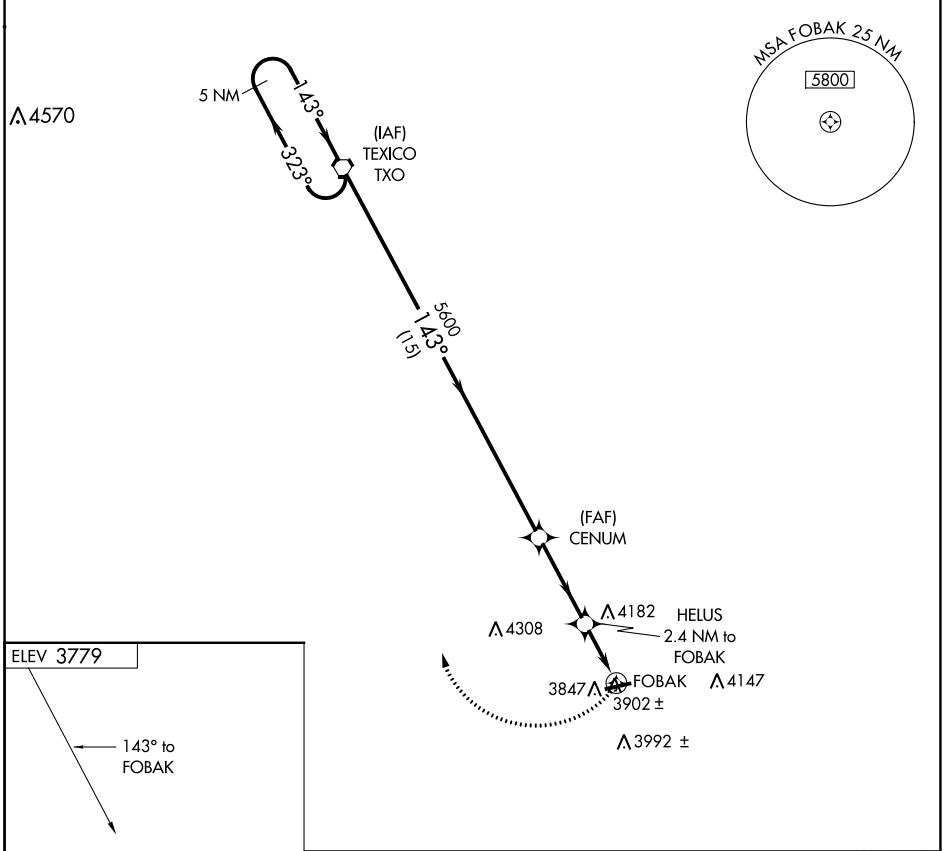

APP CRS 143°	Rwy Idg TDZE Apt Elev	N/A N/A 3779
------------------------	-----------------------------	---

RNAV (GPS)-B

MULESHOE MUNI (2T1)

▲NA Use Clovis Rgnl altimeter setting; when not received use Hereford Muni altimeter setting.	MISSED APPROACH: Climbing right turn to 5800 direct TXO VORTAC and hold.
--	--

CVN AWOS-3PT 135.375	FORT WORTH CENTER 126.45 316.1	CTAF 122.9	122.8 0
--------------------------------	--	-------------------	----------------

	5 NM Holding Pattern	TXO VORTAC	CENUM	HELUS 2.4 NM to FOBAK	FOBAK	5800	TXO
	5800	← 323° → 143°	143°	5600	5200		
		15 NM	3.5 NM	2.4 NM			
CATEGORY	A	B	C	D			
CIRCLING	4360-1 581 (600-1)	4380-1 601 (700-1)	4660-2¾ 881 (900-2¾)	NA			

SC-2, 31 OCT 2024 to 28 NOV 2024

SC-2, 31 OCT 2024 to 28 NOV 2024