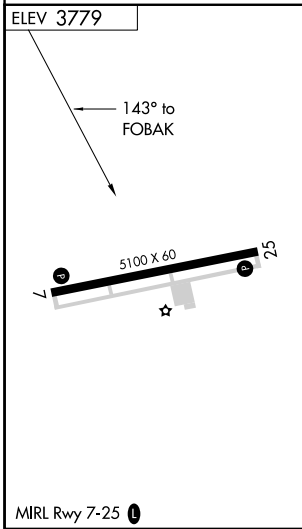

APP CRS 143°	Rwy Idg TDZE Apt Elev	N/A N/A 3779
------------------------	-----------------------------	---

RNAV (GPS)-B

MULESHOE MUNI (2T1)

▲NA Use Clovis Rgnl altimeter setting; when not received use Hereford Muni altimeter setting.	MISSED APPROACH: Climbing right turn to 5800 direct TXO VORTAC and hold.
--	--

CVN AWOS-3PT 135.375	FORT WORTH CENTER 126.45 316.1	CTAF 122.9	122.8 0
--------------------------------	--	-------------------	----------------

	5 NM Holding Pattern	TXO VORTAC	CENUM	HELUS 2.4 NM to FOBAK	FOBAK	5800	TXO
	5800	← 323° → 143°	143°	5600	5200		
		15 NM	3.5 NM	2.4 NM			
CATEGORY	A	B	C	D			
CIRCLING	4360-1 581 (600-1)	4380-1 601 (700-1)	4660-2¾ 881 (900-2¾)	NA			