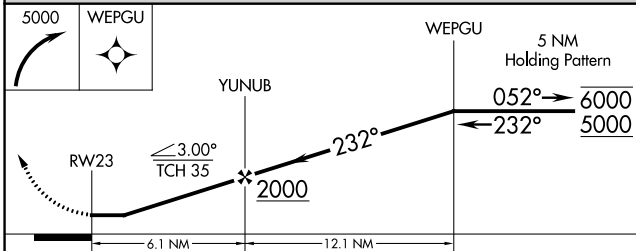

APP CRS	Rwy Idg	N/A
<b>232°</b>	TDZE	N/A
	Apt Elev	<b>24</b>

# RNAV (GPS)-A

KALAUPAPA (LUP) (PHLU)

RNP APCH.	MISSED APPROACH: Climbing right turn to 5000 direct WEPGU and hold, continue climb-in-hold to 5000.
<p><b>▼</b> Circling NA southeast of Rwy 5-23.</p> <p><b>▲ NA</b> Procedure NA at night.</p> <p>Use Kaunakakai altimeter setting.</p>	
HCF CENTER <b>124.1 317.5</b>	CTAF <b>122.9</b>