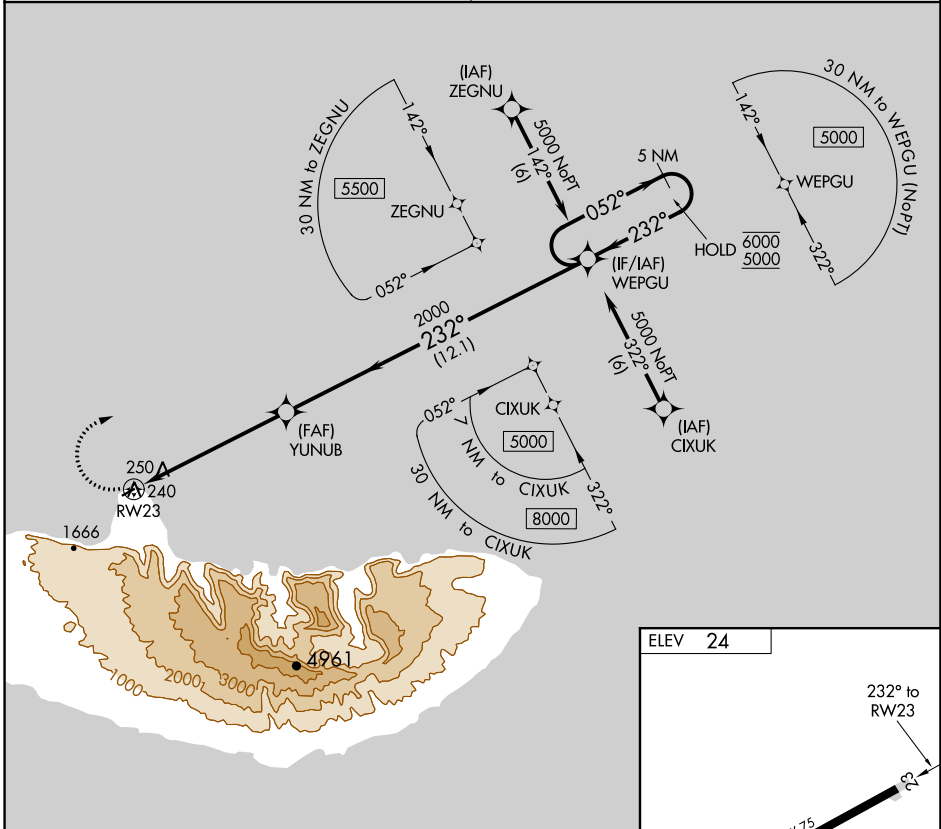

APP CRS	Rwy Idg	N/A
<b>232°</b>	TDZE	N/A
	Apt Elev	<b>24</b>

# RNAV (GPS)-A

KALAUPAPA (LUP) (PHLU)

RNP APCH.	MISSED APPROACH: Climbing right turn to 5000 direct WEPGU and hold, continue climb-in-hold to 5000.
<p><b>▼</b> Circling NA southeast of Rwy 5-23.</p> <p><b>▲ NA</b> Procedure NA at night.</p> <p>Use Kaunakakai altimeter setting.</p>	
HCF CENTER <b>124.1 317.5</b>	CTAF <b>122.9</b>

CATEGORY	A	B	C	D
<b>C</b> CIRCLING	660-1	636 (700-1)		NA

PAC, 31 OCT 2024 to 26 DEC 2024

PAC, 31 OCT 2024 to 26 DEC 2024