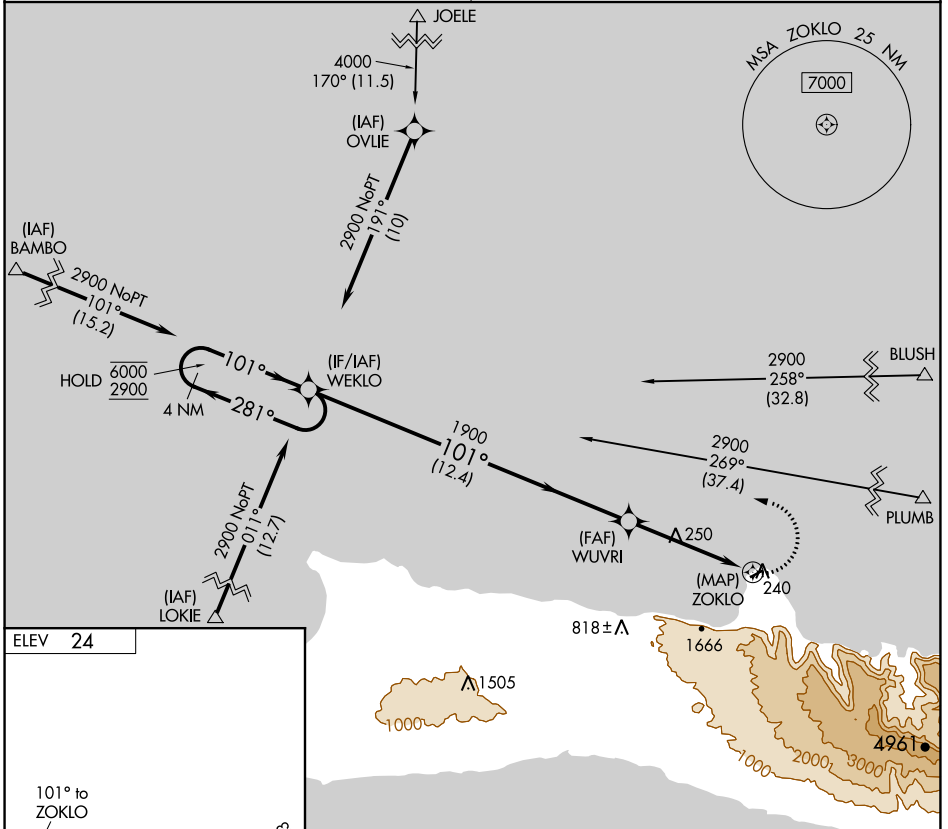

APP CRS	Rwy Idg	N/A
101°	TDZE	N/A
	Apt Elev	24

RNAV (GPS)-B

KALAUPAPA (LUP) (PHLU)

RNP APCH.	<p>⚠ Circling NA southeast of Rwy 5-23. ⚠ NA Procedure NA at night. Use Kaunakakai altimeter setting.</p>	<p>MISSED APPROACH: Climbing left turn to 2900 direct WEKLO and hold.</p>
<p>HCF CENTER 124.1 317.5</p>		

ELEV 24				
MIRL Rwy 5-23				
CATEGORY	A	B	C	D
CIRCLING	680-1	656 (700-1)	NA	

PAC, 31 OCT 2024 to 26 DEC 2024

PAC, 31 OCT 2024 to 26 DEC 2024