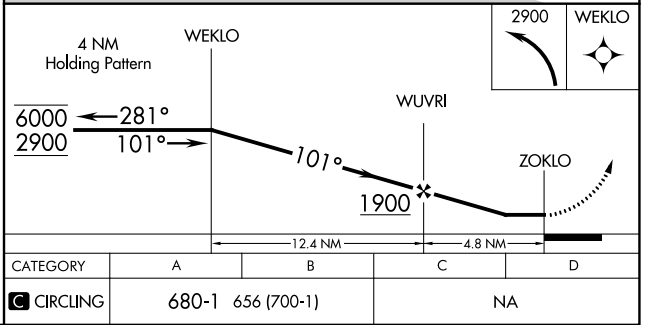

APP CRS	Rwy Idg	N/A
101°	TDZE	N/A
	Apt Elev	24

RNAV (GPS)-B

KALAUPAPA (LUP) (PHLU)

RNP APCH.	<p>⚠ Circling NA southeast of Rwy 5-23. ⚠ NA Procedure NA at night. Use Kaunakakai altimeter setting.</p>	<p>MISSED APPROACH: Climbing left turn to 2900 direct WEKLO and hold.</p>
<p>HCF CENTER 124.1 317.5</p>		

ELEV 24				
MIRL Rwy 5-23				
CATEGORY	A	B	C	D
CIRCLING	680-1	656 (700-1)	NA	

PAC, 31 OCT 2024 to 26 DEC 2024

PAC, 31 OCT 2024 to 26 DEC 2024