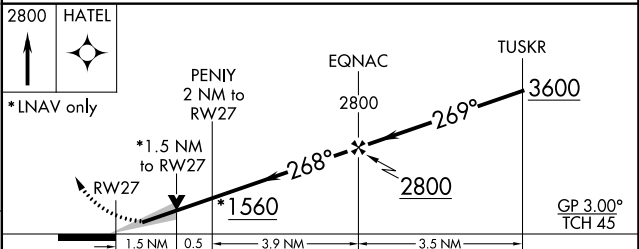

WAAS CH 97604 W27A	APP CRS 268°	Rwy Idg TDZE Apt Elev	5074 894 895
--	------------------------	-----------------------------	---

RNAV (GPS) RWY 27

MENOMONIE MUNI/SCORE FLD (LUM)

RNP APCH.	<p>⚠ Circling Rwy 18, 36 NA at night. For uncompensated Baro-VNAV systems, LNAV/VNAV NA below -16°C or above 54°C.</p>	<p>MISSED APPROACH: Climb to 2800 direct HATEL and hold.</p>
-----------	--	--

AWOS-3 118.025	MINNEAPOLIS CENTER 125.3 335.6	UNICOM 122.7 (CTAF) 0
--------------------------	--	---------------------------------

CATEGORY	A	B	C	D
LPV DA	1144-3/4	250 (300-3/4)		NA
LNAV/DA	1470-15/8	576 (600-15/8)		NA
LNAV MDA	1400-1	506 (600-1)	1400-13/8 506 (600-13/8)	NA
C CIRCLING	1420-1 525 (600-1)	1800-11/4 905 (1000-11/4)	1820-23/4 925 (1000-23/4)	NA