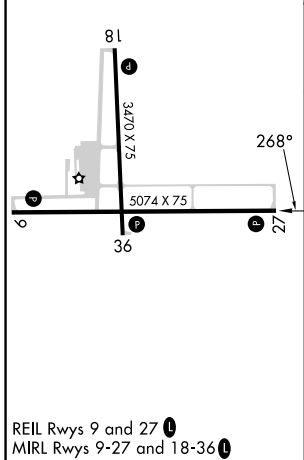

WAAS CH 97604 W27A	APP CRS 268°	Rwy Idg TDZE Apt Elev	5074 894 895
--	------------------------	-----------------------------	---

RNAV (GPS) RWY 27

MENOMONIE MUNI/SCORE FLD (LUM)

RNP APCH.	<p>⚠ Circling Rwy 18, 36 NA at night. For uncompensated Baro-VNAV systems, LNAV/VNAV NA below -16°C or above 54°C.</p>	<p>MISSED APPROACH: Climb to 2800 direct HATEL and hold.</p>
-----------	--	--

AWOS-3 118.025	MINNEAPOLIS CENTER 125.3 335.6	UNICOM 122.7 (CTAF) 0
--------------------------	--	---------------------------------

CATEGORY	A	B	C	D
LPV DA	1144-3/4	250 (300-3/4)		NA
LNAV/DA	1470-15/8	576 (600-15/8)		NA
LNAV MDA	1400-1	506 (600-1)	1400-13/8 506 (600-13/8)	NA
C CIRCLING	1420-1 525 (600-1)	1800-11/4 905 (1000-11/4)	1820-23/4 925 (1000-23/4)	NA