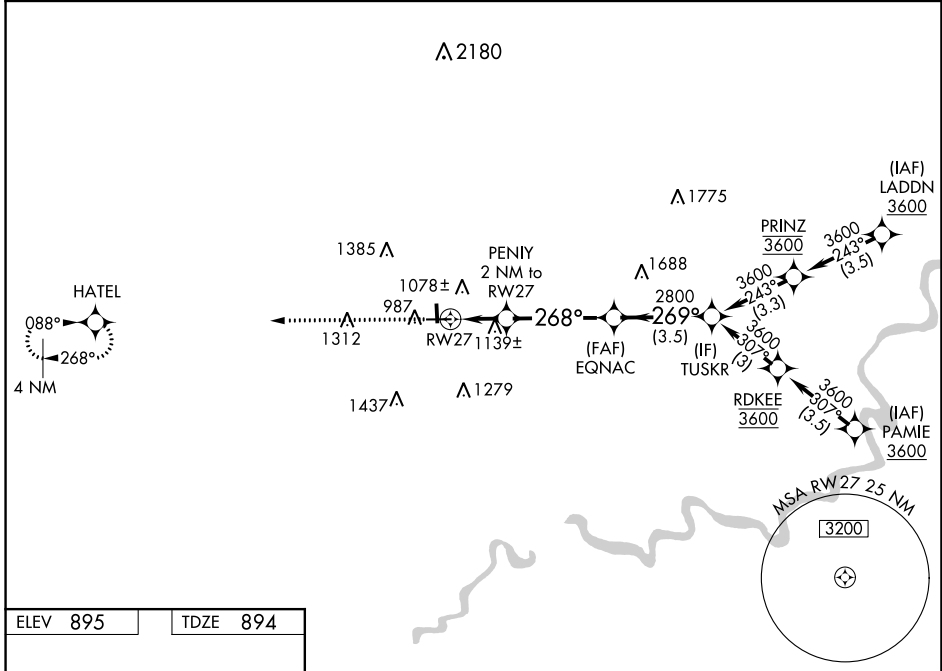

WAAS CH 97604 W27A	APP CRS 268°	Rwy Idg TDZE Apt Elev	5074 894 895
--	------------------------	-----------------------------	---

RNAV (GPS) RWY 27

MENOMONIE MUNI/SCORE FLD (LUM)

RNP APCH.	<p>⚠ Circling Rwy 18, 36 NA at night. For uncompensated Baro-VNAV systems, LNAV/VNAV NA below -16°C or above 54°C.</p>	<p>MISSED APPROACH: Climb to 2800 direct HATEL and hold.</p>
-----------	--	--

AWOS-3 118.025	MINNEAPOLIS CENTER 125.3 335.6	UNICOM 122.7 (CTAF) 0
--------------------------	--	---------------------------------

CATEGORY	A	B	C	D
LPV DA	1144-3/4	250 (300-3/4)		NA
LNAV/DA	1470-15/8	576 (600-15/8)		NA
LNAV MDA	1400-1	506 (600-1)	1400-13/8 506 (600-13/8)	NA
C CIRCLING	1420-1 525 (600-1)	1800-11/4 905 (1000-11/4)	1820-23/4 925 (1000-23/4)	NA

EC-3, 31 OCT 2024 to 28 NOV 2024

EC-3, 31 OCT 2024 to 28 NOV 2024