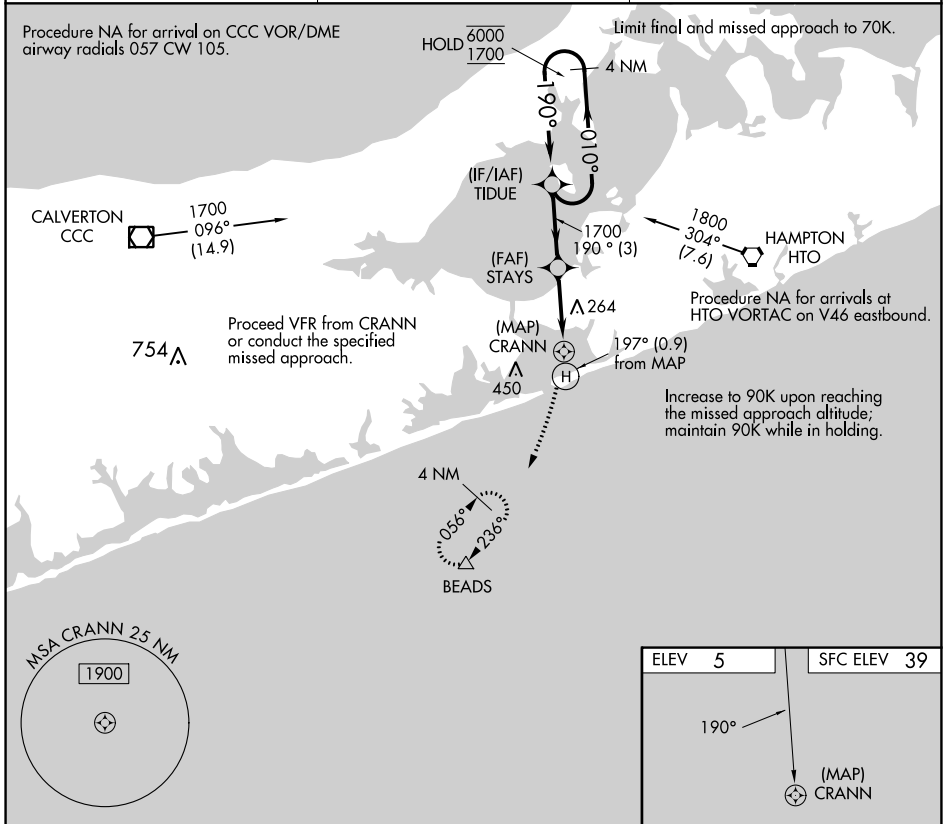

COPTER RNAV (GPS) 190°

SOUTHAMPTON (87N)

APP CRS	Rwy Idg	N/A
190°	Sfc Elev	39
	Apt Elev	5

RNP APCH.	MISSED APPROACH: Climbing right turn to 2000 direct BEADS and hold.
<p>▲ NA Procedure NA at night. Use Westhampton Beach altimeter setting.</p>	

FOK ASOS 119,925	NEW YORK APP CON 125,975	CTAF 122.9
----------------------------	------------------------------------	----------------------

CATEGORY	COPTER	
LNAV MDA	560-1	521 (600-1)

COPTER RNAV (GPS) 190°

NE-2, 31 OCT 2024 to 28 NOV 2024

NE-2, 31 OCT 2024 to 28 NOV 2024