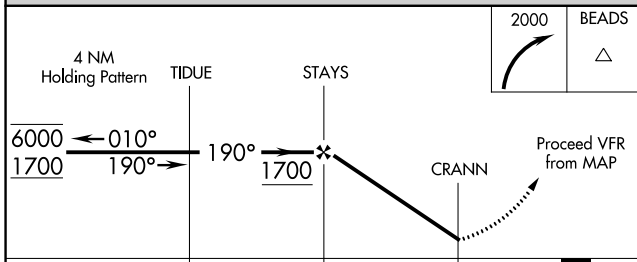

COPTER RNAV (GPS) 190°

SOUTHAMPTON (87N)

APP CRS	Rwy Idg	N/A
190°	Sfc Elev	39
	Apt Elev	5

RNP APCH.	MISSED APPROACH: Climbing right turn to 2000 direct BEADS and hold.
<p>▲ NA Procedure NA at night. Use Westhampton Beach altimeter setting.</p>	

FOK ASOS 119,925	NEW YORK APP CON 125,975	CTAF 122.9
----------------------------	------------------------------------	----------------------

CATEGORY	COPTER	
LNAV MDA	560-1	521 (600-1)

COPTER RNAV (GPS) 190°