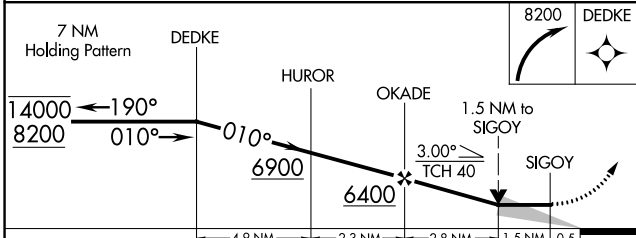

APP CRS	Rwy Idg	6200
010°	TDZE	4841
	Apt Elev	4868

RNAV (GPS) RWY 1

KANAB MUNI (KNB)

RNP APCH - GPS.	MISSED APPROACH: Climbing right turn to 8200 direct DEDKE and hold, continue climb-in-hold to 8200.
▼ ▲ Circling Rwy 19 NA at night. Circling NA for Cat C west of Rwy 1-19.	

AWOS-3 133.175	LOS ANGELES CENTER 124.2 343.6	UNICOM 122.8 (CTAF)

CATEGORY	A	B	C	D
RNAV MDA	5500-1	659 (700-1)	5800-3 959 (1000-3)	NA
CIRCLING	5500-1 632 (700-1)	6100-1½ 1232 (1300-1½)	6400-3 1532 (1600-3)	NA