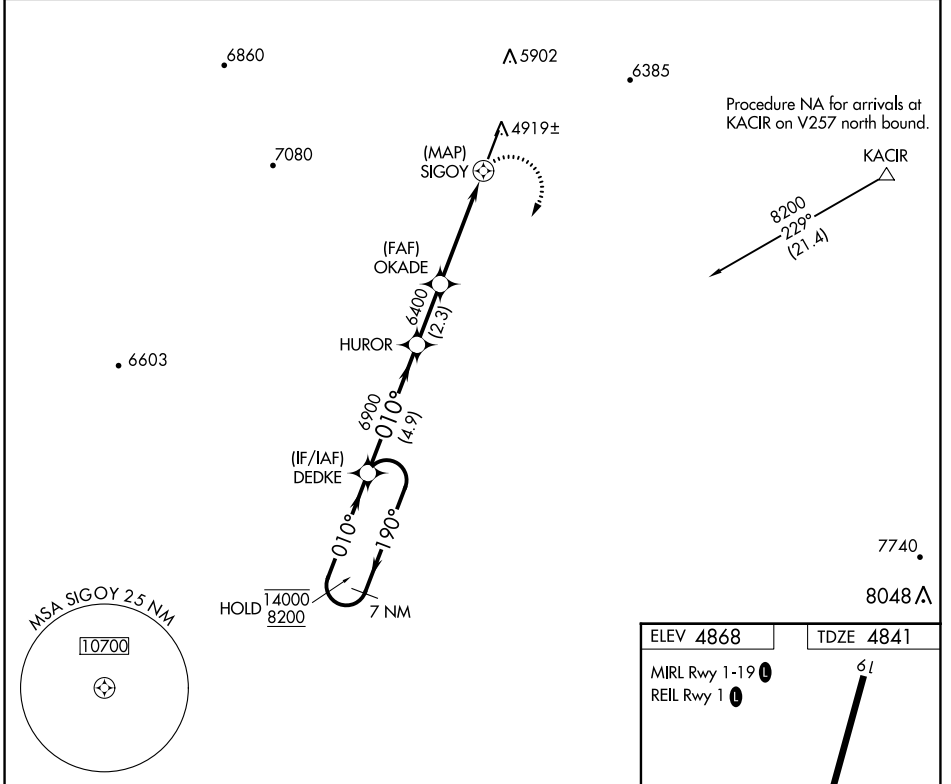

APP CRS	Rwy Idg	6200
010°	TDZE	4841
	Apt Elev	4868

RNAV (GPS) RWY 1

KANAB MUNI (KNB)

RNP APCH - GPS.	MISSED APPROACH: Climbing right turn to 8200 direct DEDKE and hold, continue climb-in-hold to 8200.
<p>▼</p> <p>▲</p> <p>Circling Rwy 19 NA at night. Circling NA for Cat C west of Rwy 1-19.</p>	

AWOS-3 133.175	LOS ANGELES CENTER 124.2 343.6	UNICOM 122.8 (CTAF)
--------------------------	--	-------------------------------

CATEGORY	A	B	C	D
RNAV MDA	5500-1	659 (700-1)	5800-3 959 (1000-3)	NA
CIRCLING	5500-1 632 (700-1)	6100-1½ 1232 (1300-1½)	6400-3 1532 (1600-3)	NA