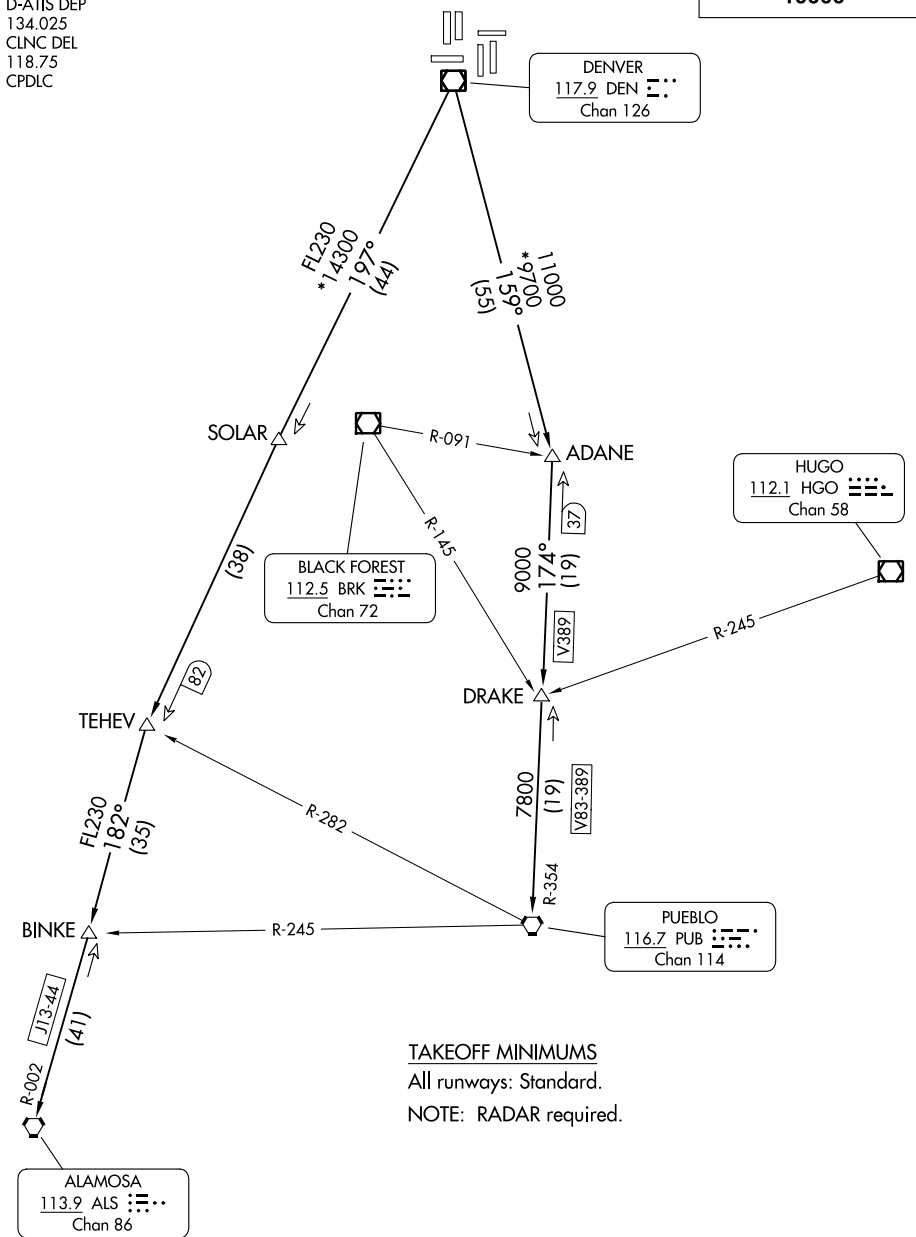

PIKES TWO DEPARTURE

AL-9077 (FAA)

DENVER INTL (DEN)
DENVER, COLORADO

DENVER DEP CON
128.45 251.075
D-ATIS DEP
134.025
CLNC DEL
118.75
CPDLC

**TOP ALTITUDE:
10000**

SW-1, 31 OCT 2024 to 28 NOV 2024

SW-1, 31 OCT 2024 to 28 NOV 2024

(CONTINUED ON FOLLOWING PAGE)

NOTE: Chart not to scale.