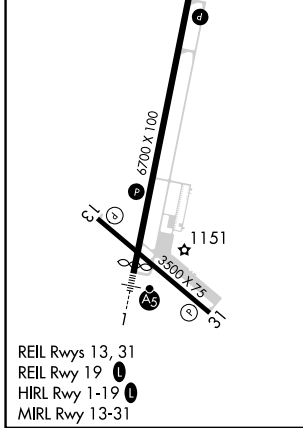

WAAS CH 93542 W19A	APP CRS 190°	Rwy ldg TDZE 1109 Apt Elev 1109
--	------------------------	---

RNAV (GPS) RWY 19

RICE LAKE RGNL/CARL'S FLD (R/PD)

RNP APCH.	MISSED APPROACH: Climb to 3200 direct HERRB and hold.
<p>Circling Rwy 13, 31 NA at night. For uncompensated Baro-VNAV systems, procedure NA below -17°C or above 54°C.</p>	

AWOS-3 120.525	MINNEAPOLIS CENTER 125.3 335.6	UNICOM 122.7 (CTAF) 0
--------------------------	--	---------------------------------

ELEV 1109	TDZE 1109
-----------	-----------

CATEGORY	A	B	C	D
LPV DA		1309-3/4	200 (200-3/4)	
LNAV/VNAV DA		1389-7/8	280 (300-7/8)	
LNAV MDA		1480-1	371 (400-1)	
CIRCLING	1580-1 471 (500-1)	1740-1 631 (700-1)	1740-1 3/4 631 (700-1 3/4)	1940-2 3/4 831 (900-2 3/4)