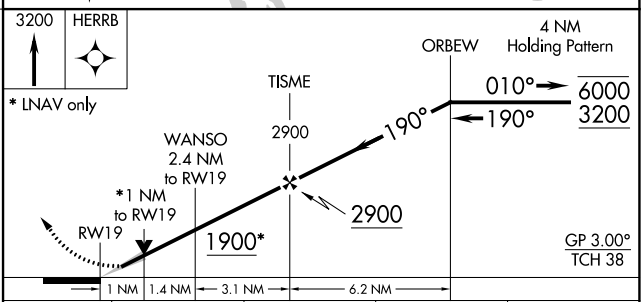

WAAS CH 93542 W19A	APP CRS 190°	Rwy ldg TDZE 1109 Apt Elev 1109
--	------------------------	---

RNAV (GPS) RWY 19

RICE LAKE RGNL/CARL'S FLD (R/PD)

RNP APCH.	MISSED APPROACH: Climb to 3200 direct HERRB and hold.
<p>Circling Rwy 13, 31 NA at night. For uncompensated Baro-VNAV systems, procedure NA below -17°C or above 54°C.</p>	

AWOS-3 120.525	MINNEAPOLIS CENTER 125.3 335.6	UNICOM 122.7 (CTAF) 0
--------------------------	--	---------------------------------

ELEV 1109	TDZE 1109
-----------	-----------

CATEGORY	A	B	C	D
LPV DA		1309-3/4	200 (200-3/4)	
LNAV/VNAV DA		1389-7/8	280 (300-7/8)	
LNAV MDA		1480-1	371 (400-1)	
CIRCLING	1580-1 471 (500-1)	1740-1 631 (700-1)	1740-1 3/4 631 (700-1 3/4)	1940-2 3/4 831 (900-2 3/4)