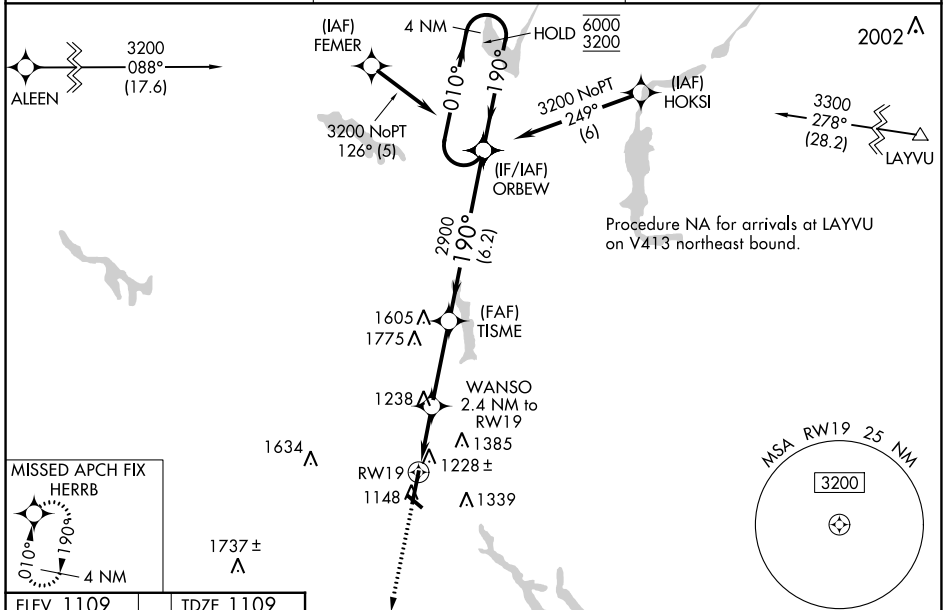

WAAS CH 93542 W19A	APP CRS 190°	Rwy ldg TDZE 1109 Apt Elev 1109
--	------------------------	---

RNAV (GPS) RWY 19

RICE LAKE RGNL/CARL'S FLD (R/PD)

RNP APCH.	MISSED APPROACH: Climb to 3200 direct HERRB and hold.
<p>Circling Rwy 13, 31 NA at night. For uncompensated Baro-VNAV systems, procedure NA below -17°C or above 54°C.</p>	

AWOS-3 120.525	MINNEAPOLIS CENTER 125.3 335.6	UNICOM 122.7 (CTAF) 0
--------------------------	--	---------------------------------

ELEV 1109	TDZE 1109
-----------	-----------

CATEGORY	A	B	C	D
LPV DA		1309-3/4	200 (200-3/4)	
LNAV/VNAV DA		1389-7/8	280 (300-7/8)	
LNAV MDA		1480-1	371 (400-1)	
CIRCLING	1580-1 471 (500-1)	1740-1 631 (700-1)	1740-1 3/4 631 (700-1 3/4)	1940-2 3/4 831 (900-2 3/4)

EC-3, 31 OCT 2024 to 28 NOV 2024

EC-3, 31 OCT 2024 to 28 NOV 2024