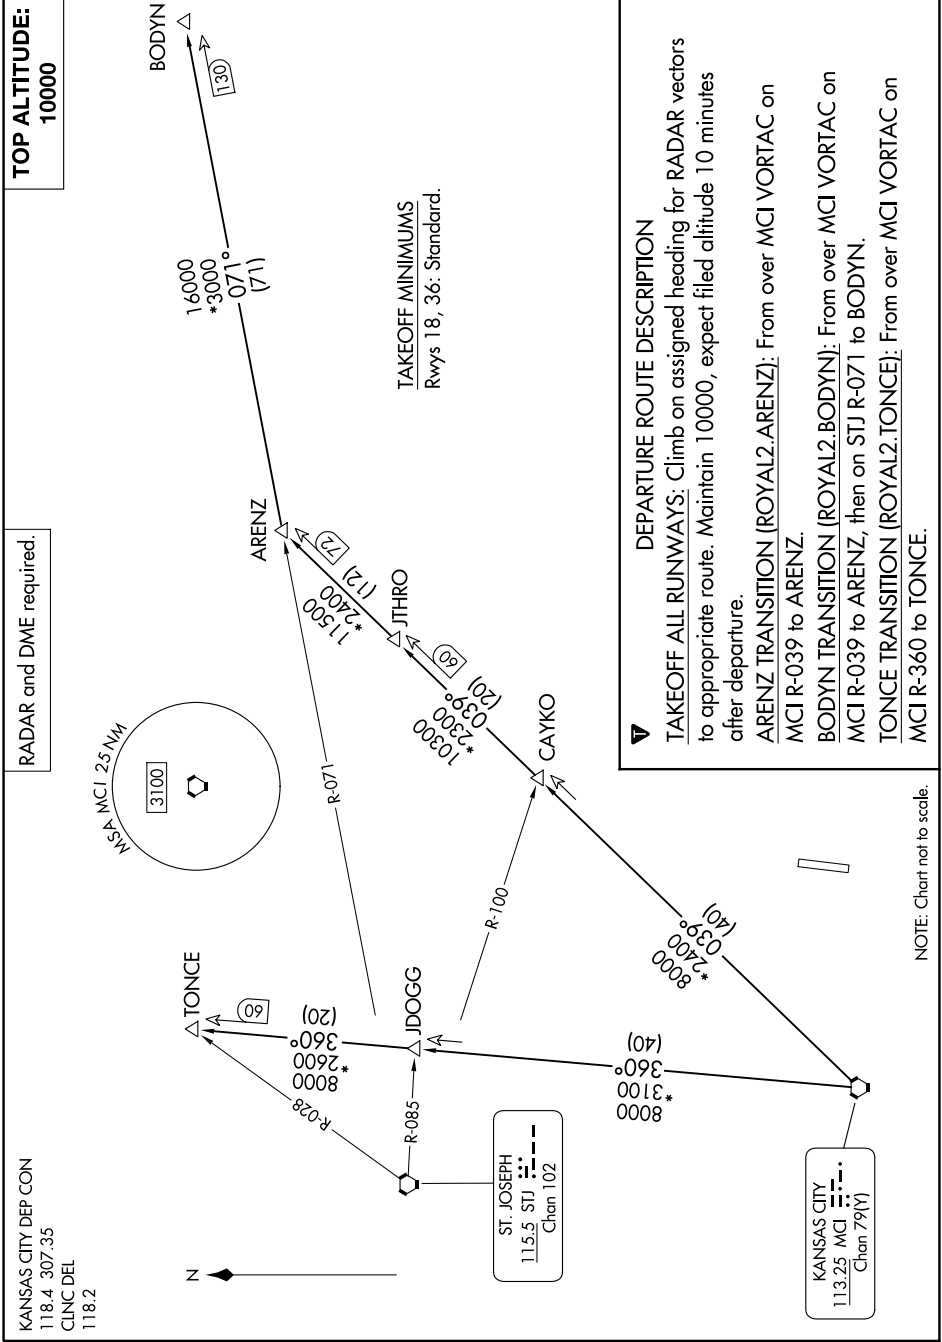

ROYAL TWO DEPARTURE

NC-3, 31 OCT 2024 to 28 NOV 2024

KANSAS CITY DEP CON
118.4 307.35
CLNC DEL
118.2

ST. JOSEPH
115.5 STJ
Chan 102

KANSAS CITY
113.25 MCI
Chan 79(Y)

NOTE: Chart not to scale.

NC-3, 31 OCT 2024 to 28 NOV 2024

ROYAL TWO DEPARTURE