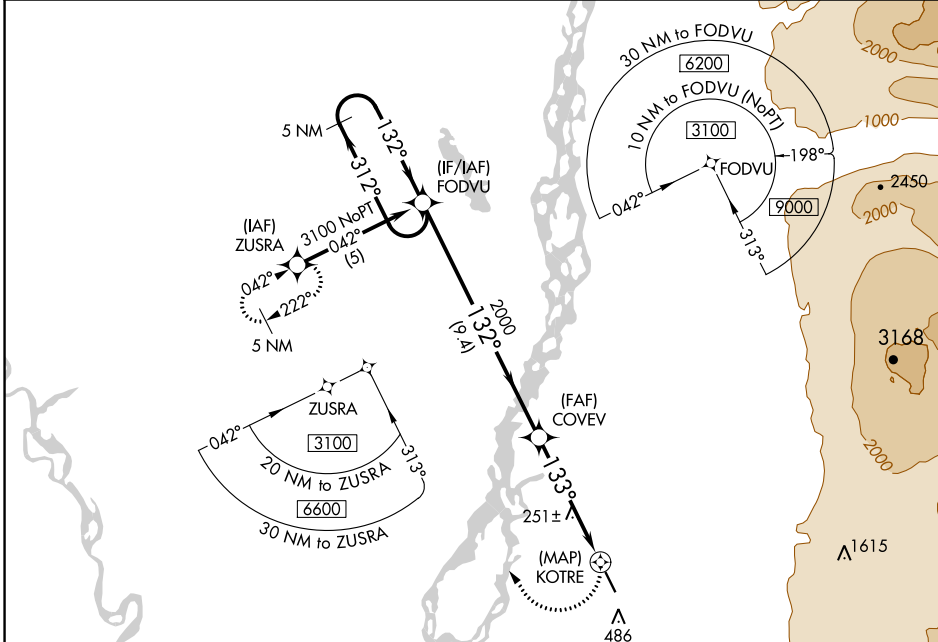

RNAV (GPS) RWY 13

WILLOW (UUO)(PAUO)

APP CRS 133°	Rwy Idg 4400
	TDZE 215
	Apt Elev 215

NA Use Wasilla altimeter setting.
 Procedure NA at night.
 DME/DME RNP-0.3 NA.

MISSED APPROACH: Climbing right turn to 3100 direct ZUSRA and hold.

IYS/PAWS AWOS-3P
135.25

ANCHORAGE CENTER
133.7 279.6

CTAF
122.8

ELEV 215	TDZE 215
----------	----------

CATEGORY	A	B	C	D
LNAV MDA	1220-1¼ 1005 (1100-1¼)	1220-1½ 1005 (1100-1½)	1220-3 1005 (1100-3)	NA
C CIRCLING	1220-1¼ 1005 (1100-1¼)	1220-1½ 1005 (1100-1½)	1220-3 1005 (1100-3)	NA

AK, 31 OCT 2024 to 26 DEC 2024

AK, 31 OCT 2024 to 26 DEC 2024