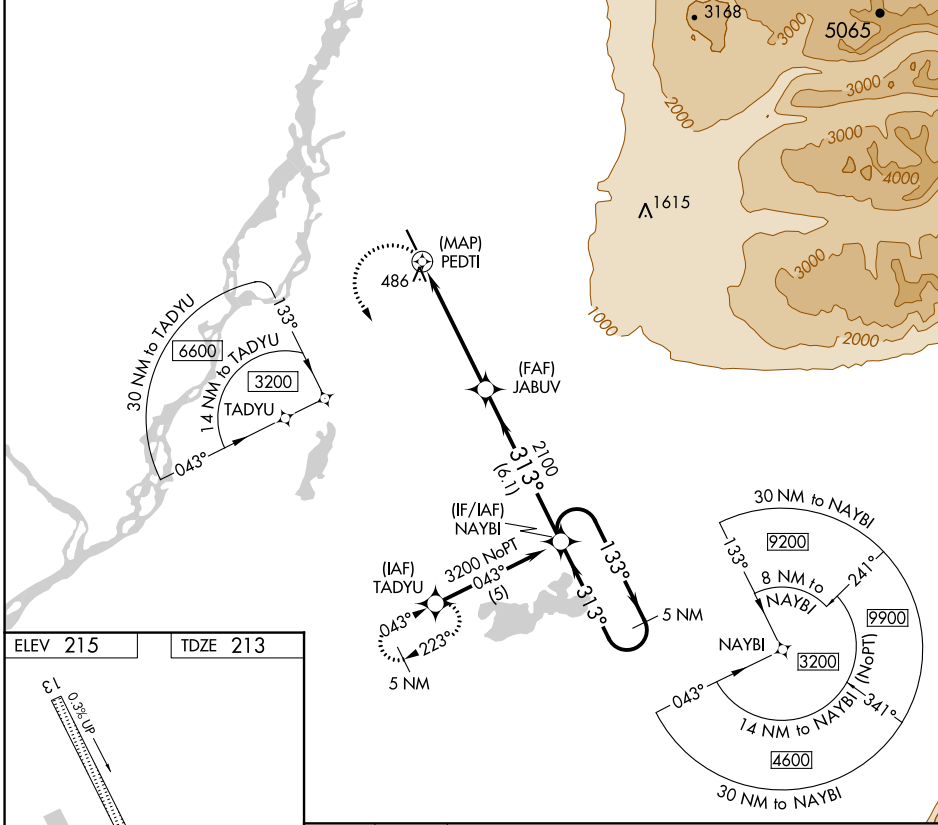

RNAV (GPS) RWY 31

WILLOW (UUO)(PAUO)

APP CRS 313°	Rwy ldg 4000
	TDZE 213
	Apt Elev 215

▼ Use Wasilla altimeter setting.
▲ NA Procedure NA at night.
 DME/DME RNP-0.3 NA.

MISSED APPROACH: Climbing left turn to 3200 direct TADYU and hold.

IYS/PAWS AWOS-3P 135.25	ANCHORAGE CENTER 133.7 279.6	CTAF 122.8
-----------------------------------	--	----------------------

ELEV 215	TDZE 213
----------	----------

CATEGORY	A	B	C	D
LNAV MDA	1220-1¼ 1007 (1100-1¼)	1220-1½ 1007 (1100-1½)	1220-3 1007 (1100-3)	NA
C CIRCLING	1220-1¼ 1005 (1100-1¼)	1220-1½ 1005 (1100-1½)	1220-3 1005 (1100-3)	NA

AK, 31 OCT 2024 to 26 DEC 2024

AK, 31 OCT 2024 to 26 DEC 2024