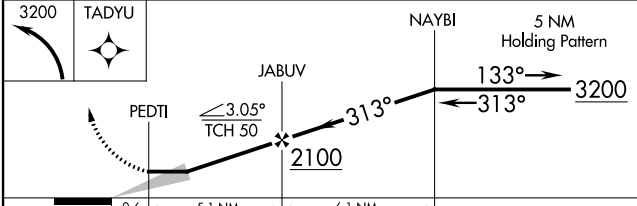

RNAV (GPS) RWY 31

WILLOW (UUO)(PAUO)

APP CRS 313°	Rwy ldg 4000
	TDZE 213
	Apt Elev 215

▼ Use Wasilla altimeter setting.
▲ NA Procedure NA at night.
 DME/DME RNP-0.3 NA.

MISSED APPROACH: Climbing left turn to 3200 direct TADYU and hold.

IYS/PAWS AWOS-3P 135.25	ANCHORAGE CENTER 133.7 279.6	CTAF 122.8
-----------------------------------	--	----------------------

ELEV 215	TDZE 213
----------	----------

CATEGORY	A	B	C	D
LNAV MDA	1220-1¼ 1007 (1100-1¼)	1220-1½ 1007 (1100-1½)	1220-3 1007 (1100-3)	NA
C CIRCLING	1220-1¼ 1005 (1100-1¼)	1220-1½ 1005 (1100-1½)	1220-3 1005 (1100-3)	NA