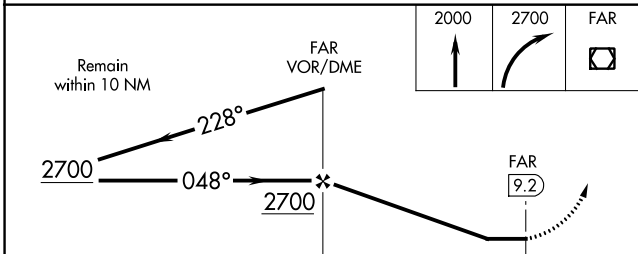

VOR/DME FAR 116.2 Chan 109	APP CRS 048°	Rwy Idg TDZE Apt Elev 918	N/A N/A 918
--	------------------------	---	--------------------------

MOORHEAD MUNI/FLORENCE KLINGENSMITH FLD (JKJ) **VOR-A**

⚠ MISSED APPROACH: Climb to 2000 then climbing right turn to 2700 direct FAR VOR/DME and hold.

AWOS-3 120.0	FARGO APP CON 120.4 377.15	GCO 121.725	UNICOM 123.0 (CTAF) 📞
------------------------	--------------------------------------	-----------------------	--

CATEGORY	A	B	C	D	FAF to MAP 9.2 NM					
CIRCLING	1740-1¼	822 (900-1¼)	NA		Knots	60	90	120	150	180
					Min:Sec	9:12	6:08	4:36	3:41	3:04