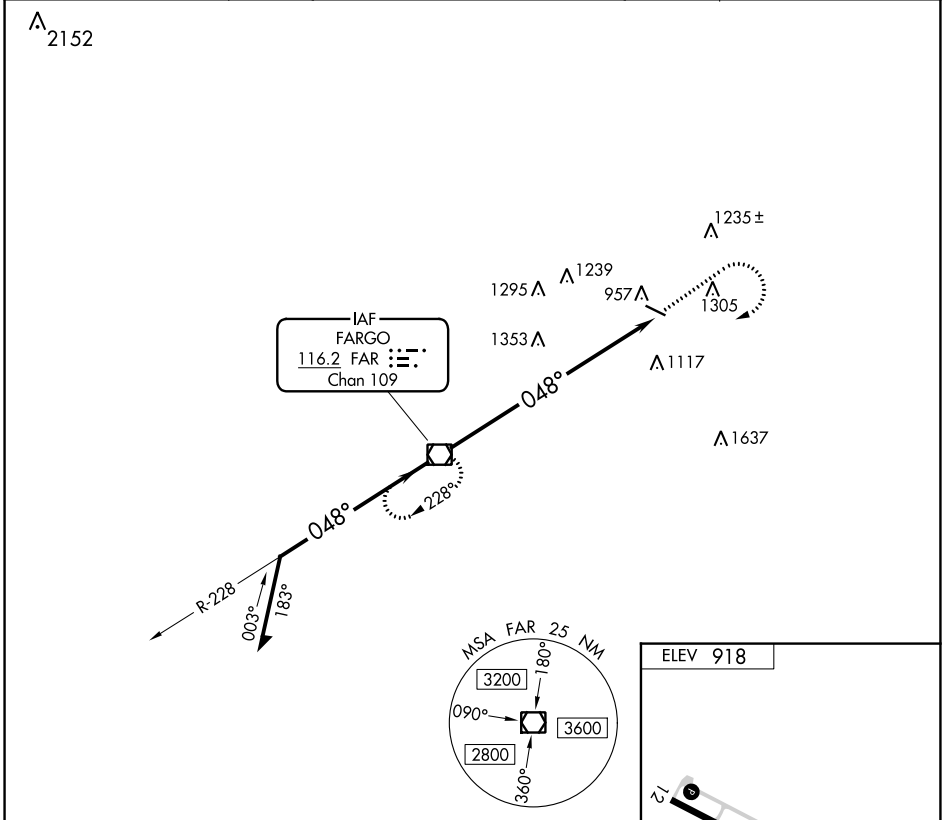

VOR/DME FAR 116.2 Chan 109	APP CRS 048°	Rwy Idg TDZE Apt Elev 918	N/A N/A 918
--	------------------------	---	--------------------------

MOORHEAD MUNI/FLORENCE KLINGENSMITH FLD (JKJ) **VOR-A**

⚠ MISSED APPROACH: Climb to 2000 then climbing right turn to 2700 direct FAR VOR/DME and hold.

AWOS-3 120.0	FARGO APP CON 120.4 377.15	GCO 121.725	UNICOM 123.0 (CTAF) 📞
------------------------	--------------------------------------	-----------------------	--

CATEGORY	A	B	C	D	FAF to MAP 9.2 NM					
CIRCLING	1740-1¼	822 (900-1¼)	NA		Knots	60	90	120	150	180
					Min:Sec	9:12	6:08	4:36	3:41	3:04

NC-1, 31 OCT 2024 to 28 NOV 2024

NC-1, 31 OCT 2024 to 28 NOV 2024