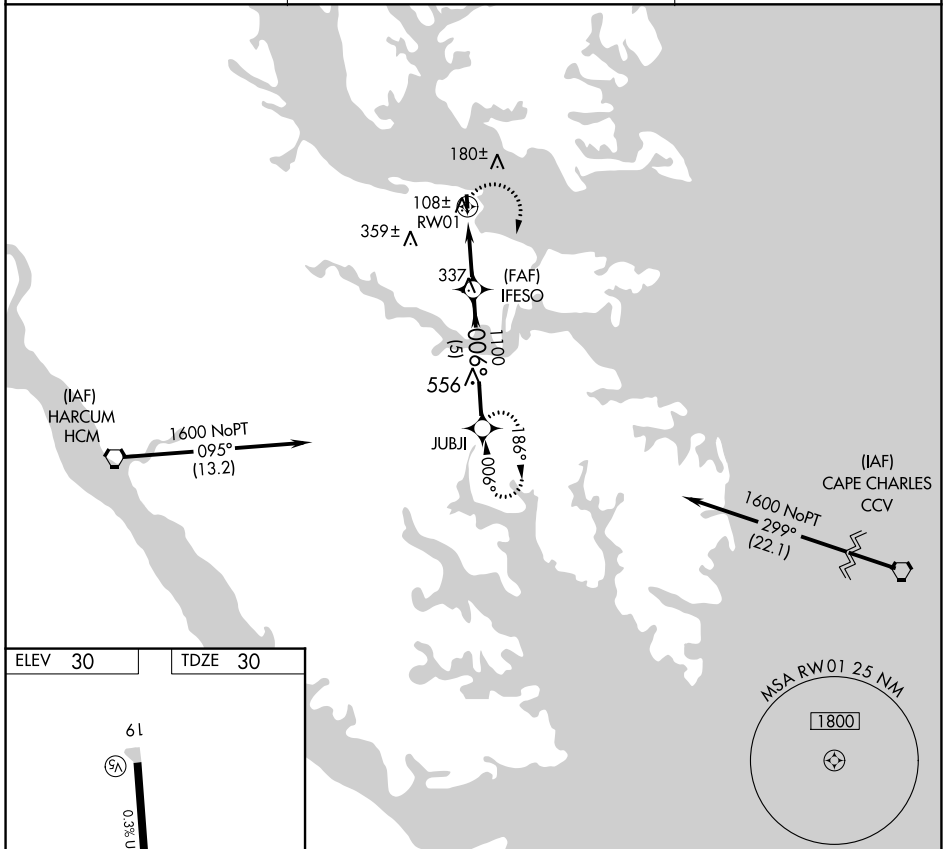

APP CRS	Rwy Idg	<b>2042</b>
<b>006°</b>	TDZE	<b>30</b>
	Apt Elev	<b>30</b>

# GPS RWY 1

HUMMEL FLD (W75)

**NA** Use Newport News/Williamsburg Intl altimeter setting.  
 Procedure NA at night.

MISSED APPROACH: Climbing right turn to 1600 direct JUBJI WP and hold.

AWOS-3 <b>118.45</b>	NORFOLK APP CON <b>126.05 370.925</b>	UNICOM <b>123.0 (CTAF)</b>
-------------------------	--	-------------------------------

CATEGORY	A	B	C	D
S-1	1040-3	1010 (1100-3)		NA
CIRCLING	1040-3	1010 (1100-3)		NA

NE-3, 31 OCT 2024 to 28 NOV 2024

NE-3, 31 OCT 2024 to 28 NOV 2024