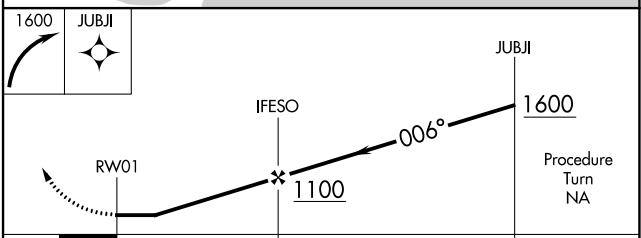

# GPS RWY 1

HUMMEL FLD (W75)

**NA** Use Newport News/Williamsburg Intl altimeter setting.  
 Procedure NA at night.

MISSED APPROACH: Climbing right turn to 1600 direct JUBJI WP and hold.

AWOS-3 <b>118.45</b>	NORFOLK APP CON <b>126.05 370.925</b>	UNICOM <b>123.0 (CTAF)</b>
-------------------------	--	-------------------------------