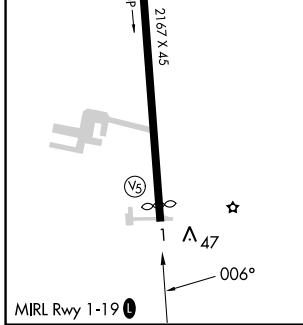

# GPS RWY 1

HUMMEL FLD (W75)

**NA** Use Newport News/Williamsburg Intl altimeter setting.  
 Procedure NA at night.

MISSED APPROACH: Climbing right turn to 1600 direct JUBJI WP and hold.

AWOS-3 <b>118.45</b>	NORFOLK APP CON <b>126.05 370.925</b>	UNICOM <b>123.0 (CTAF)</b>
-------------------------	--	-------------------------------