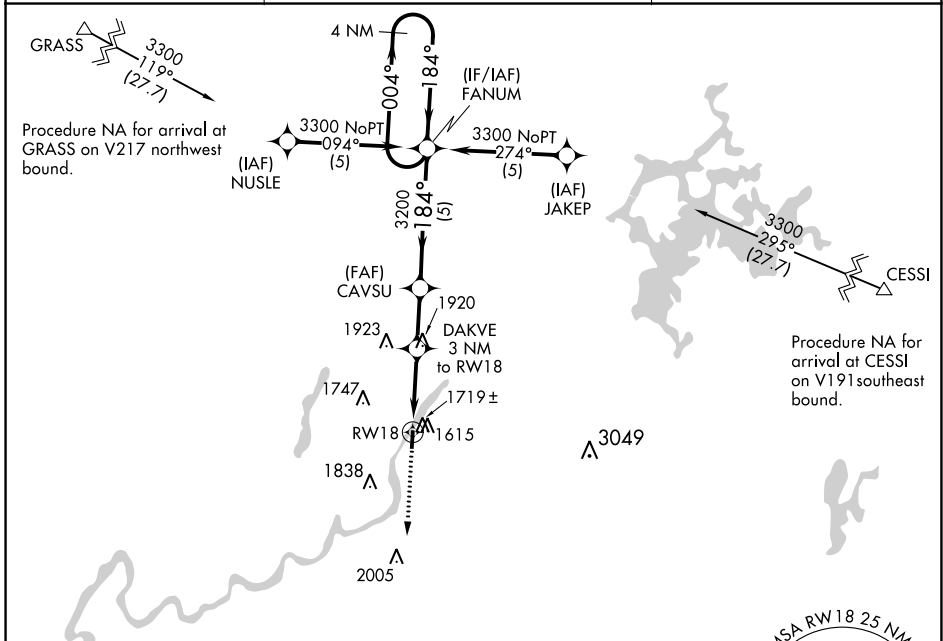

APP CRS	Rwy Idg	3200
184°	TDZE	1494
	Apt Elev	1501

RNAV (GPS) RWY 18

PARK FALLS MUNI (PKF)

▼ Use Phillips altimeter setting. DME/DME ▲ NA RNP-0.3 NA. Procedure NA at night.	MISSED APPROACH: Climb to 3200 direct FARIM WP and hold.

PBH AWOS-3 125.875	MINNEAPOLIS CENTER 133.65 281.5	CTAF 122.9 0

EC-3, 31 OCT 2024 to 28 NOV 2024

EC-3, 31 OCT 2024 to 28 NOV 2024