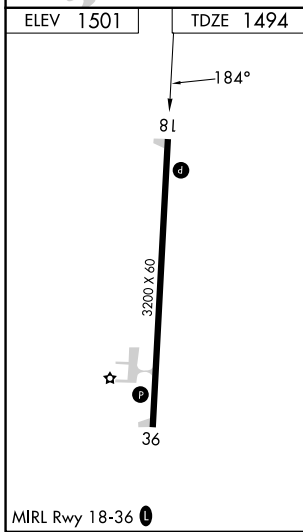

APP CRS	Rwy Idg	3200
184°	TDZE	1494
	Apt Elev	1501

RNAV (GPS) RWY 18

PARK FALLS MUNI (PKF)

▼ Use Phillips altimeter setting. DME/DME ▲ NA RNP-0.3 NA. Procedure NA at night.	MISSED APPROACH: Climb to 3200 direct FARIM WP and hold.

PBH AWOS-3 125.875	MINNEAPOLIS CENTER 133.65 281.5	CTAF 122.9 0

EC-3, 31 OCT 2024 to 28 NOV 2024

EC-3, 31 OCT 2024 to 28 NOV 2024