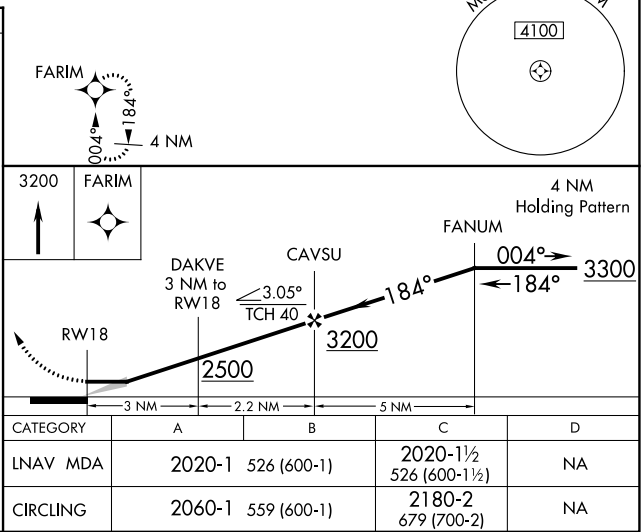

APP CRS	Rwy Idg	3200
184°	TDZE	1494
	Apt Elev	1501

RNAV (GPS) RWY 18

PARK FALLS MUNI (PKF)

▼ Use Phillips altimeter setting. DME/DME ▲ NA RNP-0.3 NA. Procedure NA at night.	MISSED APPROACH: Climb to 3200 direct FARIM WP and hold.

PBH AWOS-3 125.875	MINNEAPOLIS CENTER 133.65 281.5	CTAF 122.9 0

EC-3, 31 OCT 2024 to 28 NOV 2024

EC-3, 31 OCT 2024 to 28 NOV 2024