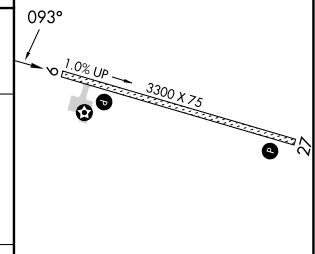

▲ MISSED APPROACH: Climb to 3400 direct IHNIT and hold, continue climb-in-hold to 3400.

AWOS-3P 118.525	ANCHORAGE CENTER 132.75 282.35	DILLINGHAM RADIO 122.55	CTAF 122.9 0
---------------------------	--	-----------------------------------	------------------------