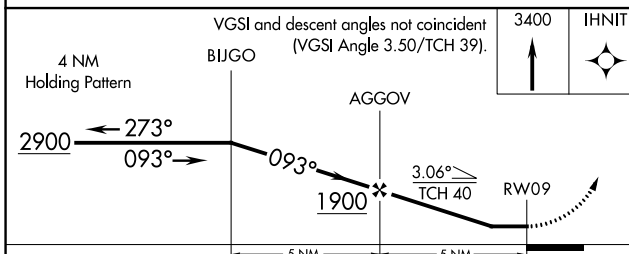

APP CRS	Rwy Idg	3300
093°	TDZE	272
	Apt Elev	274

RNAV (GPS) RWY 9

KOLIGANEK (JZZ) (PAJZ)

RNP APCH - GPS.

▼ When local altimeter setting not received, use new Stuyahok altimeter setting and increase all MDA 60 feet. Rwy 9 helicopter visibility reduction below 1 SM NA. Procedure NA at night.

▲ MISSED APPROACH: Climb to 3400 direct IHNIT and hold, continue climb-in-hold to 3400.

AWOS-3P 118.525	ANCHORAGE CENTER 132.75 282.35	DILLINGHAM RADIO 122.55	CTAF 122.9 0
---------------------------	--	-----------------------------------	------------------------