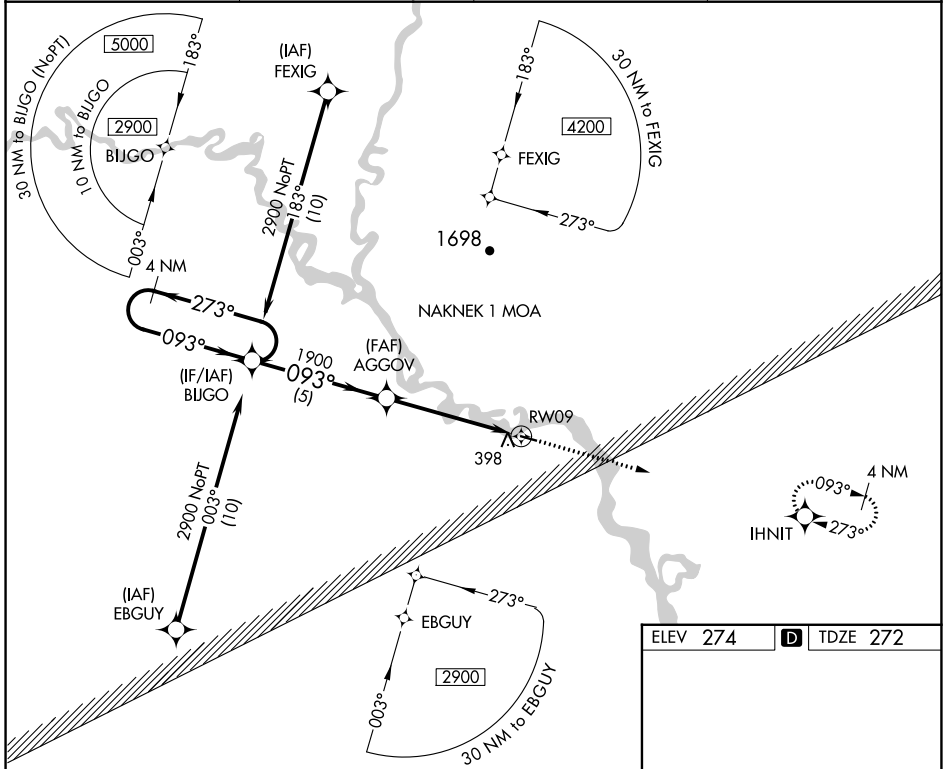

APP CRS	Rwy Idg	3300
093°	TDZE	272
	Apt Elev	274

RNAV (GPS) RWY 9

KOLIGANEK (JZZ) (PAJZ)

RNP APCH - GPS.

▼ When local altimeter setting not received, use new Stuyahok altimeter setting and increase all MDA 60 feet. Rwy 9 helicopter visibility reduction below 1 SM NA. Procedure NA at night.

▲ MISSED APPROACH: Climb to 3400 direct IHNIT and hold, continue climb-in-hold to 3400.

AWOS-3P 118.525	ANCHORAGE CENTER 132.75 282.35	DILLINGHAM RADIO 122.55	CTAF 122.9 0
---------------------------	--	-----------------------------------	------------------------

CATEGORY	A	B	C	D
LNVA MDA	720-1	448 (500-1)		NA
C CIRCLING	720-1 446 (500-1)	740-1 466 (500-1)		NA

MIRL Rwy 9-27 0

AK, 31 OCT 2024 to 26 DEC 2024

AK, 31 OCT 2024 to 26 DEC 2024