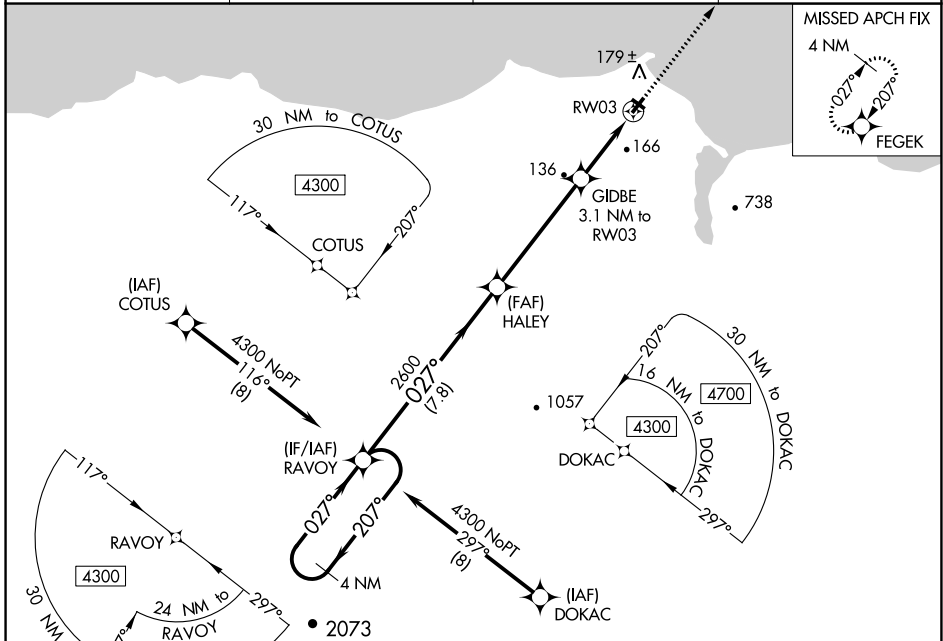

WAAS CH 97341 W03A	APP CRS 027°	Rwy Idg TDZE 25 Apt Elev 30	3320
--	------------------------	---	-------------

RNAV (GPS) RWY 3

DEERING (DEE) (PADE)

⚠ Circling to Rwy 12, 30 NA at night. For uncompensated Baro-VNAV systems, LNAV/VNAV NA below -19°C (-2°F) or above 54°C (130°F). MISSED APPROACH: Climb to 3700 direct FEGEK and hold, continue climb-in-hold to 3700.

❄ -39°C DME/DME RNP-0.3 NA.

ASOS 135.5	ANCHORAGE CENTER 119.2 263.0	KOTZEBUE RADIO 122.25	CTAF 122.9
----------------------	--	---------------------------------	----------------------

CATEGORY	A	B	C	D
LPV DA	275-1	250 (300-1)		NA
LNAV/VNAV DA	275-1	250 (300-1)		NA
LNAV MDA	420-1	395 (400-1)	420-1½ 395 (400-1½)	NA
C CIRCLING	680-1 650 (700-1)	840-1 810 (900-1)	840-2¼ 810 (900-2¼)	NA

AK, 31 OCT 2024 to 26 DEC 2024

AK, 31 OCT 2024 to 26 DEC 2024