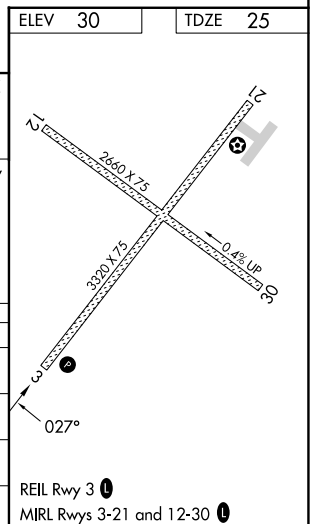

WAAS CH 97341 W03A	APP CRS 027°	Rwy Idg TDZE 25 Apt Elev 30	3320

RNAV (GPS) RWY 3

DEERING (DEE) (PADE)

⚠ Circling to Rwy 12, 30 NA at night. For uncompensated Baro-VNAV systems, LNAV/VNAV NA below -19°C (-2°F) or above 54°C (130°F). MISSED APPROACH: Climb to 3700 direct FEGEK and hold, continue climb-in-hold to 3700.

❄ -39°C DME/DME RNP-0.3 NA.

ASOS 135.5	ANCHORAGE CENTER 119.2 263.0	KOTZEBUE RADIO 122.25	CTAF 122.9

CATEGORY	A	B	C	D
LPV DA	275-1	250 (300-1)		NA
LNAV/VNAV DA	275-1	250 (300-1)		NA
LNAV MDA	420-1	395 (400-1)	420-1½ 395 (400-1½)	NA
C CIRCLING	680-1 650 (700-1)	840-1 810 (900-1)	840-2¼ 810 (900-2¼)	NA

AK, 31 OCT 2024 to 26 DEC 2024

AK, 31 OCT 2024 to 26 DEC 2024