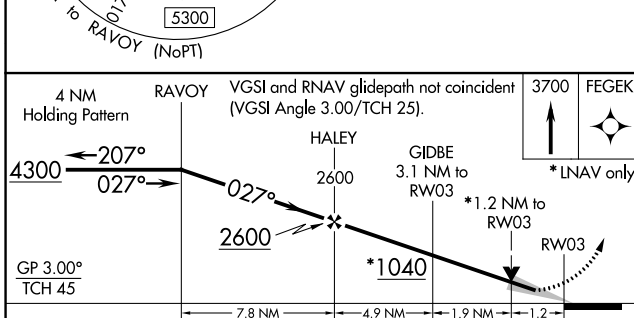

WAAS CH 97341 W03A	APP CRS 027°	Rwy Idg TDZE 25 Apt Elev 30	3320
--	------------------------	---	-------------

RNAV (GPS) RWY 3

DEERING (DEE) (PADE)

⚠ Circling to Rwy 12, 30 NA at night. For uncompensated Baro-VNAV systems, LNAV/VNAV NA below -19°C (-2°F) or above 54°C (130°F). MISSED APPROACH: Climb to 3700 direct FEGEK and hold, continue climb-in-hold to 3700.

❄ -39°C DME/DME RNP-0.3 NA.

ASOS 135.5	ANCHORAGE CENTER 119.2 263.0	KOTZEBUE RADIO 122.25	CTAF 122.9
----------------------	--	---------------------------------	----------------------

CATEGORY	A	B	C	D
LPV DA	275-1	250 (300-1)		NA
LNAV/VNAV DA	275-1	250 (300-1)		NA
LNAV MDA	420-1	395 (400-1)	420-1½ 395 (400-1½)	NA
C CIRCLING	680-1 650 (700-1)	840-1 810 (900-1)	840-2¼ 810 (900-2¼)	NA