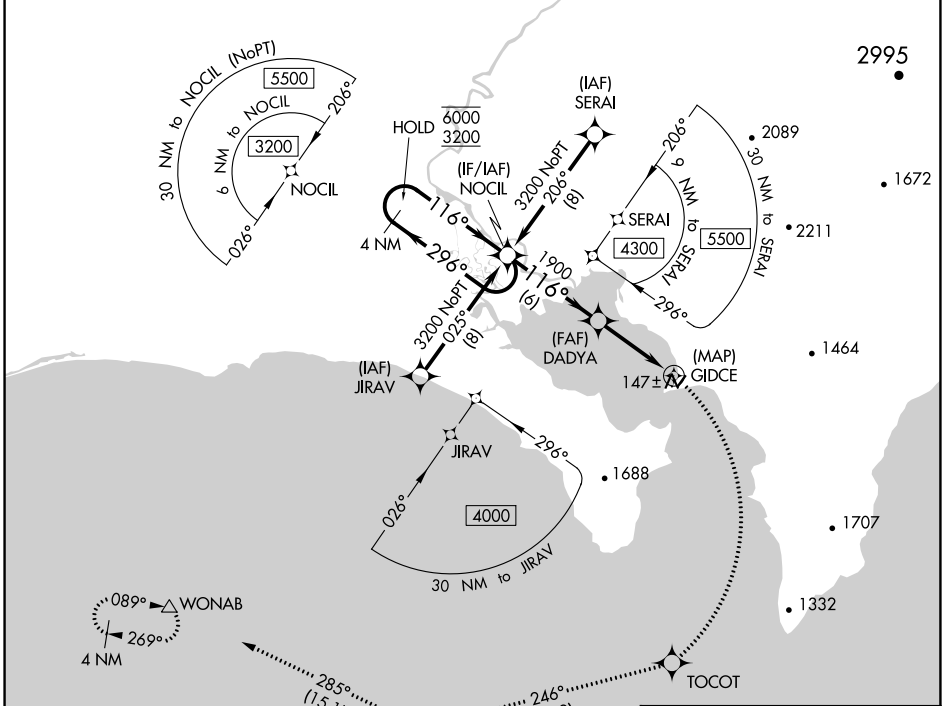

APP CRS 116°	Rwy Idg TDZE Apt Elev	N/A N/A 57
------------------------	-----------------------------	---------------------------------------

RNAV (GPS)-A

GOLOVIN (GLV) (PAGL)

RNP APCH.		MISSED APPROACH: Climbing right turn to 3000 direct TOCOT and on track 246° to FEMEB and on track 285° to WONAB and hold.	
<p>Circling NA southeast of Rwy 3-21.</p>		AWOS-3P 135.75	ANCHORAGE CENTER 133.3 290.4
		NOME RADIO 122.05	CTAF 122.9

4 NM Holding Pattern	NOCIL	3000	TOCOT	tr 246°	FEMEB	tr 285°	WONAB
	6000 ← 296°						
	3200						
		DADYA			GIDCE		
		1900					
		6 NM	5 NM				
CATEGORY	A	B	C	D			
CIRCLING	480-1 423 (500-1)	520-1 463 (500-1)	680-1¾ 623 (700-1¾)	1000-3 943 (1000-3)			

AK, 31 OCT 2024 to 26 DEC 2024

AK, 31 OCT 2024 to 26 DEC 2024