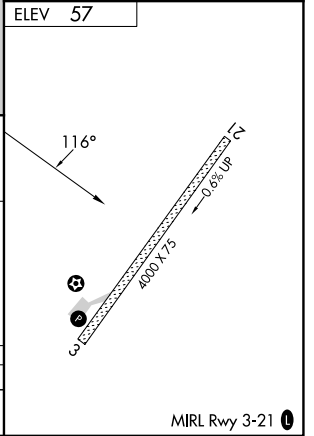

APP CRS 116°	Rwy Idg TDZE Apt Elev	N/A N/A 57
------------------------	-----------------------------	---------------------------------------

RNAV (GPS)-A

GOLOVIN (GLV) (PAGL)

RNP APCH.		MISSED APPROACH: Climbing right turn to 3000 direct TOCOT and on track 246° to FEMEB and on track 285° to WONAB and hold.	
<p>Circling NA southeast of Rwy 3-21.</p>		AWOS-3P 135.75	ANCHORAGE CENTER 133.3 290.4
		NOME RADIO 122.05	CTAF 122.9

4 NM Holding Pattern	NOCIL	3000	TOCOT	tr 246°	FEMEB	tr 285°	WONAB
	6000 ← 296°						
	3200						
		DADYA			GIDCE		
		1900					
		6 NM	5 NM				
CATEGORY	A	B	C	D			
CIRCLING	480-1 423 (500-1)	520-1 463 (500-1)	680-1¾ 623 (700-1¾)	1000-3 943 (1000-3)			