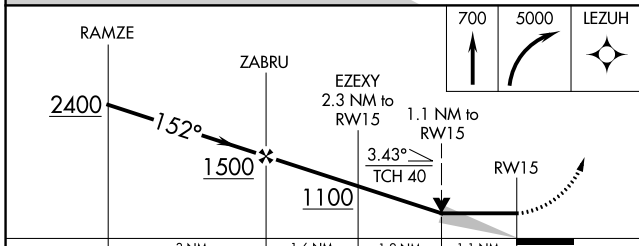

WAAS CH 82331 W15A	APP CRS 152°	Rwy Idg TDZE Apt Elev	3000 267 267
--	------------------------	-----------------------------	---

RNAV (GPS) RWY 15

WHITE MOUNTAIN (WMO) (P A W M)

RNP APCH.		MISSED APPROACH: Climb to 700 then climbing right turn to 5000 direct LEZUH and hold, continue climb-in-hold to 5000.	
Circling NA northeast of Rwy 15-33.			
AWOS-3P 121.45	ANCHORAGE CENTER 133.3 290.4	NOME RADIO 122.05	CTAF 122.9

ELEV 267	TDZE 267
----------	----------

CATEGORY	A	B	C	D
LP MDA	660-1	393 (400-1)	660-1½ 393 (400-1½)	NA
LNAV MDA	800-1	533 (600-1)	800-1½ 533 (600-1½)	NA
CIRCLING	800-1	533 (600-1)	1080-2½ 813 (900-2½)	NA