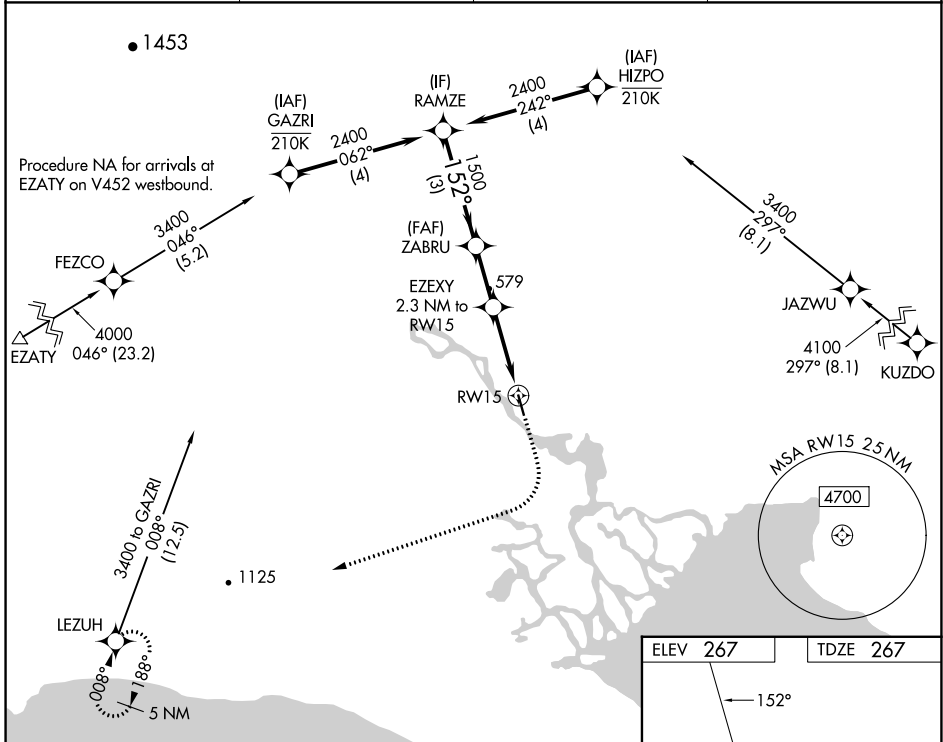

WAAS CH 82331 W15A	APP CRS 152°	Rwy Idg TDZE Apt Elev	3000 267 267
--	------------------------	-----------------------------	---

RNAV (GPS) RWY 15

WHITE MOUNTAIN (WMO) (P A W M)

RNP APCH.		MISSED APPROACH: Climb to 700 then climbing right turn to 5000 direct LEZUH and hold, continue climb-in-hold to 5000.	
Circling NA northeast of Rwy 15-33.			
AWOS-3P 121.45	ANCHORAGE CENTER 133.3 290.4	NOME RADIO 122.05	CTAF 122.9

ELEV 267	TDZE 267
----------	----------

CATEGORY	A	B	C	D
LP MDA	660-1	393 (400-1)	660-1½ 393 (400-1½)	NA
LNAV MDA	800-1	533 (600-1)	800-1½ 533 (600-1½)	NA
CIRCLING	800-1	533 (600-1)	1080-2½ 813 (900-2½)	NA

MIRL Rwy 15-33

AK, 31 OCT 2024 to 26 DEC 2024

AK, 31 OCT 2024 to 26 DEC 2024