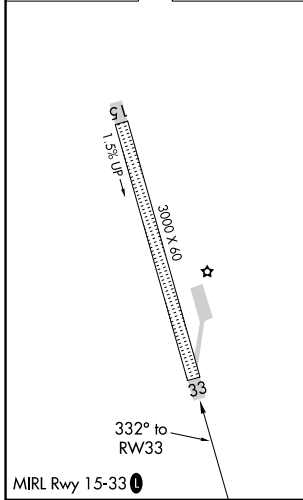

CATEGORY	A	B	C	D
LPV DA		517-1 250 (300-1)		NA
LNAV MDA		600-1 333 (400-1)		NA
CIRCLING	620-1 353 (400-1)	720-1 453 (500-1)	1080-2½ 813 (900-2½)	NA