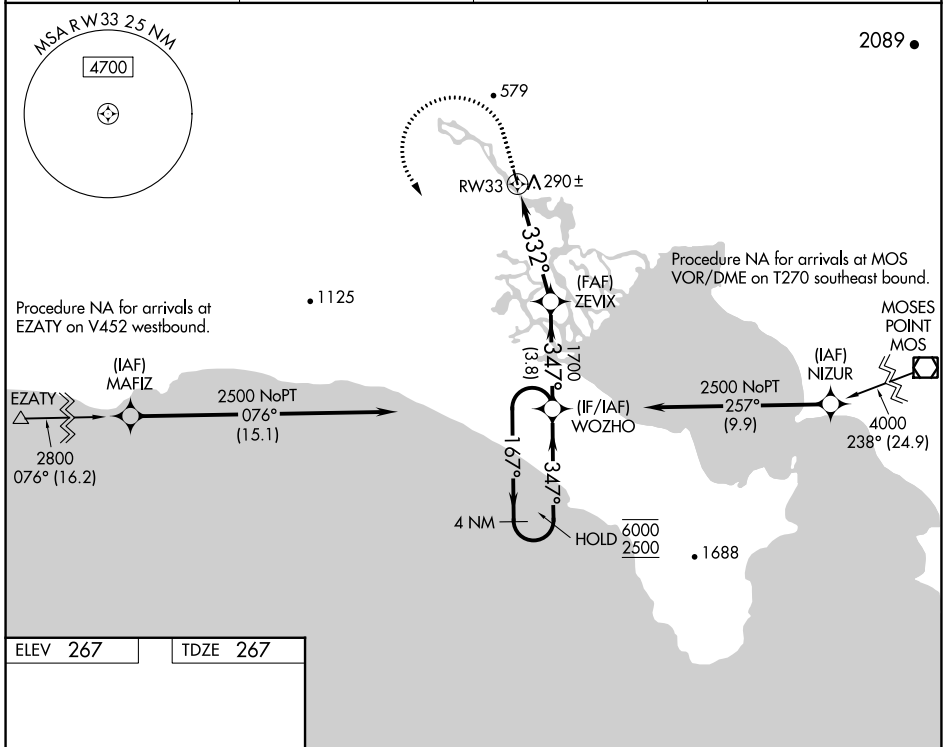

WAAS CH <b>97743</b> <b>W33A</b>	APP CRS <b>332°</b>	Rwy ldg <b>3000</b> TDZE <b>267</b> Apt Elev <b>267</b>
--	------------------------	---

# RNAV (GPS) RWY 33

WHITE MOUNTAIN (WMO) (P A W M)

RNP APCH.		MISSED APPROACH: Climb to 1100 then climbing left turn to 2500 direct WOZHO and hold.	
Circling NA northeast of Rwy 15-33.		AWOS-3P <b>121.45</b>	ANCHORAGE CENTER <b>133.3 290.4</b>
		NOME RADIO <b>122.05</b>	CTAF <b>122.9 0</b>

AK, 31 OCT 2024 to 26 DEC 2024

AK, 31 OCT 2024 to 26 DEC 2024

ELEV 267	TDZE 267
----------	----------

CATEGORY	A	B	C	D
LPV DA		517-1 250 (300-1)		NA
LNAV MDA		600-1 333 (400-1)		NA
CIRCLING	620-1 353 (400-1)	720-1 453 (500-1)	1080-2½ 813 (900-2½)	NA