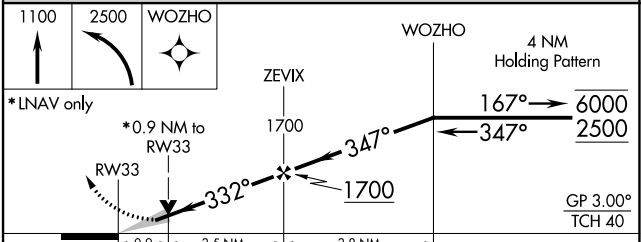

# RNAV (GPS) RWY 33

WHITE MOUNTAIN (WMO) (P A W M)

RNP APCH.		MISSED APPROACH: Climb to 1100 then climbing left turn to 2500 direct WOZHO and hold.	
Circling NA northeast of Rwy 15-33.		AWOS-3P <b>121.45</b>	ANCHORAGE CENTER <b>133.3 290.4</b>
		NOME RADIO <b>122.05</b>	CTAF <b>122.9 0</b>

AK, 31 OCT 2024 to 26 DEC 2024

AK, 31 OCT 2024 to 26 DEC 2024

ELEV 267	TDZE 267
----------	----------

CATEGORY	A	B	C	D
LPV DA		517-1 250 (300-1)		NA
LNAV MDA		600-1 333 (400-1)		NA
CIRCLING	620-1 353 (400-1)	720-1 453 (500-1)	1080-2½ 813 (900-2½)	NA