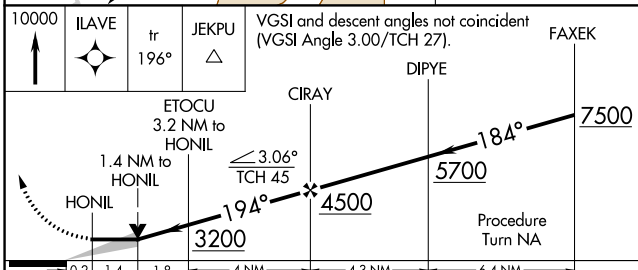

APP CRS 194°	Rwy Idg 4500 TDZE 2092 Apt Elev 2092
------------------------	---

RNAV (GPS) RWY 20

ARCTIC VILLAGE (ARC)(PARC)

-37°C	DME/DME RNP-0.3 NA. If local altimeter setting not received, procedure NA.	MISSED APPROACH: Climb to 10000 direct ILAVE and via 196° track to JEKPU and hold, continue climb-in-hold to 10000.
-------	---	---

AWOS-3P 135.75	ANCHORAGE CENTER 135.0 225.4	FAIRBANKS RADIO 122.05	CTAF 122.9
--------------------------	--	----------------------------------	----------------------

ELEV	2092	TDZE	2092
------	------	------	------