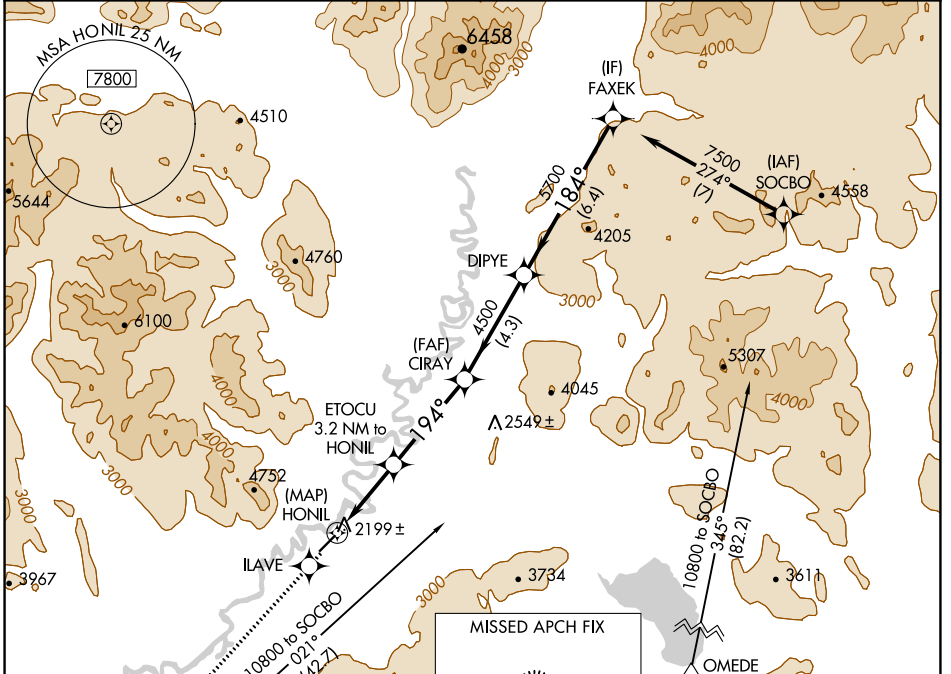

APP CRS 194°	Rwy Idg 4500 TDZE 2092 Apt Elev 2092
------------------------	---

RNAV (GPS) RWY 20

ARCTIC VILLAGE (ARC)(PARC)

-37°C	DME/DME RNP-0.3 NA. If local altimeter setting not received, procedure NA.	MISSED APPROACH: Climb to 10000 direct ILAVE and via 196° track to JEKPU and hold, continue climb-in-hold to 10000.
-------	---	---

AWOS-3P 135.75	ANCHORAGE CENTER 135.0 225.4	FAIRBANKS RADIO 122.05	CTAF 122.9
--------------------------	--	----------------------------------	----------------------

ELEV	2092	TDZE	2092
------	------	------	------

CATEGORY	A	B	C	D
LNVA MDA	2600-1	508 (600-1)		NA
CIRCLING	2700-1 608 (700-1)	2900-1 808 (900-1)		NA

REIL Rwy 20

MIRL Rwy 2-20

AK, 31 OCT 2024 to 26 DEC 2024

AK, 31 OCT 2024 to 26 DEC 2024