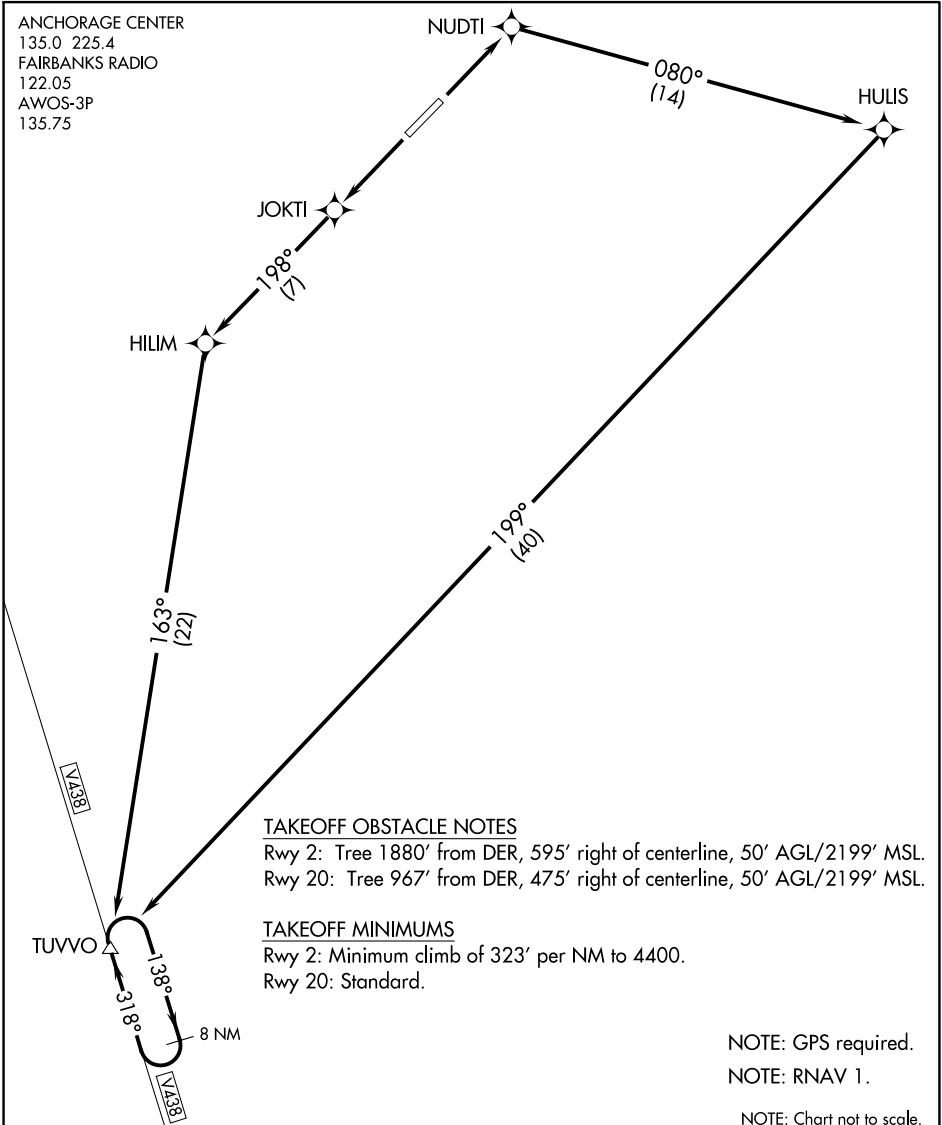

(TUVVO1.TUVVO) 23278

TUVVO ONE DEPARTURE (OBSTACLE) (RNAV)

ARCTIC VILLAGE (ARC)(PARC)
AL-10232 (FAA) ARCTIC VILLAGE, ALASKA

ANCHORAGE CENTER
135.0 225.4
FAIRBANKS RADIO
122.05
AWOS-3P
135.75

DEPARTURE ROUTE DESCRIPTION

TAKEOFF RUNWAY 2: Climb to 10000 direct NUDTI, and via 080° track to HULIS, and right turn via 199° track to TUVVO, thence. . . .

TAKEOFF RUNWAY 20: Climb to 10000 direct JOKTI, then via depicted route to TUVVO, thence. . . .

. . . . climb in holding (if required) at TUVVO before proceeding via assigned route and altitude.

TUVVO ONE DEPARTURE (OBSTACLE) (RNAV)

(TUVVO1.TUVVO) 16FEB06

ARCTIC VILLAGE, ALASKA
ARCTIC VILLAGE (ARC)(PARC)

AK, 31 OCT 2024 to 26 DEC 2024

AK, 31 OCT 2024 to 26 DEC 2024