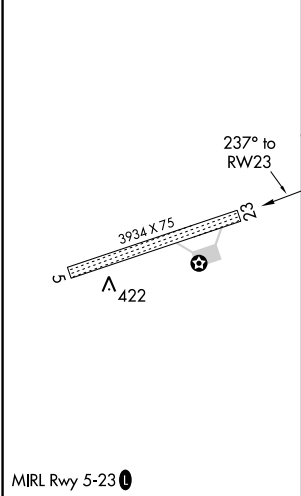

CATEGORY	A	B	C	D
LNAV MDA	940-1	575 (600-1)	940-1½ 575 (600-1½)	NA
CIRCLING	940-1	575 (600-1)	940-1½ 575 (600-1½)	NA

AK, 31 OCT 2024 to 26 DEC 2024

AK, 31 OCT 2024 to 26 DEC 2024