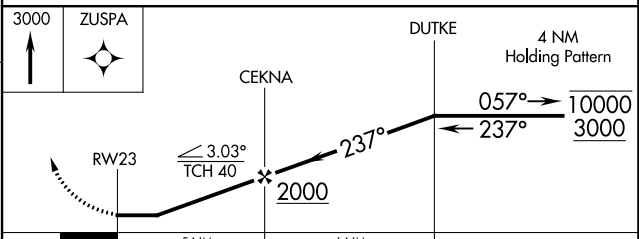

CATEGORY	A	B	C	D
LNAV MDA	940-1	575 (600-1)	940-1½ 575 (600-1½)	NA
CIRCLING	940-1	575 (600-1)	940-1½ 575 (600-1½)	NA

AK, 31 OCT 2024 to 26 DEC 2024

AK, 31 OCT 2024 to 26 DEC 2024