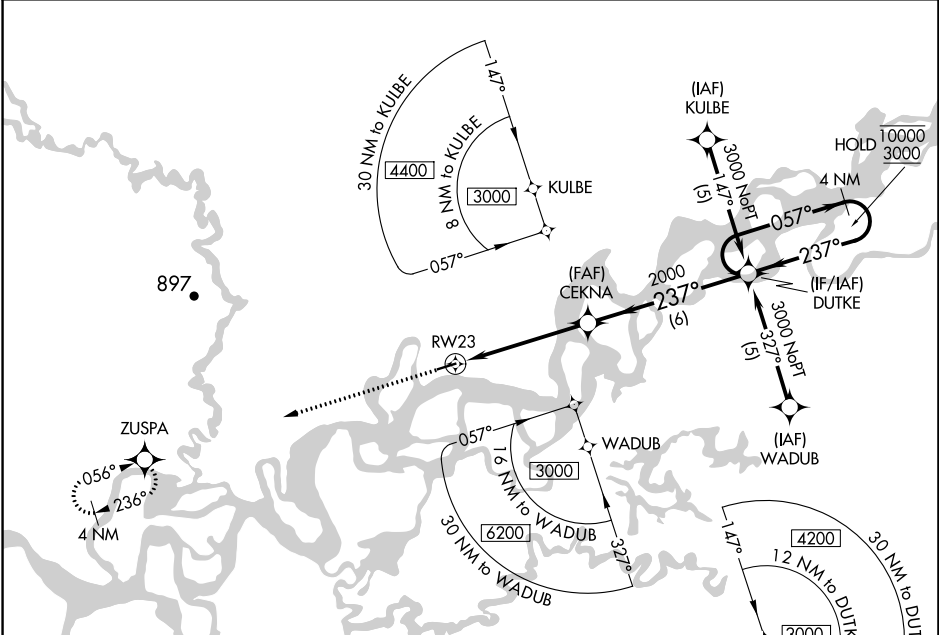

RNAV (GPS) RWY 23

BEAVER (WBQ)(PAWB)

APP CRS	Rwy Idg	3934
237°	TDZE	365
	Apt Elev	365

RNP APCH-GPS.
▼ Rwy 23 helicopter visibility reduction below 3/4 SM NA.
▲ NA Use Fort Yukon altimeter setting.

MISSED APPROACH: Climb to 3000 direct ZUSPA and hold.

FYU/PFYU AWOS-3P 125.8	FAIRBANKS RADIO 122.05 122.15	CTAF 122.9 0

ELEV 365	TDZE 365