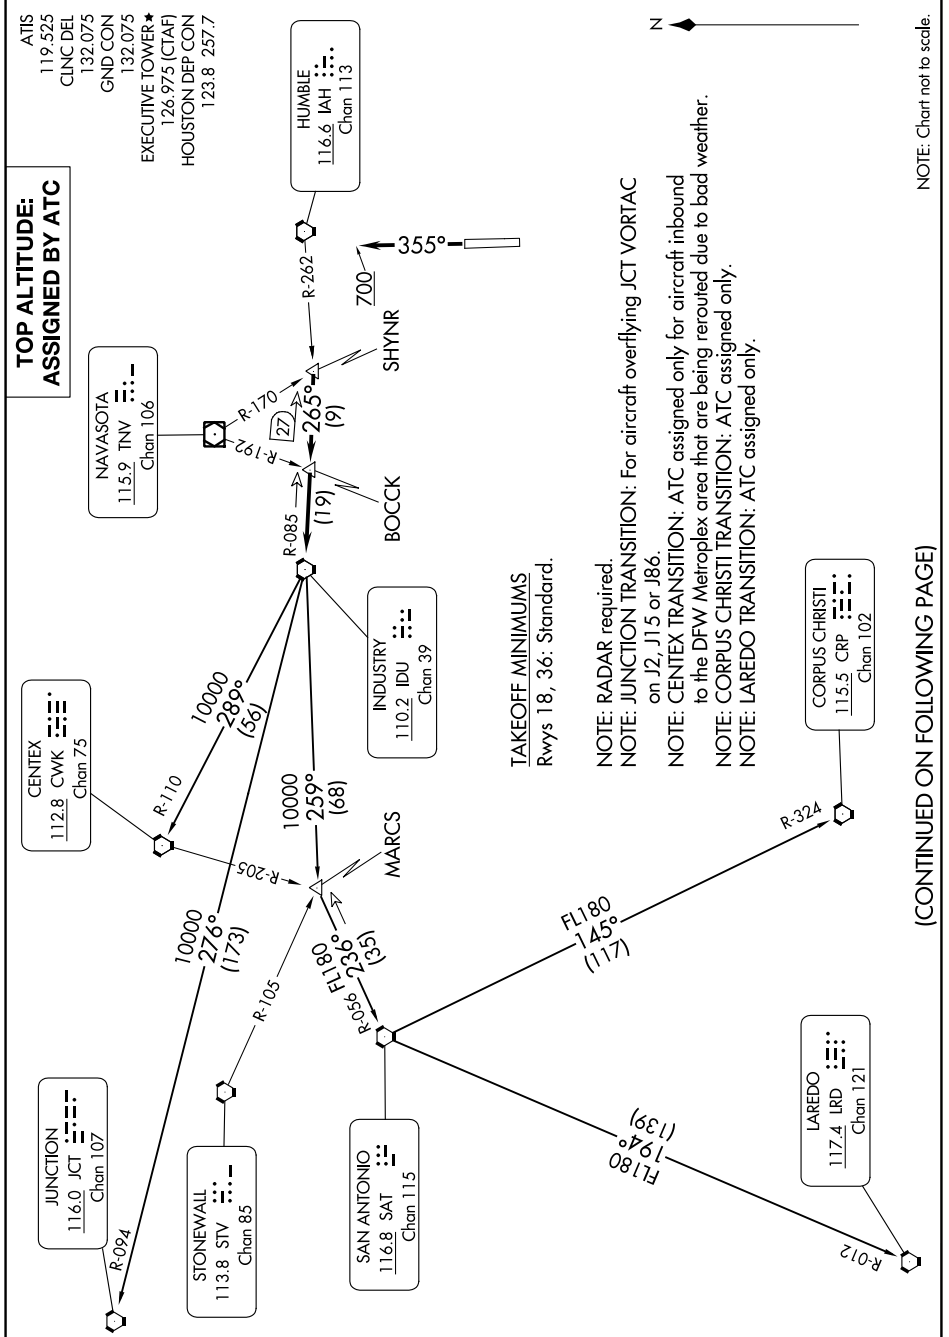

# INDUSTRY ONE DEPARTURE

AL-10328 (FAA)

HOUSTON EXEC (TME)  
HOUSTON, TEXAS

SC-5, 31 OCT 2024 to 28 NOV 2024

# INDUSTRY ONE DEPARTURE

HOUSTON, TEXAS  
HOUSTON EXEC (TME)

(CONTINUED ON FOLLOWING PAGE)

SC-5, 31 OCT 2024 to 28 NOV 2024

NOTE: Chart not to scale.