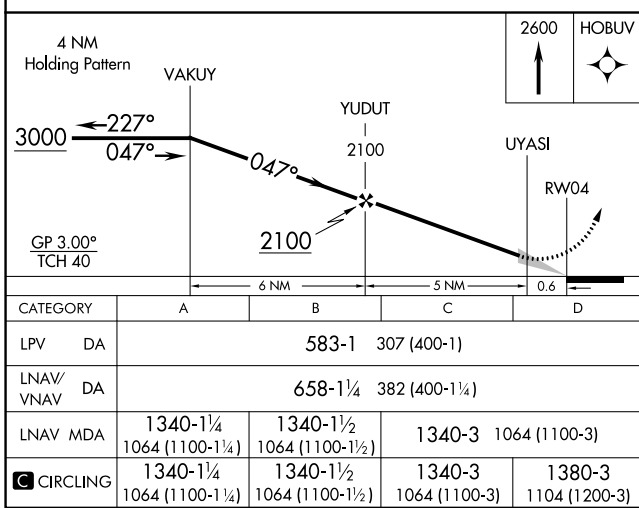

WAAS CH 97338 W04A	APP CRS 047°	Rwy Idg TDZE 276 Apt Elev 276	5500
--	------------------------	---	-------------

RNAV (GPS) RWY 4

CONWAY RGNL (CXW)

<p>Baro-VNAV NA. Use Bill and Hillary Clinton National/Adams Field altimeter setting; when not received, procedure NA. DME/DME RNP-0.3 NA.</p>	<p>MISSED APPROACH: Climb to 2600 direct HOBUV and hold.</p>		
<p>AWOS-2 118.775</p>	<p>LITTLE ROCK APP CON 135.4 353.6 (040°-239°) 119.5 306.2 (240°-039°)</p>	<p>CLNC DEL 121.2</p>	<p>UNICOM 123.05 (CTAF) 0</p>

SC-1, 31 OCT 2024 to 28 NOV 2024

SC-1, 31 OCT 2024 to 28 NOV 2024