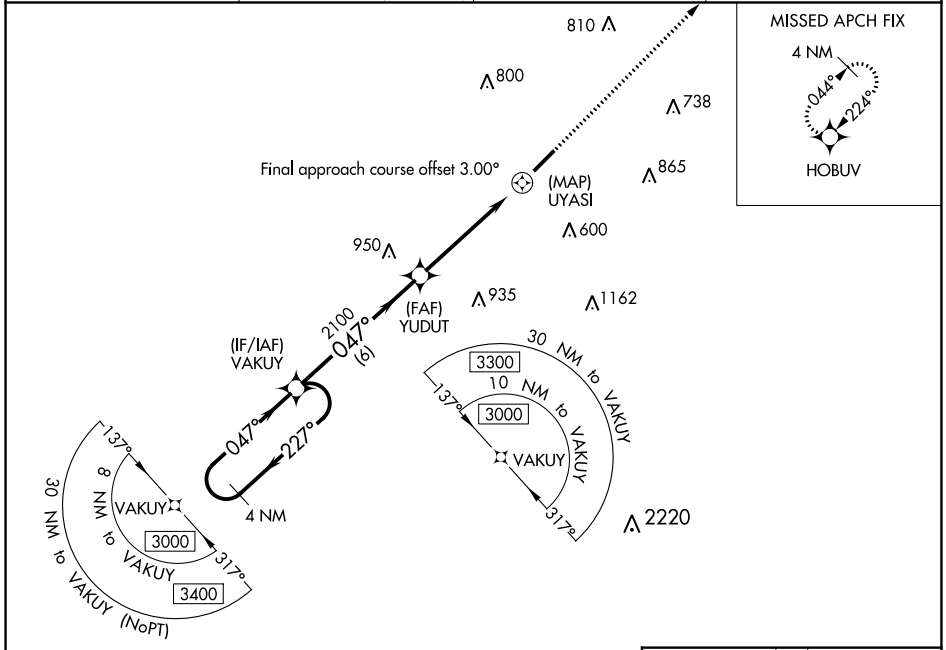

WAAS CH 97338 W04A	APP CRS 047°	Rwy Idg TDZE 276 Apt Elev 276	5500
--	------------------------	---	-------------

RNAV (GPS) RWY 4

CONWAY RGNL (CXW)

<p>Baro-VNAV NA. Use Bill and Hillary Clinton National/Adams Field altimeter setting; when not received, procedure NA. DME/DME RNP-0.3 NA.</p>	<p>MISSED APPROACH: Climb to 2600 direct HOBUV and hold.</p>		
<p>AWOS-2 118.775</p>	<p>LITTLE ROCK APP CON 135.4 353.6 (040°-239°) 119.5 306.2 (240°-039°)</p>	<p>CLNC DEL 121.2</p>	<p>UNICOM 123.05 (CTAF) 0</p>

SC-1, 31 OCT 2024 to 28 NOV 2024

SC-1, 31 OCT 2024 to 28 NOV 2024