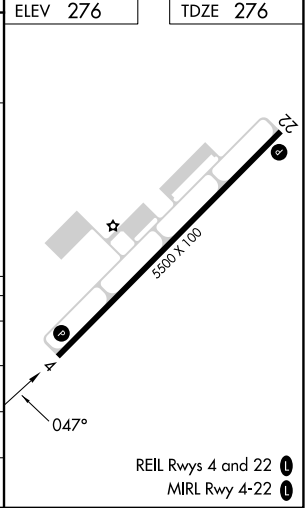

WAAS CH 97338 W04A	APP CRS 047°	Rwy Idg TDZE 276 Apt Elev 276	5500
--	------------------------	---	-------------

RNAV (GPS) RWY 4

CONWAY RGNL (CXW)

<p>Baro-VNAV NA. Use Bill and Hillary Clinton National/Adams Field altimeter setting; when not received, procedure NA. DME/DME RNP-0.3 NA.</p>	<p>MISSED APPROACH: Climb to 2600 direct HOBUV and hold.</p>		
<p>AWOS-2 118.775</p>	<p>LITTLE ROCK APP CON 135.4 353.6 (040°-239°) 119.5 306.2 (240°-039°)</p>	<p>CLNC DEL 121.2</p>	<p>UNICOM 123.05 (CTAF) 0</p>