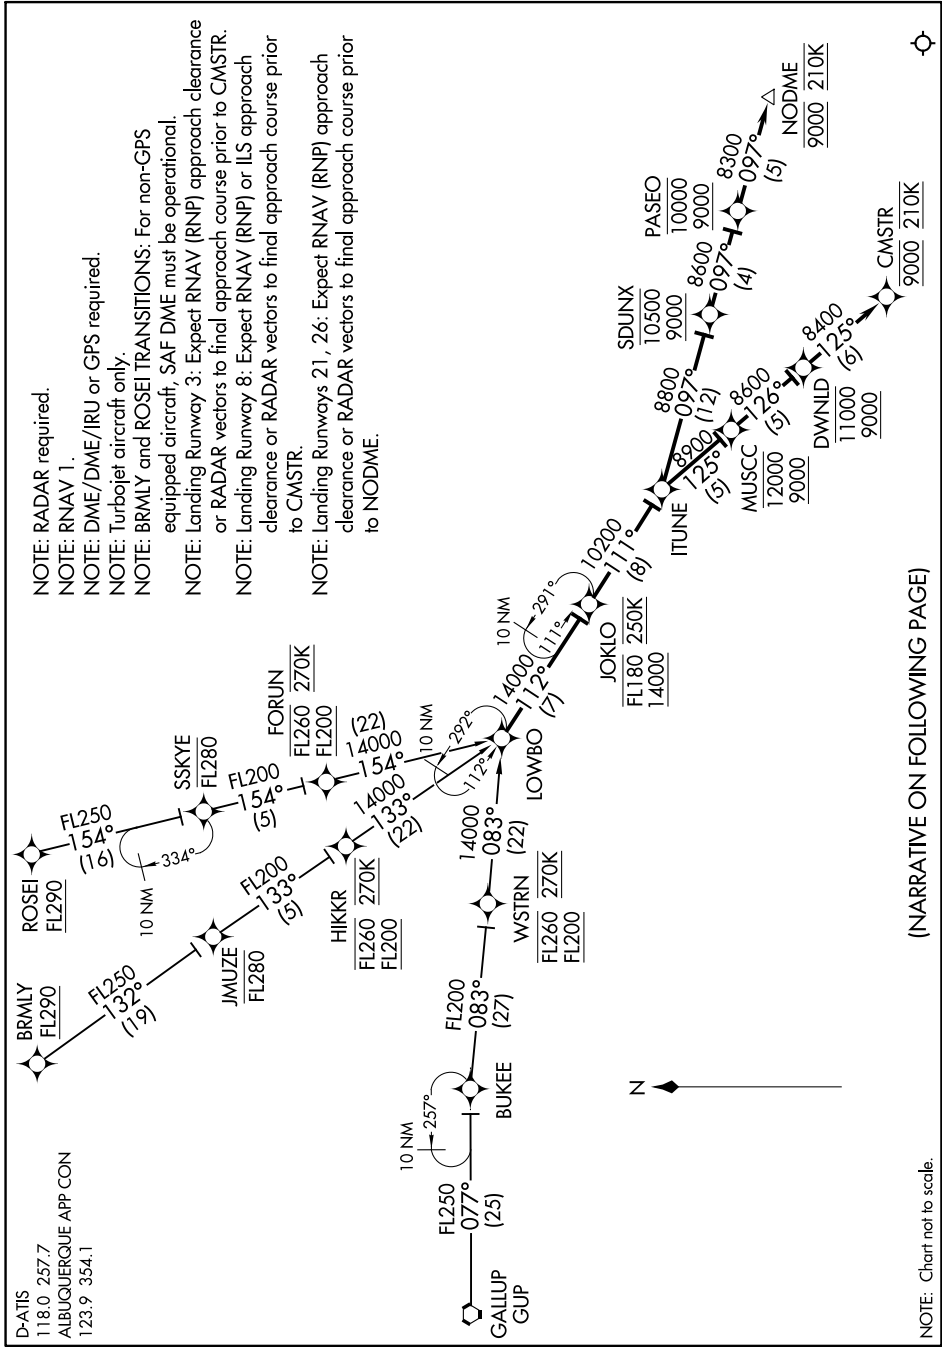

(LOWBO.LOWBO3) 17117

# LOWBO THREE ARRIVAL (RNAV)

AL-12 (FAA)

ALBUQUERQUE INTL SUNPORT (ABQ)  
ALBUQUERQUE, NEW MEXICO

SW-1, 28 NOV 2024 to 26 DEC 2024

LOWBO THREE ARRIVAL (RNAV)  
(LOWBO.LOWBO3) 08JAN15

ALBUQUERQUE, NEW MEXICO  
ALBUQUERQUE INTL SUNPORT (ABQ)

(NARRATIVE ON FOLLOWING PAGE)

NOTE: Chart not to scale.

SW-1, 28 NOV 2024 to 26 DEC 2024