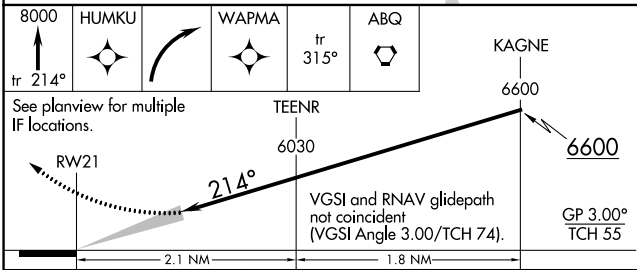

CATEGORY	A	B	C	D
RNP 0.30 DA		5758-1½	442 (500-1½)	

AUTHORIZATION REQUIRED