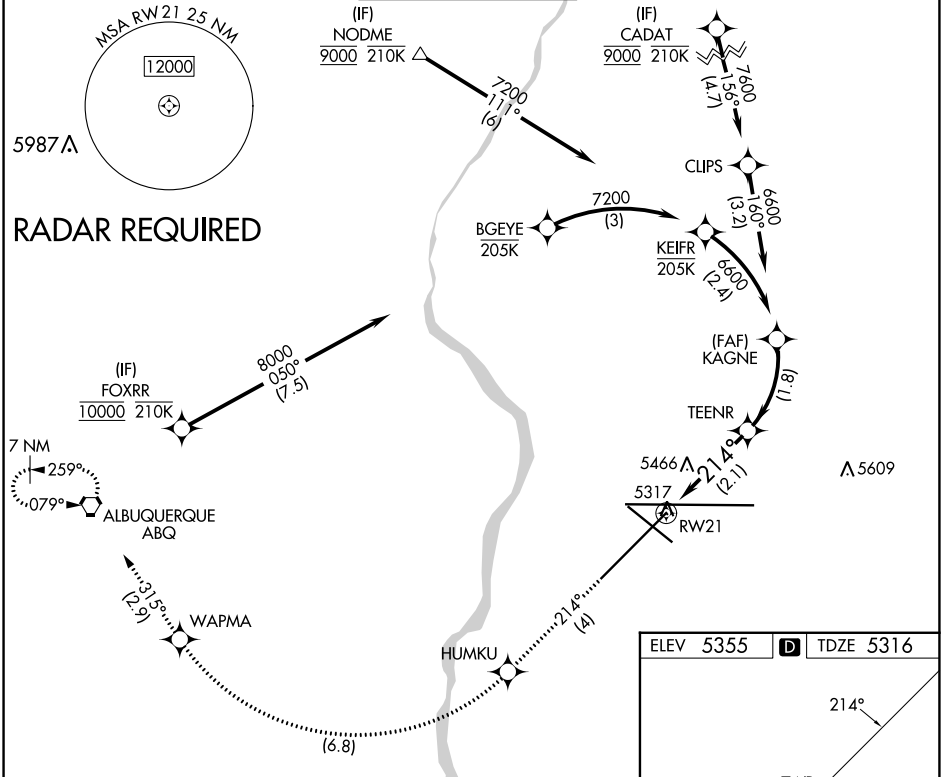

APP CRS 214°	Rwy Idg 10000
	TDZE 5316
	Apt Elev 5355

RNAV (RNP) Y RWY 21

ALBUQUERQUE INTL SUNPORT (ABQ)

ASR For uncompensated Baro-VNAV systems, procedure NA below -12°C (11°F) or above 47°C (116°F). RF Required. GPS Required.

MISSED APPROACH: Climb to 8000 on track 214° to HUMKU, right turn to WAPMA, then on track 315° to ABQ VORTAC and hold.

D-ATIS 118.0 257.7	ALBUQUERQUE APP CON 123.9 354.1	ALBUQUERQUE TOWER 120.3 351.9	GND CON 121.9 348.6	CLNC DEL 119.2 259.3	CPDLC
------------------------------	---	---	-------------------------------	--------------------------------	-------

SW-1, 28 NOV 2024 to 26 DEC 2024

SW-1, 28 NOV 2024 to 26 DEC 2024

CATEGORY	A	B	C	D
RNP 0.30 DA		5758-1½	442 (500-1½)	

AUTHORIZATION REQUIRED