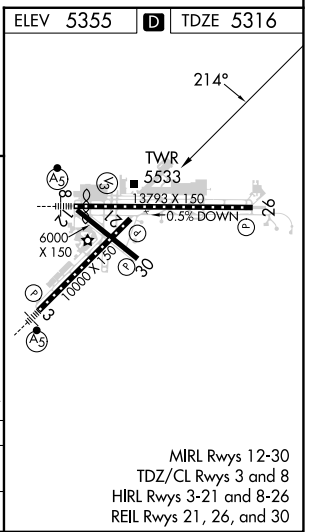

CATEGORY	A	B	C	D
RNP 0.30 DA		5758-1½	442 (500-1½)	

AUTHORIZATION REQUIRED