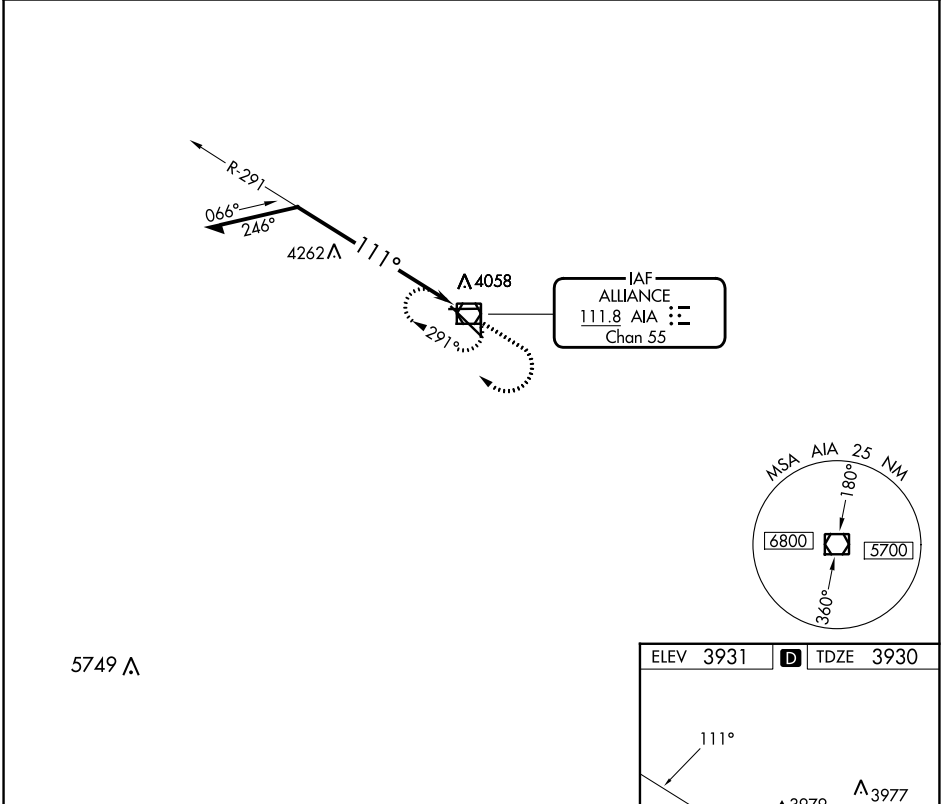

VOR/DME AIA 111.8 Chan 55	APP CRS 111°	Rwy Idg TDZE Apt Elev	9203 3930 3931
---	------------------------	-----------------------------	---

VOR RWY 12

ALLIANCE MUNI (AIA)

A MISSED APPROACH: Climb to 5800 then right turn direct AIA VOR/DME and hold.

ASOS 135.075	DENVER CENTER 127.95 338.2	UNICOM 123.0 (CTAF) 0
------------------------	--------------------------------------	---------------------------------

CATEGORY	A	B	C	D
S-12	4580-1 650 (700-1)		4580-1 650 (700-1 7/8)	4580-2 650 (700-2)
CIRCLING	4580-1 649 (700-1)		4580-1 649 (700-1 7/8)	4640-2 709 (800-2 1/4)

NC-2, 28 NOV 2024 to 26 DEC 2024

NC-2, 28 NOV 2024 to 26 DEC 2024