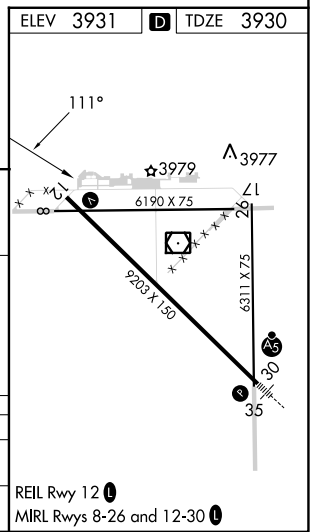

VOR/DME AIA 111.8 Chan 55	APP CRS 111°	Rwy Idg TDZE Apt Elev	9203 3930 3931
---	------------------------	-----------------------------	---

VOR RWY 12

ALLIANCE MUNI (AIA)

A MISSED APPROACH: Climb to 5800 then right turn direct AIA VOR/DME and hold.

ASOS 135.075	DENVER CENTER 127.95 338.2	UNICOM 123.0 (CTAF) 0
------------------------	--------------------------------------	---------------------------------

CATEGORY	A	B	C	D
S-12	4580-1 650 (700-1)		4580-1 650 (700-1 7/8)	4580-2 650 (700-2)
CIRCLING	4580-1 649 (700-1)		4580-1 649 (700-1 7/8)	4640-2 709 (800-2 1/4)