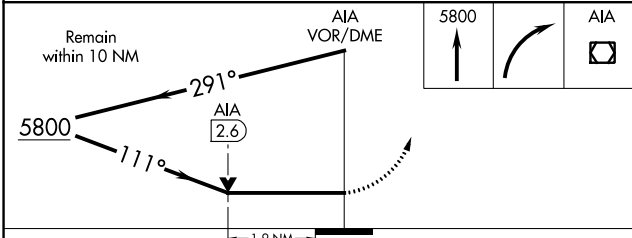

VOR/DME AIA 111.8 Chan 55	APP CRS 111°	Rwy Idg TDZE Apt Elev	9203 3930 3931
---	------------------------	-----------------------------	---

VOR RWY 12

ALLIANCE MUNI (AIA)

A MISSED APPROACH: Climb to 5800 then right turn direct AIA VOR/DME and hold.

ASOS 135.075	DENVER CENTER 127.95 338.2	UNICOM 123.0 (CTAF) 0
------------------------	--------------------------------------	---------------------------------

CATEGORY	A	B	C	D
S-12	4580-1 650 (700-1)		4580-1 650 (700-1 7/8)	4580-2 650 (700-2)
CIRCLING	4580-1 649 (700-1)		4580-1 649 (700-1 7/8)	4640-2 709 (800-2 1/4)