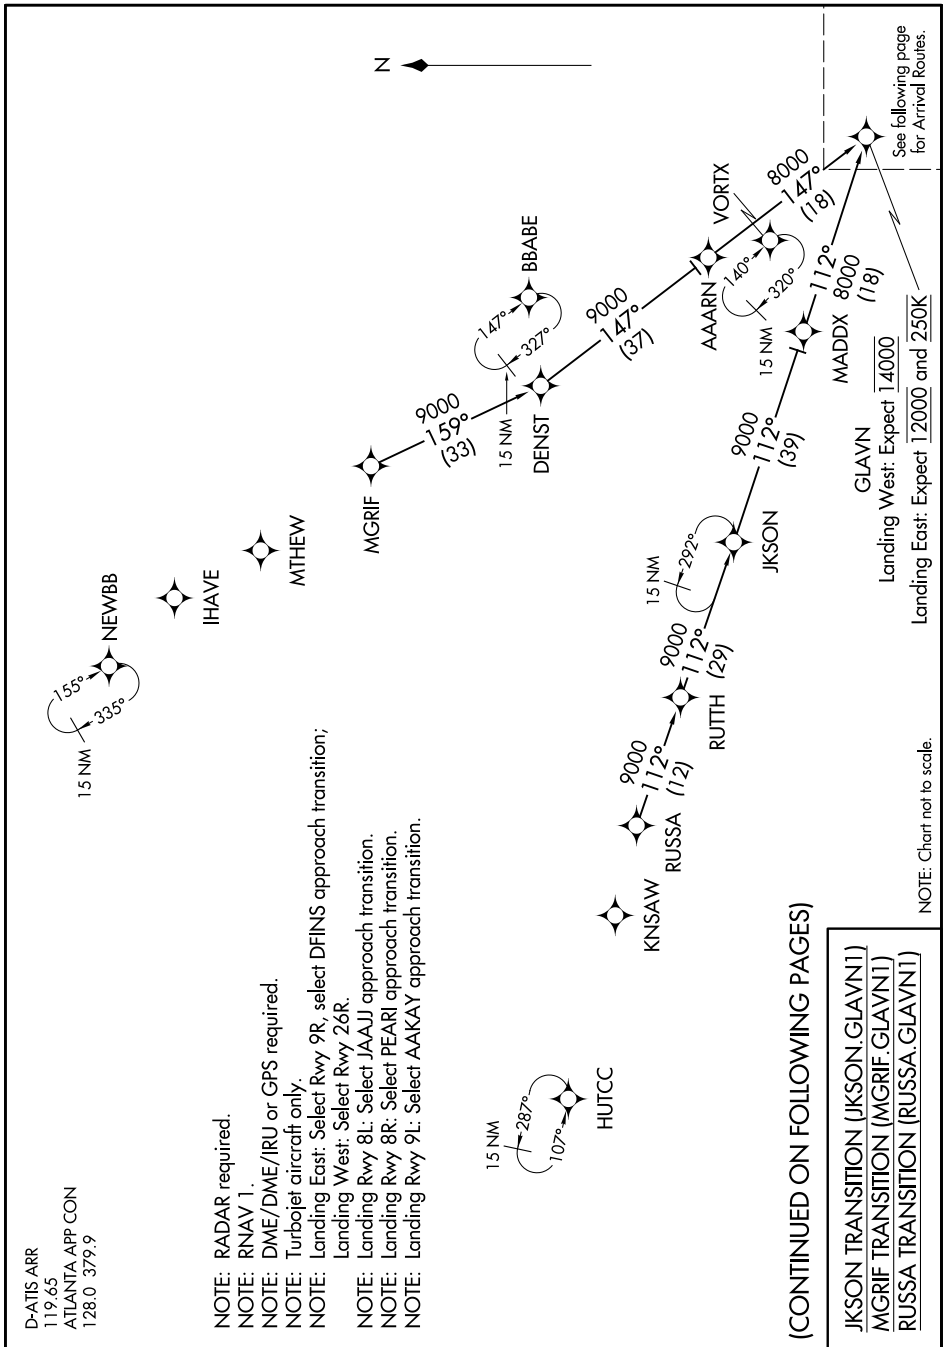

GLAVN ONE ARRIVAL (RNAV) Transition Routes

SE-4, 28 NOV 2024 to 26 DEC 2024

SE-4, 28 NOV 2024 to 26 DEC 2024