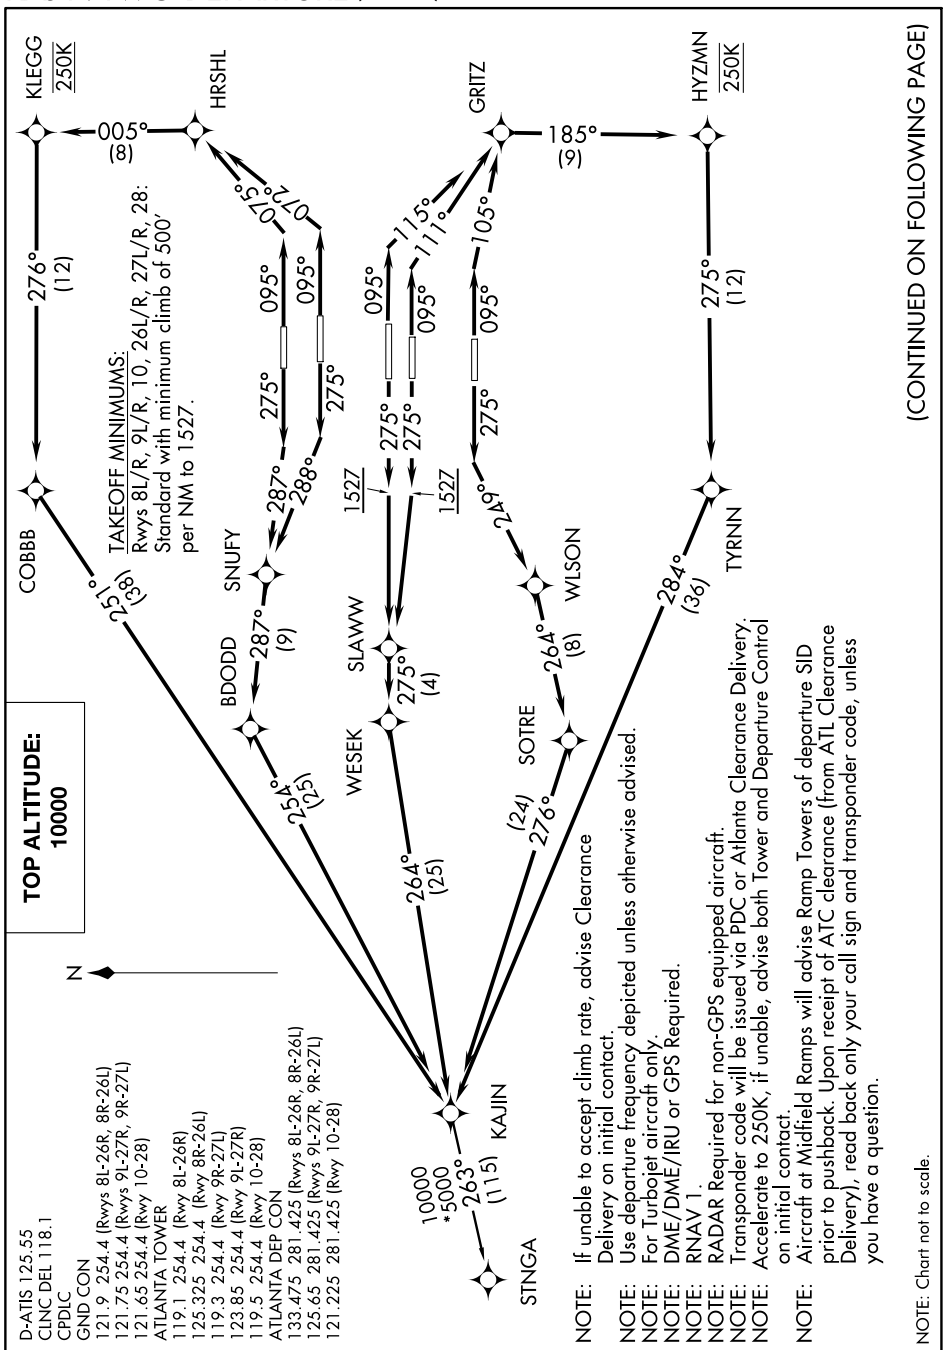

KAJIN TWO DEPARTURE (RNAV)

SE-4, 28 NOV 2024 to 26 DEC 2024

(CONTINUED ON FOLLOWING PAGE)

SE-4, 28 NOV 2024 to 26 DEC 2024

KAJIN TWO DEPARTURE (RNAV)

NOTE: Chart not to scale.