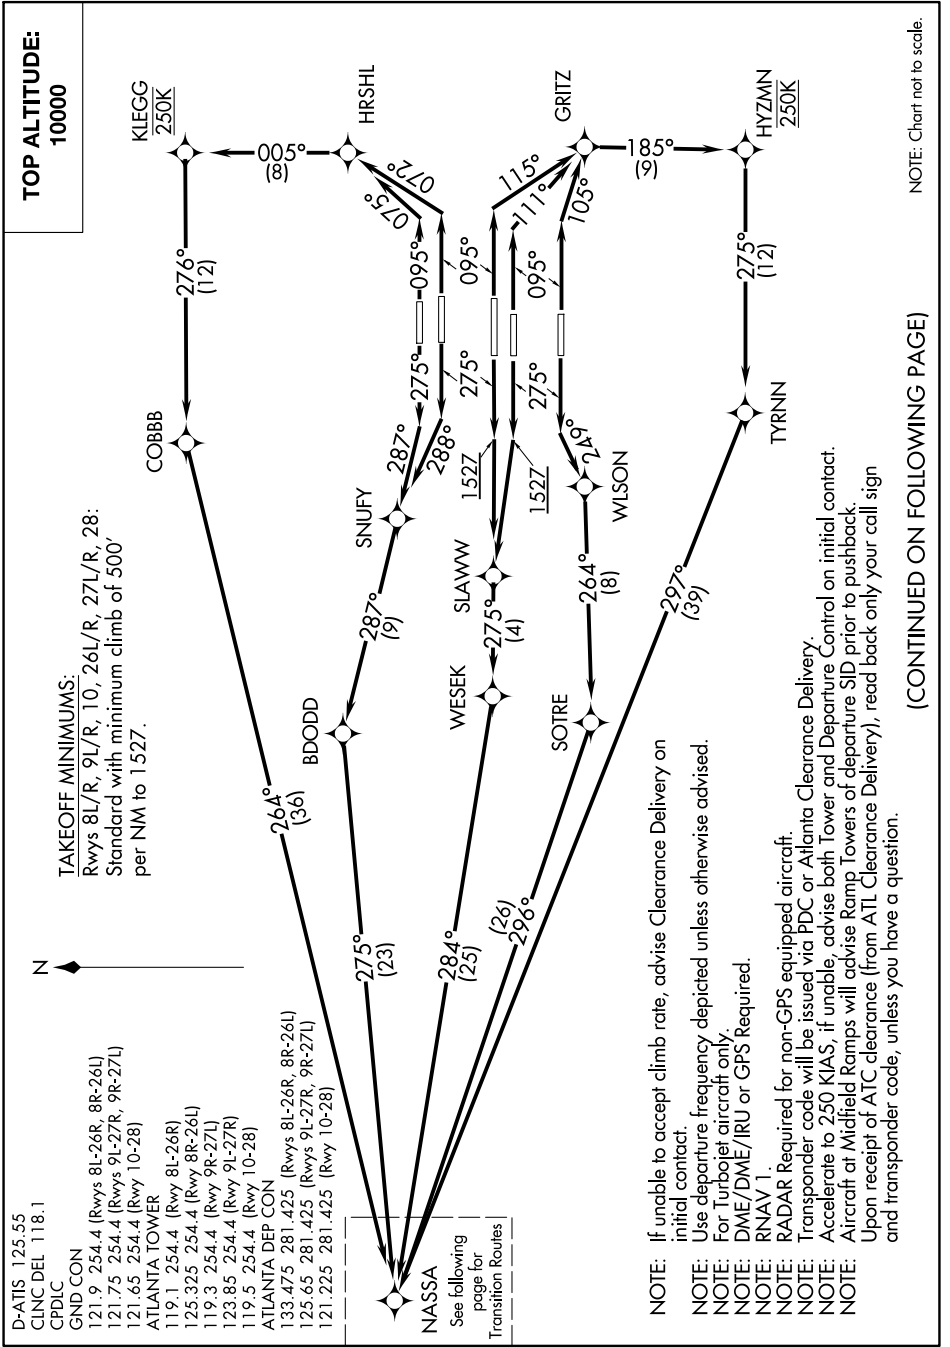

NASSA TWO DEPARTURE (RNAV) Departure Routes

SE-4, 28 NOV 2024 to 26 DEC 2024

SE-4, 28 NOV 2024 to 26 DEC 2024