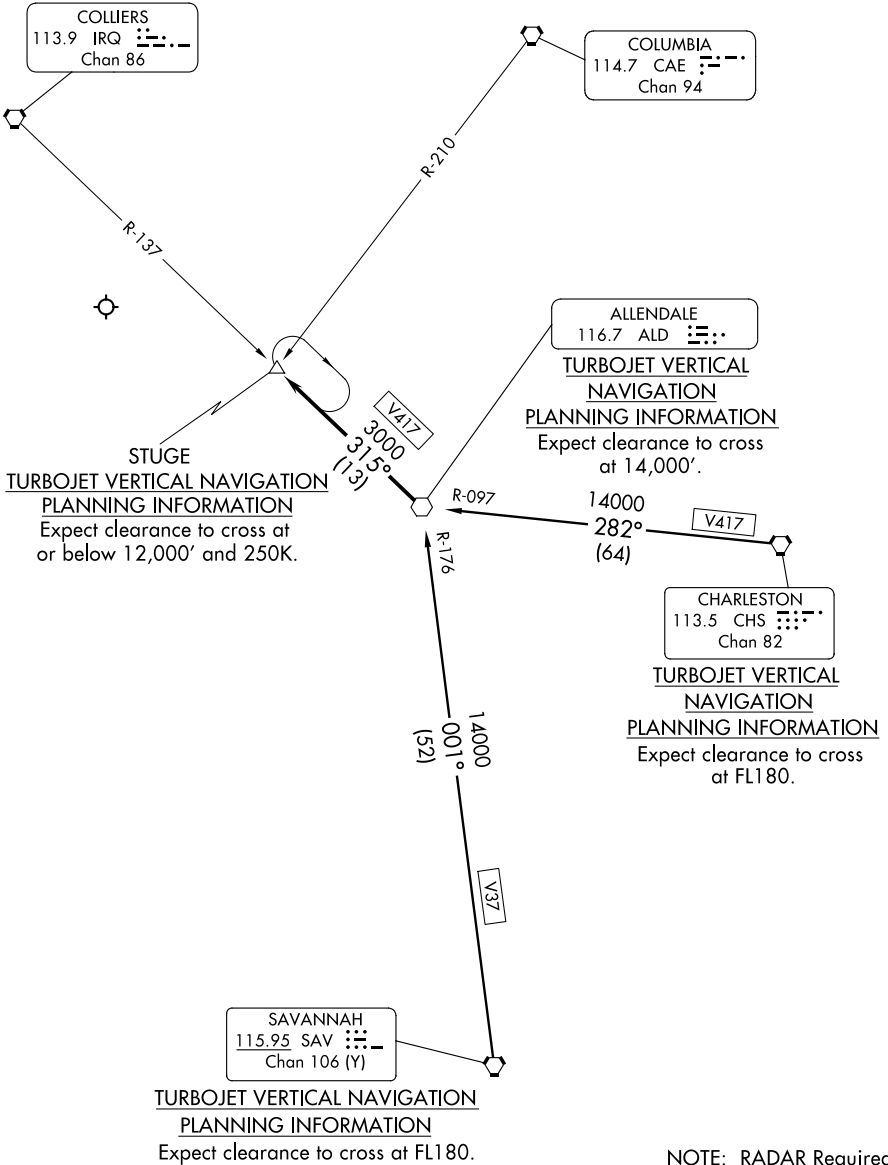

STUGE THREE ARRIVAL

AUGUSTA APP CON ★
119.15 284.625
ATIS
132.75

SE-4, 28 NOV 2024 to 26 DEC 2024

SE-4, 28 NOV 2024 to 26 DEC 2024

(CONTINUED ON FOLLOWING PAGE)