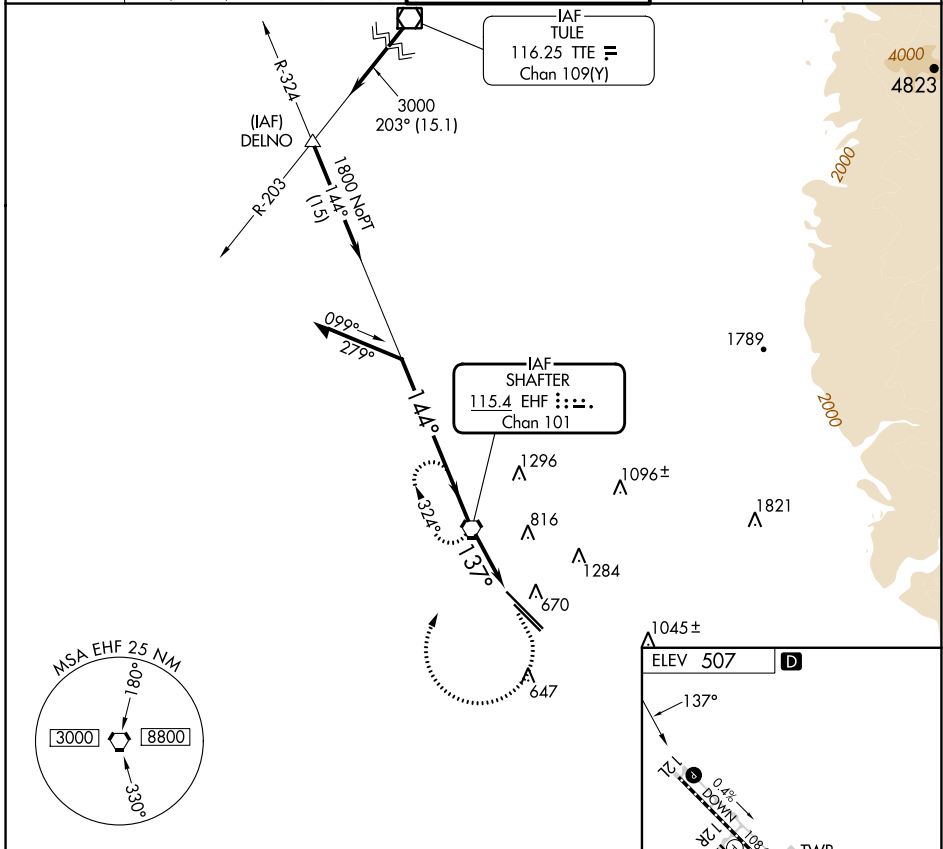

VORTAC EHF 115.4 Chan 101	APP CRS 137°	Rwy Idg TDZE Apt Elev	N/A N/A 507
---	------------------------	-----------------------------	--

VOR-A
MEADOWS FLD (BFL)

⚠ Circling not authorized northeast of Rwy 12L-30R. MISSED APPROACH: Climb to 1500 then climbing right turn to 3000 direct EHF VORTAC and hold, continue climb-in-hold to 3000.

ATIS 118.6	BAKERSFIELD APP CON ★ 118.8 284.625 (SOUTH) 118.9 270.3 (NORTH)	BAKERSFIELD TOWER ★ 118.1 (CTAF) 257.8	GND CON 121.7	UNICOM 122.95
----------------------	--	---	-------------------------	-------------------------

SW-3, 28 NOV 2024 to 26 DEC 2024

SW-3, 28 NOV 2024 to 26 DEC 2024

CATEGORY	A	B	C	D	FAF to MAP 2.6 NM					
ⓐ CIRCLING	1000-1	493 (500-1)	1000-1½ 493 (500-1½)	1060-2 553 (600-2)	Knots	60	90	120	150	180
					Min:Sec	2:36	1:44	1:18	1:02	0:52