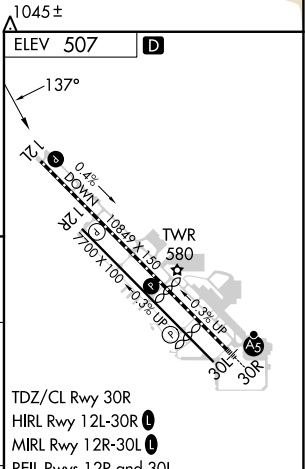

VORTAC EHF 115.4 Chan 101	APP CRS 137°	Rwy Idg TDZE Apt Elev	N/A N/A 507
---	------------------------	-----------------------------	--

VOR-A
MEADOWS FLD (BFL)

⚠ Circling not authorized northeast of Rwy 12L-30R. MISSED APPROACH: Climb to 1500 then climbing right turn to 3000 direct EHF VORTAC and hold, continue climb-in-hold to 3000.

SW-3, 28 NOV 2024 to 26 DEC 2024

SW-3, 28 NOV 2024 to 26 DEC 2024

CATEGORY	A	B	C	D	FAF to MAP 2.6 NM					
ⓐ CIRCLING	1000-1	493 (500-1)	1000-1½ 493 (500-1½)	1060-2 553 (600-2)	Knots	60	90	120	150	180
					Min:Sec	2:36	1:44	1:18	1:02	0:52