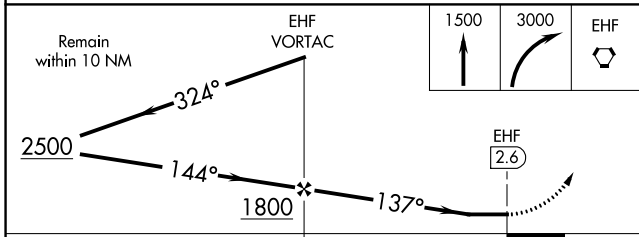

VORTAC EHF 115.4 Chan 101	APP CRS 137°	Rwy Idg TDZE Apt Elev	N/A N/A 507
---	------------------------	-----------------------------	--

VOR-A
MEADOWS FLD (BFL)

⚠ Circling not authorized northeast of Rwy 12L-30R. MISSED APPROACH: Climb to 1500 then climbing right turn to 3000 direct EHF VORTAC and hold, continue climb-in-hold to 3000.

SW-3, 28 NOV 2024 to 26 DEC 2024

SW-3, 28 NOV 2024 to 26 DEC 2024

CATEGORY	A	B	C	D	FAF to MAP 2.6 NM					
ⓐ CIRCLING	1000-1	493 (500-1)	1000-1½ 493 (500-1½)	1060-2 553 (600-2)	Knots	60	90	120	150	180
					Min:Sec	2:36	1:44	1:18	1:02	0:52