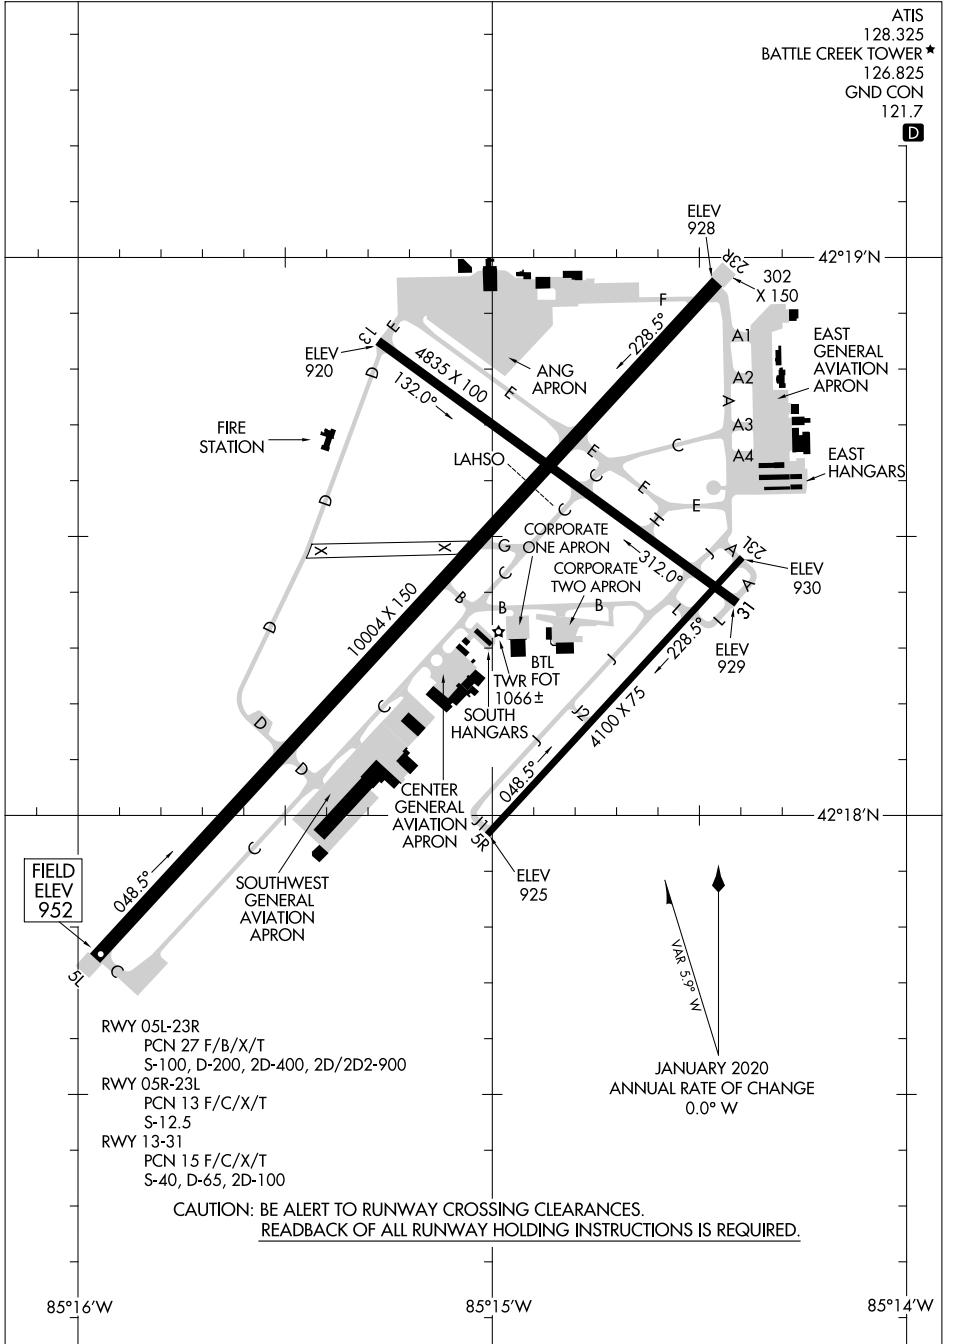

AIRPORT DIAGRAM

ATIS 128.325
 BATTLE CREEK TOWER* 126.825
 GND CON 121.7
D

EC-1, 28 NOV 2024 to 26 DEC 2024

EC-1, 28 NOV 2024 to 26 DEC 2024