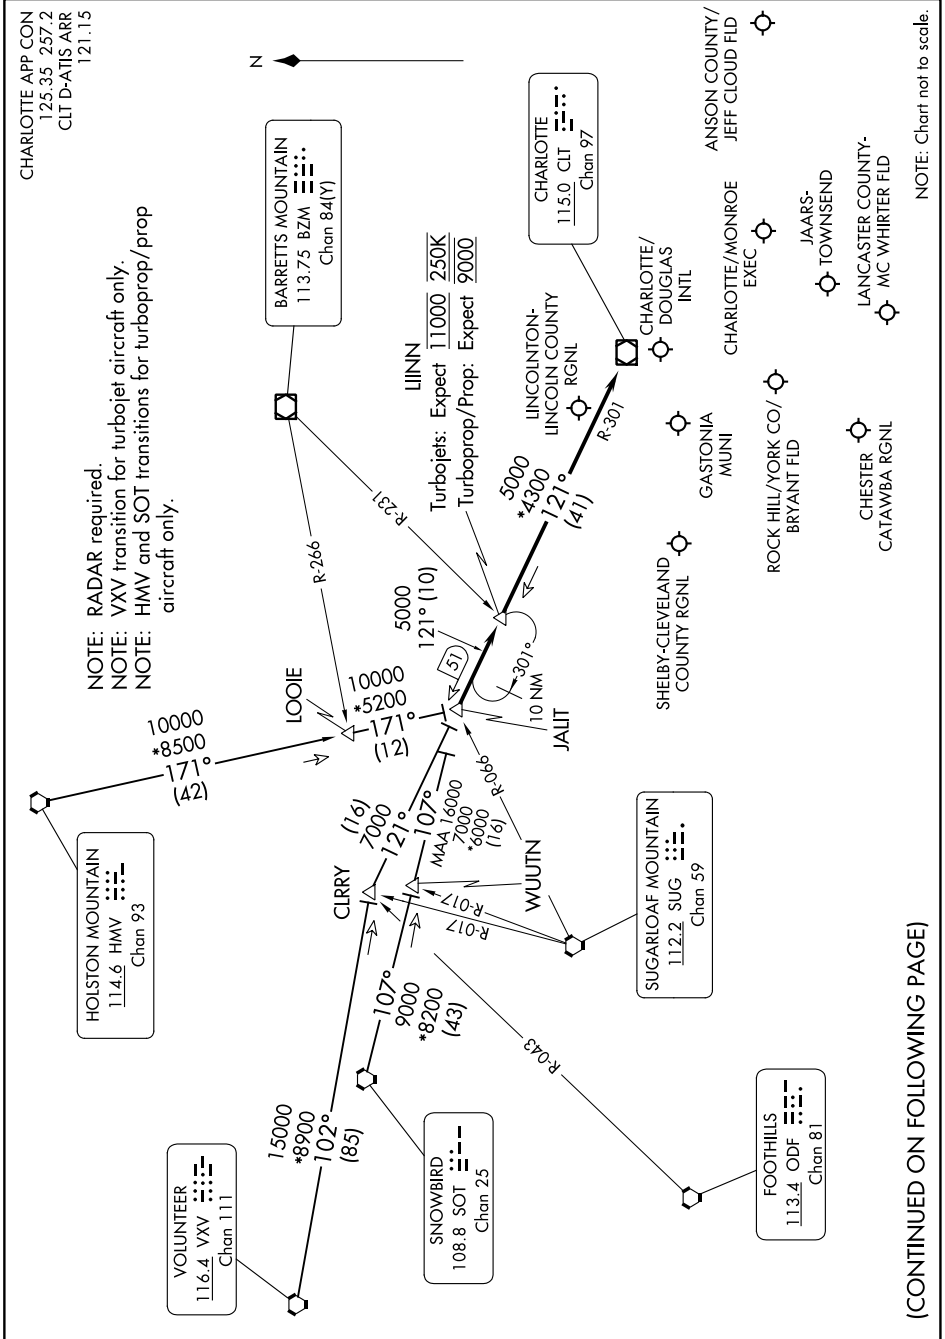

# LIINN THREE ARRIVAL

CHARLOTTE, NORTH CAROLINA

SE-2, 28 NOV 2024 to 26 DEC 2024

NOTE: Chart not to scale.

(CONTINUED ON FOLLOWING PAGE)

SE-2, 28 NOV 2024 to 26 DEC 2024

# LIINN THREE ARRIVAL

CHARLOTTE, NORTH CAROLINA