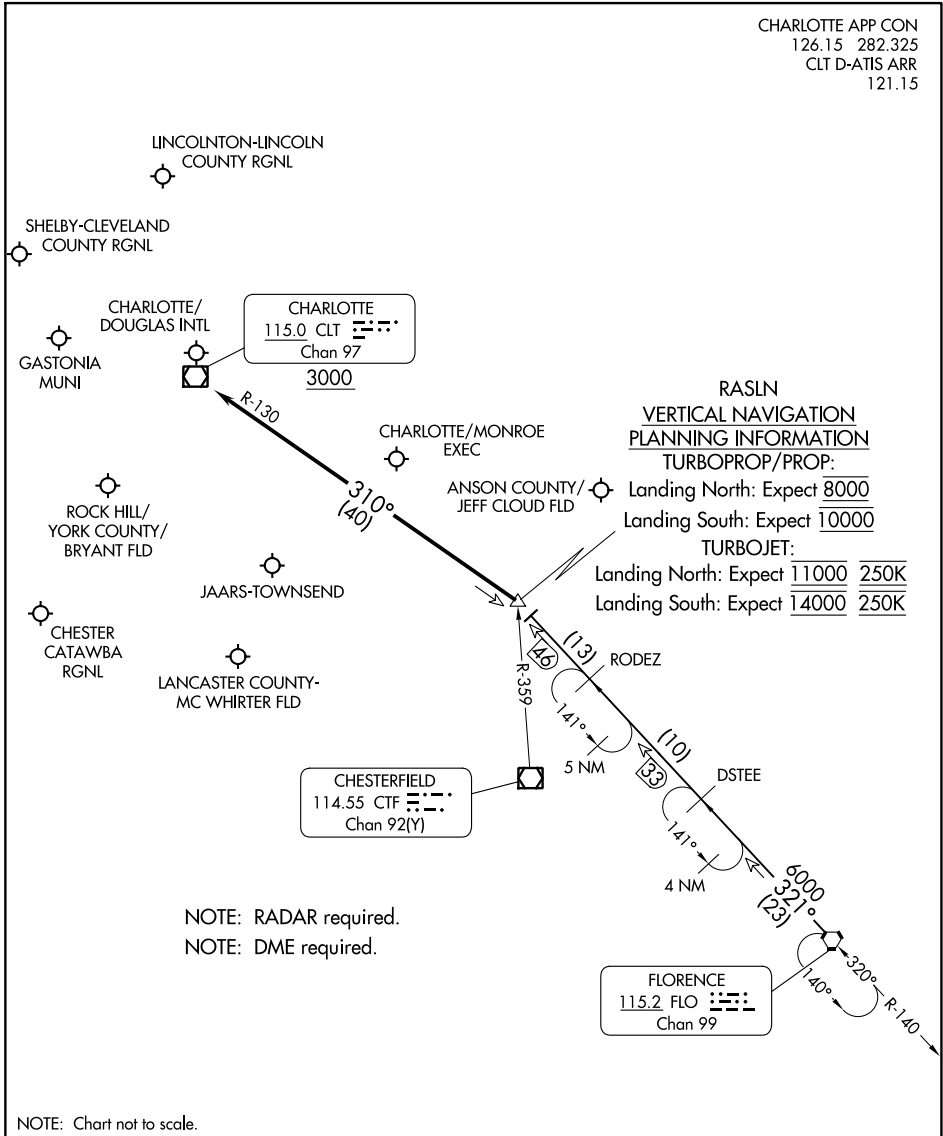

# RASLN THREE ARRIVAL

CHARLOTTE, NORTH CAROLINA

CHARLOTTE APP CON  
126.15 282.325  
CLT D-ATIS ARR  
121.15

SE-2, 28 NOV 2024 to 26 DEC 2024

SE-2, 28 NOV 2024 to 26 DEC 2024

## ARRIVAL ROUTE DESCRIPTION

FLORENCE TRANSITION (FLO.RASLN3): From over FLO VORTAC on FLO R-321 to RASLN INT. Thence . . . .

. . . . from RASLN on CLT R-130 to cross CLT VOR/DME at or above 3000. Expect RADAR vectors to destination airport or final approach course prior to CLT VOR/DME.

# RASLN THREE ARRIVAL

CHARLOTTE, NORTH CAROLINA