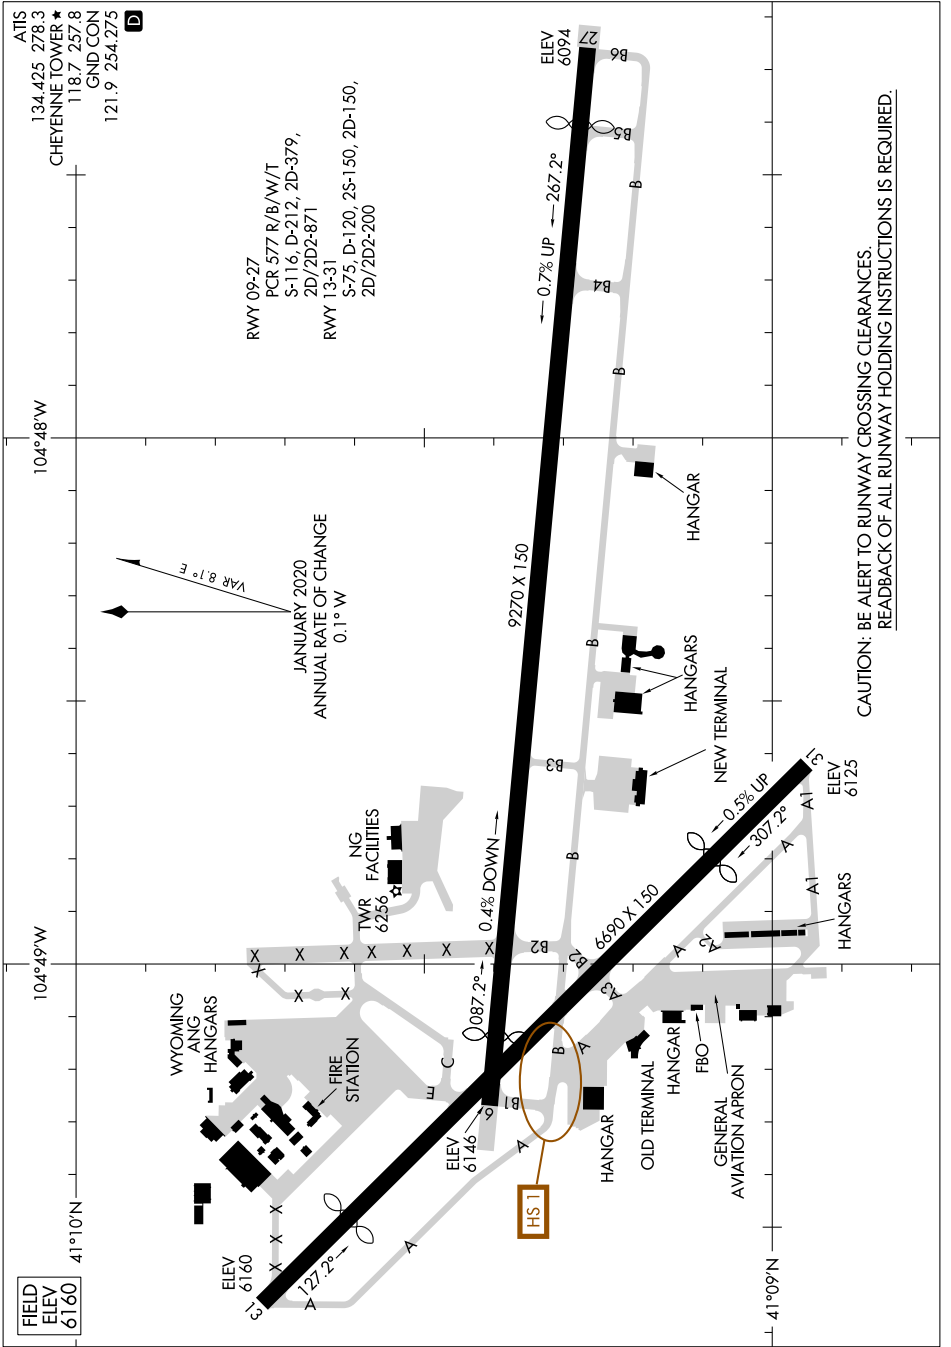

AIRPORT DIAGRAM

CHEYENNE RGNL/JERRY OLSON FLD (CYS)
AL-80 (FAA) CHEYENNE, WYOMING

NW-1, 28 NOV 2024 to 26 DEC 2024

CAUTION: BE ALERT TO RUNWAY CROSSING CLEARANCES.
READBACK OF ALL RUNWAY HOLDING INSTRUCTIONS IS REQUIRED.

NW-1, 28 NOV 2024 to 26 DEC 2024

AIRPORT DIAGRAM

CHEYENNE, WYOMING
CHEYENNE RGNL/JERRY OLSON FLD (CYS)