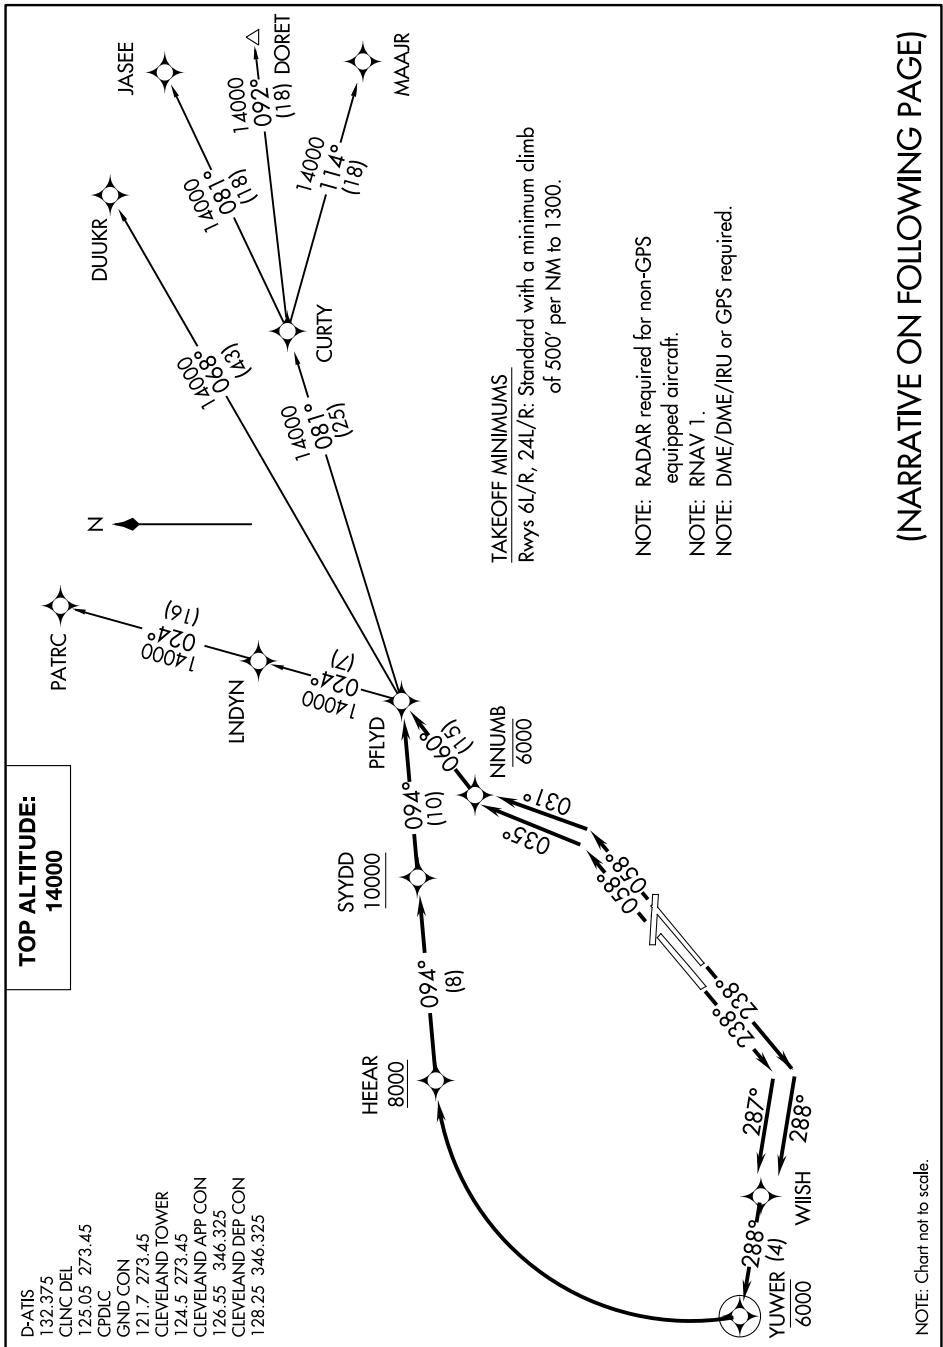

PFLYD ONE DEPARTURE (RNAV)

EC-2, 28 NOV 2024 to 26 DEC 2024

PFLYD ONE DEPARTURE (RNAV)

(PFLYD1.PFLYD) 19JUL18

CLEVELAND, OHIO
CLEVELAND-HOPKINS INTL (CLE)

(NARRATIVE ON FOLLOWING PAGE)

NOTE: Chart not to scale.

EC-2, 28 NOV 2024 to 26 DEC 2024