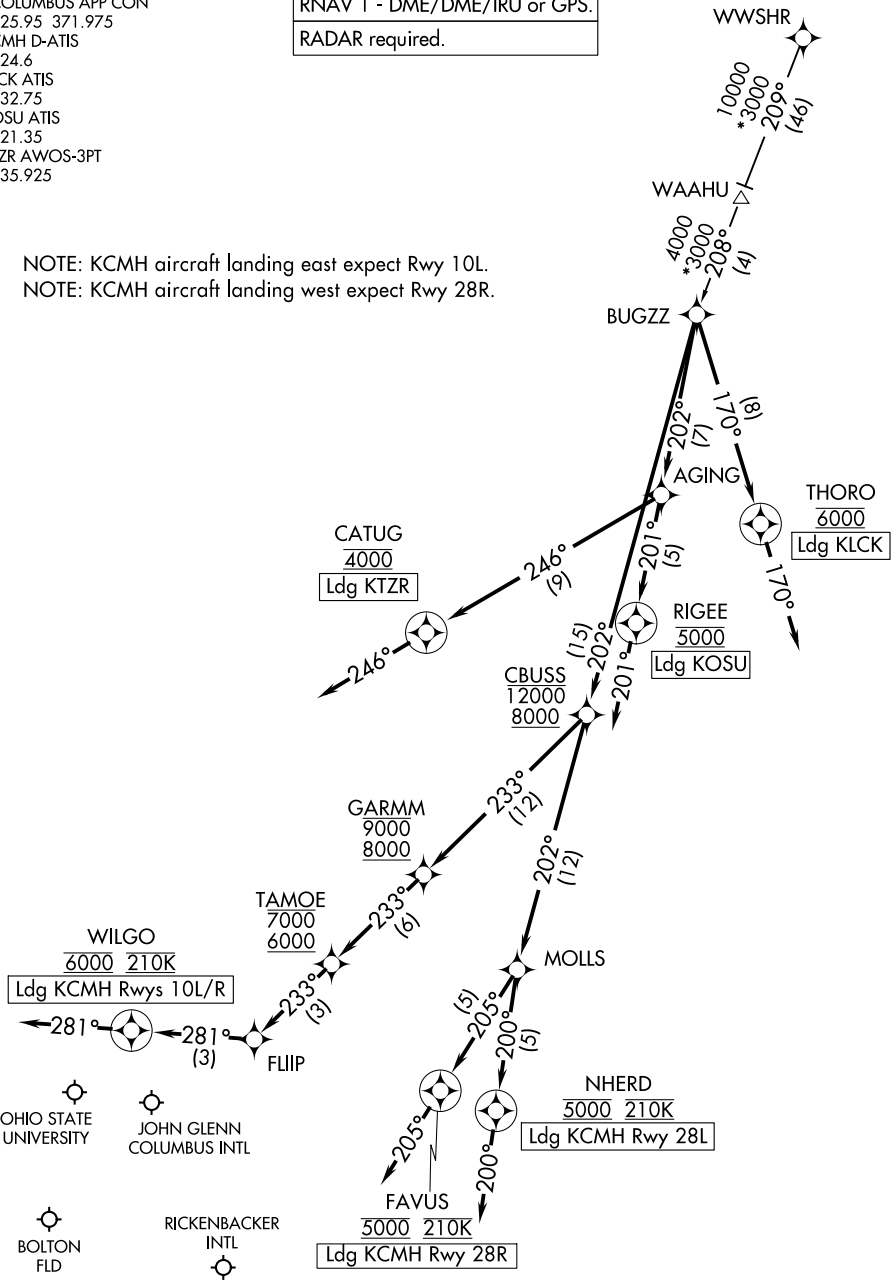

CBUSS TWO ARRIVAL (RNAV)

COLUMBUS, OHIO

COLUMBUS APP CON
 125.95 371.975
 CMH D-ATIS
 124.6
 LCK ATIS
 132.75
 OSU ATIS
 121.35
 TZR AWOS-3PT
 135.925

RNAV 1 - DME/DME/IRU or GPS.
RADAR required.

NOTE: KCMH aircraft landing east expect Rwy 10L.
 NOTE: KCMH aircraft landing west expect Rwy 28R.

(NARRATIVE ON FOLLOWING PAGE)

NOTE: Chart not to scale.

CBUSS TWO ARRIVAL (RNAV)

COLUMBUS, OHIO