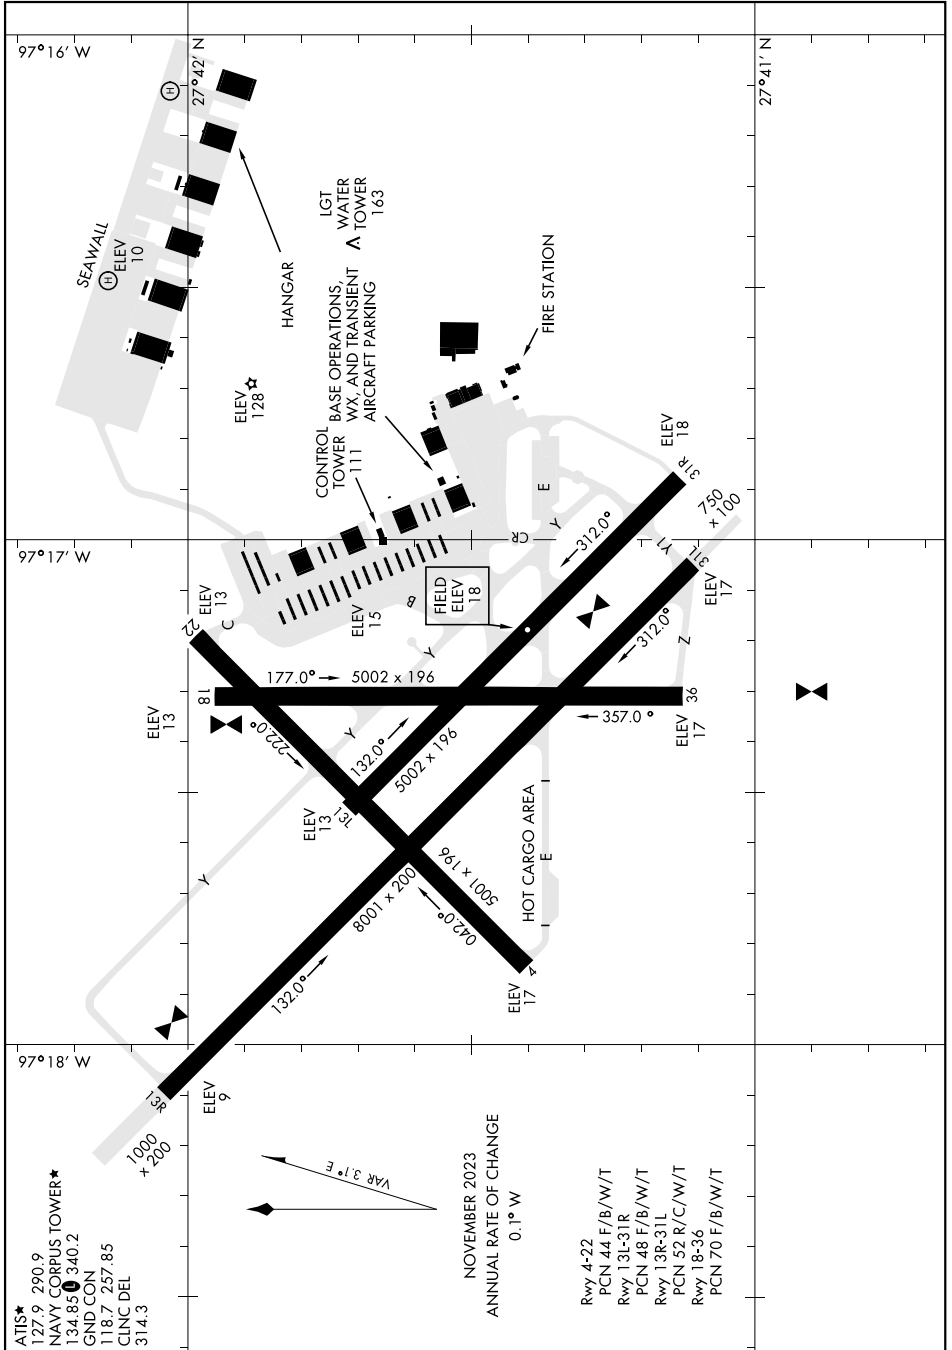

AIRPORT DIAGRAM

[USN]

CORPUS CHRISTI NAS (TRUAX FIELD) (KNGP)

CORPUS CHRISTI, TEXAS

SC-3, 28 NOV 2024 to 26 DEC 2024

SC-3, 28 NOV 2024 to 26 DEC 2024

AIRPORT DIAGRAM

CORPUS CHRISTI, TEXAS

CORPUS CHRISTI NAS (TRUAX FIELD) (KNGP)

ATIS* 127.9 280.9
 NAVY CORPUS TOWER* 134.85 340.2
 GND CON 118.7 257.85
 CLINC DEL 314.3

NOVEMBER 2023
 ANNUAL RATE OF CHANGE 0.1° W

Rwy 4-22 PCN 44 F/B/W/T
 Rwy 13-31R PCN 48 F/B/W/T
 Rwy 18-36 PCN 52 R/C/W/T
 Rwy 18-36 PCN 70 F/B/W/T